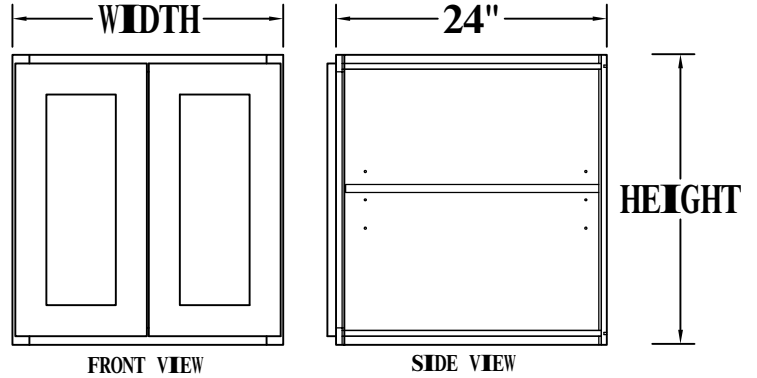

ITEM CODE	DIMENSIONS	WEIGHT
W362124	36Wx21Hx24D	
W332424	33Wx24Hx24D	
W362424	36Wx24Hx24D	
W392424	39Wx24Hx24D