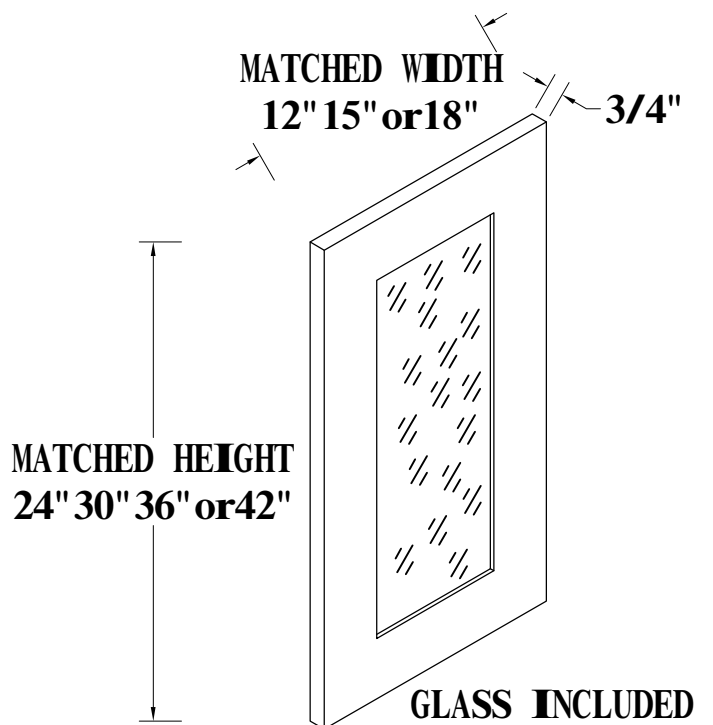

GLASS DOOR

W1230GD W1242GD
W1530GD W1542GD
W1830GD W1842GD
W1236GD WDC2430GD
W1536GD WDC2436GD
W1836GD WDC2442GD