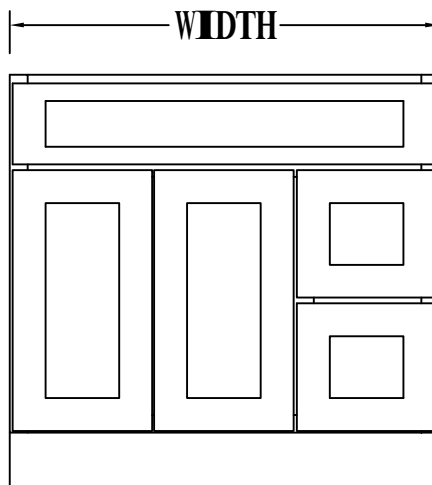

BASE LAZY SUSAN CORNER CABINET

ITEM CODE	DIMENSIONS	WEIGHT
CAR33	33Wx34-1/2Hx33D	

Features:

- 2 Wooden Baskets
- 1 Bi-Folding Door

ITEM CODE	DIMENSIONS	WEIGHT
CAR36	36Wx34-1/2Hx36D	

DIAGONAL CORNER SINK BASE 36"X36"

FRONT VIEW

SIDE VIEW

ITEM CODE	DIMENSIONS	WEIGHT
VSD3021H-L	30Wx34.5Hx21D	

Features:

1 Door

1 Dummy Drawer On Top

2 Drawers On Side/No Shelf

VSD3021H-L Drawers On Left

FRONT VIEW

SIDE VIEW

ITEM CODE	DIMENSIONS	WEIGHT
VSD3021H-R	30Wx34.5Hx21D	

VANITY SINK DRAWER BASE CABINET

FRONT VIEW

SIDE VIEW

ITEM CODE	DIMENSIONS	WEIGHT
VSD3621H-L	36Wx34.5Hx21D	
VSD4221H-L	42Wx34.5Hx21D	