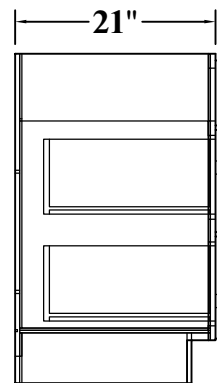

FRONT VIEW

SIDE VIEW

ITEM CODE	DIMENSIONS	WEIGHT
OC3096	30Wx96Hx27D	
OC3396	33Wx96Hx27D	

WALL CABINET SINGLE DOOR

FRONT VIEW

SIDE VIEW

ITEM CODE	DIMENSIONS	WEIGHT
W0930	9Wx30Hx12D	
W1230	12Wx30Hx12D	
W1530	15Wx30Hx12D	
W1830	18Wx30Hx12D	
W2130	21Wx30Hx12D	
W0936	9Wx36Hx12D	
W1236	12Wx36Hx12D	
W1536	15Wx36Hx12D	
W1836	18Wx36Hx12D	
W2136	21Wx36Hx12D	

SIDE VIEW

ITEM CODE	DIMENSIONS	WEIGHT
WDC2430	24Wx30Hx24D	
WDC2436	24Wx36Hx24D	

Features :

1 Door

2 Adjustable Shelves

WALL DIAGONAL CABINET, 42" H

TOP VIEW

SIDE VIEW

FRONT VIEW

SIDE VIEW

ITEM CODE	DIMENSIONS	WEIGHT
VSD3021H-L	30Wx34.5Hx21D	

Features:

1 Door

1 Dummy Drawer On Top

2 Drawers On Side/No Shelf

VSD3021H-L Drawers On Left

FRONT VIEW

SIDE VIEW

ITEM CODE	DIMENSIONS	WEIGHT
VSD3021H-R	30Wx34.5Hx21D	

VANITY SINK DRAWER BASE CABINET

FRONT VIEW

SIDE VIEW

ITEM CODE	DIMENSIONS	WEIGHT
VSD3621H-L	36Wx34.5Hx21D	
VSD4221H-L	42Wx34.5Hx21D	