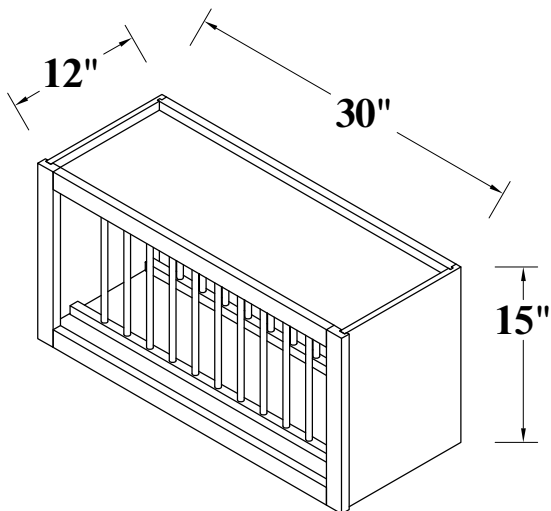

PLATE RACK WALL CABINET

Features :
10 Plate Slots
Matching Color Finish

ITEM CODE	DIMENSIONS	WEIGHT
PR3015	30Wx15Hx12D