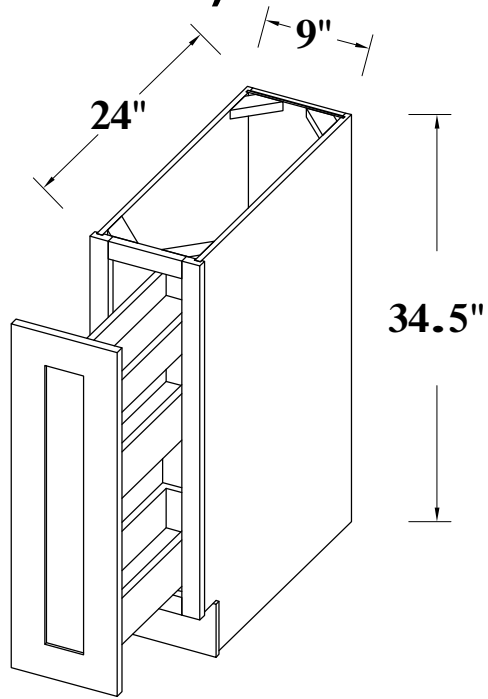

QUAVANA
CABINET & QUARTZ

BASE CABINET (SPICE PULL BASE CABINETS)

FRONT VIEW

SIDE VIEW

Features:

3 Pull-Out Shelves

ITEM CODE	DIMENSIONS	WEIGHT
BPP09	9Wx34-1/2Hx24D	

BASE CABINET (SINGLE FULL-HEIGHT DOOR BASE)

FRONT VIEW

SIDE VIEW

Features:

1 Door

2 Adjustable Shelves

ITEM CODE	DIMENSIONS	WEIGHT
B09FHD	9Wx34-1/2Hx24D	

BASE CABINET (SINGLE DRAWER, SINGLE DOOR)

FRONT VIEW

SIDE VIEW

- Features:**
- 1 Door & 1 Drawer
 - 1 Adjustable Shelf

ITEM CODE	DIMENSIONS	WEIGHT
B09	9Wx34-1/2Hx24D	
B12	12Wx34-1/2Hx24D	
B15	15Wx34-1/2Hx24D	
B18	18Wx34-1/2Hx24D	
B21	21Wx34-1/2Hx24D	

BASE CABINET (SINGLE DRAWER, DOUBLE DOORS)

FRONT VIEW

SIDE VIEW

- Features:**
- 2 Doors & 1 Drawer
 - 1 Adjustable Shelf

ITEM CODE	DIMENSIONS	WEIGHT
B24	24Wx34-1/2Hx24D	
B27	27Wx34-1/2Hx24D	
B30	30Wx34-1/2Hx24D	

BASE CABINET (DOUBLE DRAWERS, DOUBLE DOORS)