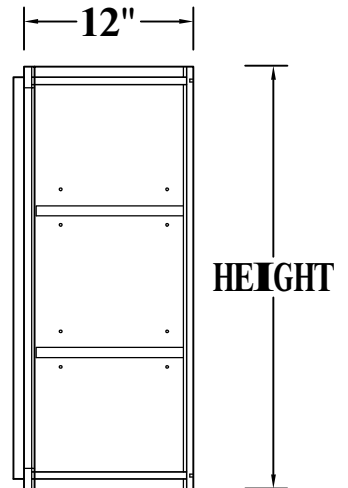

FRONT VIEW

SIDE VIEW

Features:

1 Door

2 Adjustable Shelves

ITEM CODE	DIMENSIONS	WEIGHT
B09FHD	9Wx34-1/2Hx24D	

BASE CABINET (SINGLE DRAWER, SINGLE DOOR)

FRONT VIEW

FRONT VIEW

SIDE VIEW

ITEM CODE	DIMENSIONS	WEIGHT
OC3084	30Wx84Hx27D	
OC3090	30Wx90Hx27D	
OC3384	33Wx84Hx27D	
OC3390	33Wx90Hx27D	

OVEN CABINET, DOUBLE DOORS ON UPPER

Features:

- 2 Doors On Upper**
- 1 Adjustable Shelf**
- 1 Large Open Shelf**
- 1 Bottom Drawer**

FRONT VIEW

SIDE VIEW

ITEM CODE	DIMENSIONS	WEIGHT
OC3096	30Wx96Hx27D	
OC3396	33Wx96Hx27D	

WALL CABINET SINGLE DOOR

FRONT VIEW

SIDE VIEW

ITEM CODE	DIMENSIONS	WEIGHT
W0930	9Wx30Hx12D	
W1230	12Wx30Hx12D	
W1530	15Wx30Hx12D	
W1830	18Wx30Hx12D	
W2130	21Wx30Hx12D	
W0936	9Wx36Hx12D	
W1236	12Wx36Hx12D	
W1536	15Wx36Hx12D	
W1836	18Wx36Hx12D	
W2136	21Wx36Hx12D	

Features :

- 1 Door
- 2 Adjustable Shelves

WALL CABINET DOUBLE DOORS

FRONT VIEW

SIDE VIEW

ITEM CODE	DIMENSIONS	WEIGHT
W2430	24Wx30Hx12D	
W2730	27Wx30Hx12D	
W3030	30Wx30Hx12D	
W3330	33Wx30Hx12D	
W3630	36Wx30Hx12D	
W2436	24Wx36Hx12D	
W2736	27Wx36Hx12D	
W3036	30Wx36Hx12D	
W3336	33Wx36Hx12D	
W3636	36Wx36Hx12D	