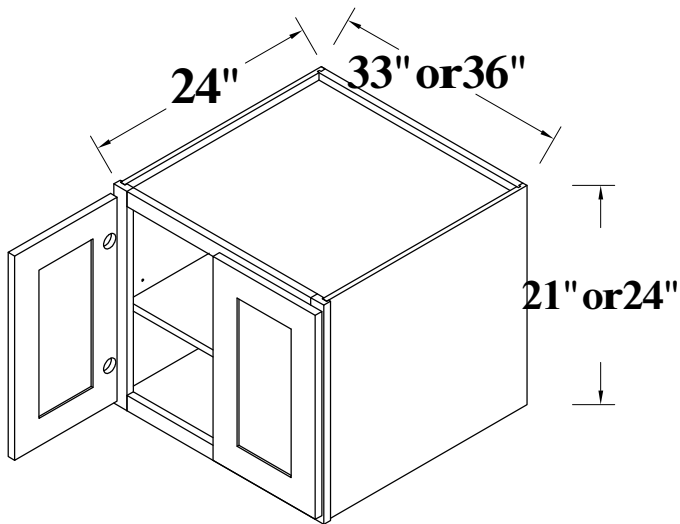

REFRIGERATOR WALL CABINET DOUBLE DOORS

Features :
2 Doors
1 Adjustable Shelf