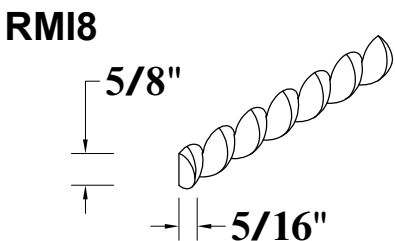

ROPE MOULDING