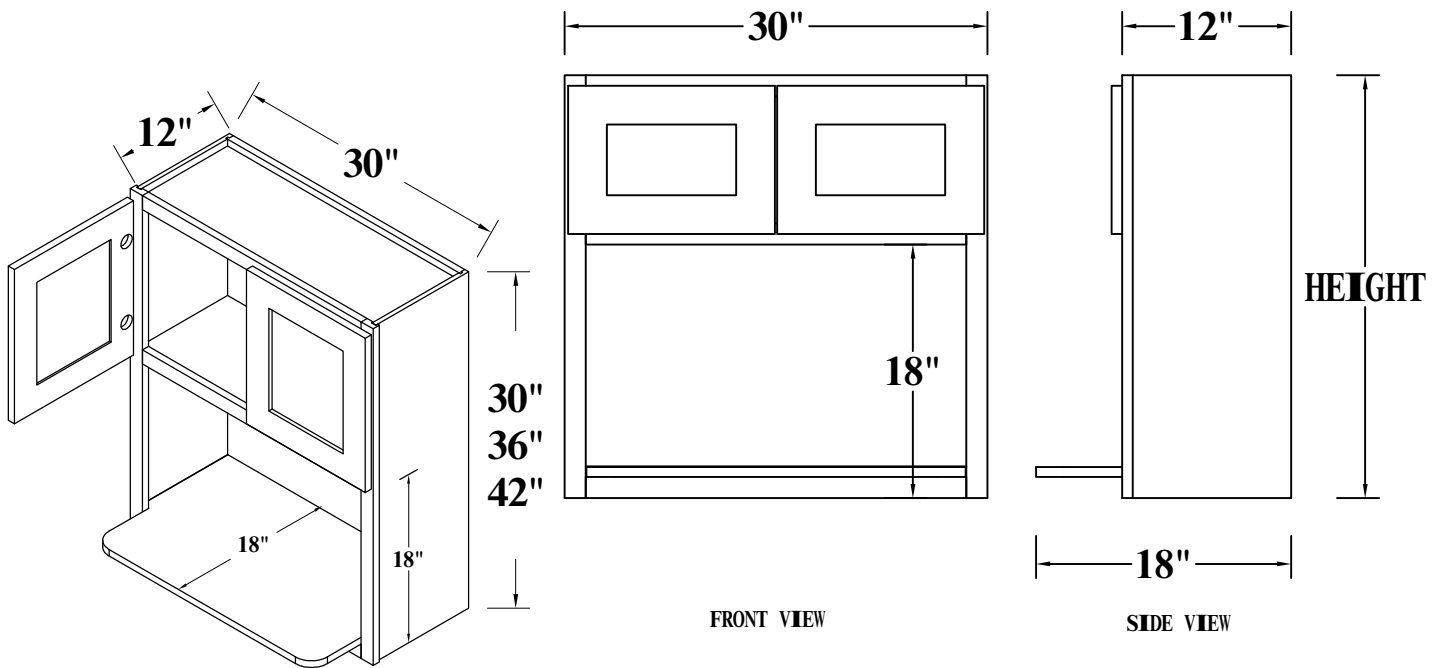

MICROWAVE WALL CABINET

Features :

2 Doors

No Adjustable Shelf

1 Open Shelf

Matching Color Finish

ITEM CODE	DIMENSIONS	WEIGHT
MWC3030	30Wx30Hx12D	
MWC3036	30Wx36Hx12D	
MWC3042	30Wx42Hx12D