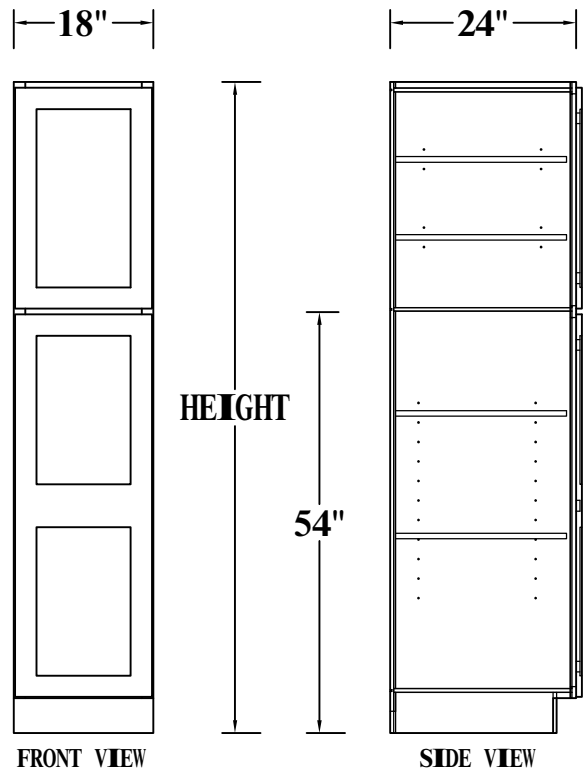

FRONT VIEW

SIDE VIEW

Features:

1 Door

2 Adjustable Shelves

ITEM CODE	DIMENSIONS	WEIGHT
B09FHD	9Wx34-1/2Hx24D	

BASE CABINET (SINGLE DRAWER, SINGLE DOOR)

FRONT VIEW

FRONT VIEW

SIDE VIEW

- Features:**
- 2 Doors & 1 Drawer
 - 1 Adjustable Shelf

ITEM CODE	DIMENSIONS	WEIGHT
B24	24Wx34-1/2Hx24D	
B27	27Wx34-1/2Hx24D	
B30	30Wx34-1/2Hx24D	

BASE CABINET (DOUBLE DRAWERS, DOUBLE DOORS)

BASE MICROWAVE CABINET

Features:
1 Bottom Drawer

FRONT VIEW

SIDE VIEW

ITEM CODE	DIMENSIONS	WEIGHT
BMC30	30Wx34.5Hx24D	

PANTRY TALL CABINET

Features:

- 2 Doors
- 2 Adjustable Top Shelves
- 2 Bottom Shelves

ITEM CODE	DIMENSIONS	WEIGHT
WP182484	18Wx84Hx24D	
WP182490	18Wx90Hx24D	

PANTRY TALL CABINET

Features:

- 4 Doors
- 2 Adjustable Top Shelves
- 2 Bottom Shelves

ITEM CODE	DIMENSIONS	WEIGHT
WP242484	24Wx84Hx24D	
WP242490	24Wx90Hx24D	
WP302484	30Wx84Hx24D	
WP302490	30Wx90Hx24D	