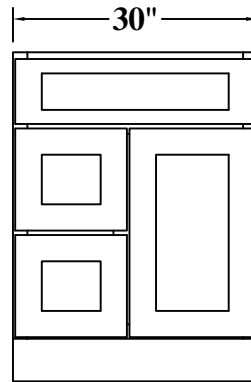

VANITY SINK DRAWER BASE CABINET

FRONT VIEW

ITEM CODE	DIMENSIONS	WEIGHT
VSD3021H-L	30Wx34.5Hx21D