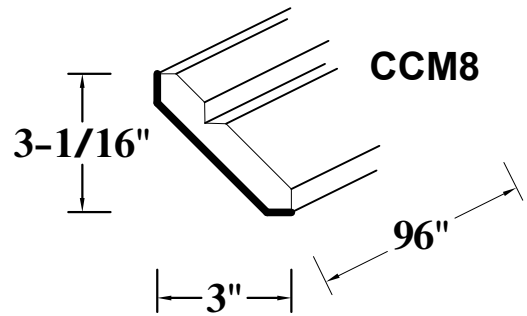

CROWN MOULDING