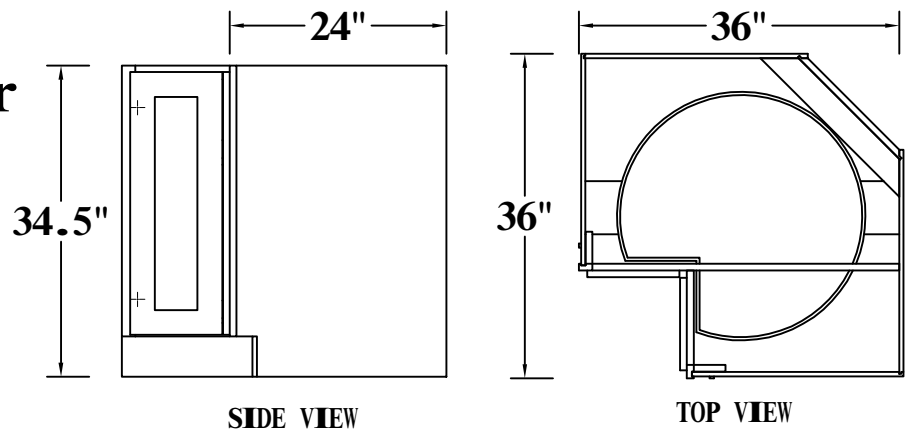

ITEM CODE	DIMENSIONS	WEIGHT
3DB12	12Wx34-1/2Hx24D	
3DB15	15Wx34-1/2Hx24D	
3DB18	18Wx34-1/2Hx24D	
3DB21	21Wx34-1/2Hx24D	
3DB24	24Wx34-1/2Hx24D	
3DB27	27Wx34-1/2Hx24D	
3DB30	30Wx34-1/2Hx24D	
3DB33	33Wx34-1/2Hx24D	
3DB36	36Wx34-1/2Hx24D	

Features:

- 1 Small Top Drawer
- 2 Large Bottom Drawers

BASE END SHELF CABINET

FRONT VIEW

SIDE VIEW

Features:

- 2 Fixed Shelves
- Matching Color Finish
- For Both L/R

ITEM CODE	DIMENSIONS	WEIGHT
BES09	9Wx34-1/2Hx24D	

BASE LAZY SUSAN CORNER CABINET

ITEM CODE	DIMENSIONS	WEIGHT
CAR33	33Wx34-1/2Hx33D	

Features:

- 2 Wooden Baskets
- 1 Bi-Folding Door

ITEM CODE	DIMENSIONS	WEIGHT
CAR36	36Wx34-1/2Hx36D	

DIAGONAL CORNER SINK BASE 36"X36"

TOP VIEW

SIDE VIEW

Features :

- 1 Door**
- 1 Dummy Drawer**
- No Shelf**

ITEM CODE	DIMENSIONS	WEIGHT
NCSB36	36Wx34.5Hx36D	

DIAGONAL CORNER SINK BASE 42"X42"

TOP VIEW

SIDE VIEW