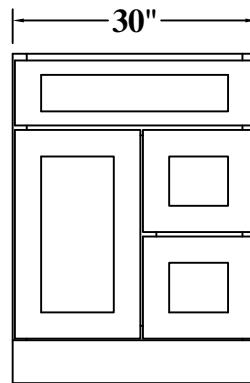

ITEM CODE	DIMENSIONS	WEIGHT
BLB3639	27Wx34-1/2Hx24D	
BLB3942	33Wx34-1/2Hx24D	
BLB4245	39Wx34-1/2Hx24D	

*Filler in the middle is about 12" wide for all three sizes

*BLB3639: 27" wide box. 8.75" wide door & drawer. Recommended space 36" to 39"

BASE LAZY SUSAN CORNER CABINET

ITEM CODE	DIMENSIONS	WEIGHT
CAR33	33Wx34-1/2Hx33D	

Features:

- 2 Wooden Baskets
- 1 Bi-Folding Door

ITEM CODE	DIMENSIONS	WEIGHT
CAR36	36Wx34-1/2Hx36D	

DIAGONAL CORNER SINK BASE 36"X36"

FRONT VIEW

SIDE VIEW

ITEM CODE	DIMENSIONS	WEIGHT
VSD3021H-L	30Wx34.5Hx21D	

Features:

1 Door

1 Dummy Drawer On Top

2 Drawers On Side/No Shelf

VSD3021H-L Drawers On Left

FRONT VIEW

SIDE VIEW

ITEM CODE	DIMENSIONS	WEIGHT
VSD3021H-R	30Wx34.5Hx21D	

VANITY SINK DRAWER BASE CABINET

FRONT VIEW

SIDE VIEW

ITEM CODE	DIMENSIONS	WEIGHT
VSD3621H-L	36Wx34.5Hx21D	
VSD4221H-L	42Wx34.5Hx21D	