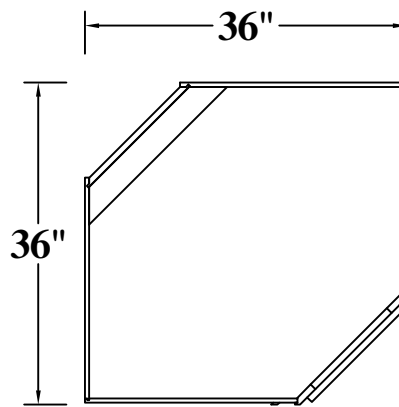

FRONT VIEW

SIDE VIEW

Features:

1 Door

2 Adjustable Shelves

ITEM CODE	DIMENSIONS	WEIGHT
B09FHD	9Wx34-1/2Hx24D	

BASE CABINET (SINGLE DRAWER, SINGLE DOOR)

FRONT VIEW

ITEM CODE	DIMENSIONS	WEIGHT
3DB12	12Wx34-1/2Hx24D	
3DB15	15Wx34-1/2Hx24D	
3DB18	18Wx34-1/2Hx24D	
3DB21	21Wx34-1/2Hx24D	
3DB24	24Wx34-1/2Hx24D	
3DB27	27Wx34-1/2Hx24D	
3DB30	30Wx34-1/2Hx24D	
3DB33	33Wx34-1/2Hx24D	
3DB36	36Wx34-1/2Hx24D	

BASE LAZY SUSAN CORNER CABINET

ITEM CODE	DIMENSIONS	WEIGHT
CAR33	33Wx34-1/2Hx33D	

Features:

- 2 Wooden Baskets
- 1 Bi-Folding Door

ITEM CODE	DIMENSIONS	WEIGHT
CAR36	36Wx34-1/2Hx36D	

DIAGONAL CORNER SINK BASE 36"X36"

TOP VIEW

SIDE VIEW

Features :

- 1 Door**
- 1 Dummy Drawer**
- No Shelf**

ITEM CODE	DIMENSIONS	WEIGHT
NCSB36	36Wx34.5Hx36D	

DIAGONAL CORNER SINK BASE 42"X42"

TOP VIEW

SIDE VIEW