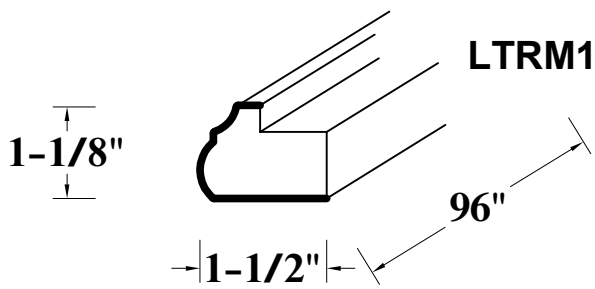

LIGHT MOULDING