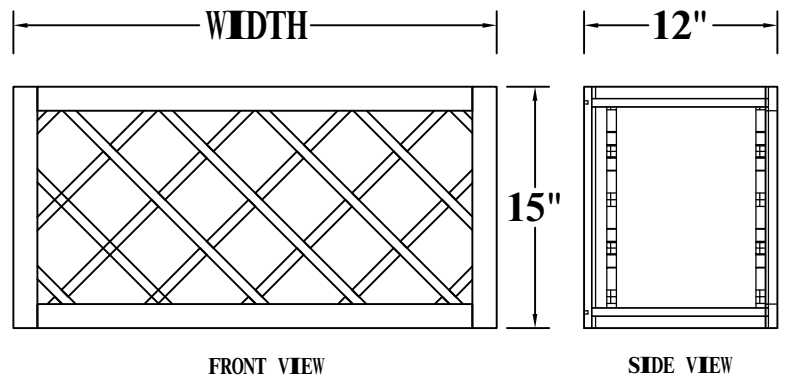

WINE RACK WALL CABINET

Features :
Can Install Vertically
or Horizontally
Matching Color Finish

ITEM CODE	DIMENSIONS	WEIGHT
WR3015	30Wx15Hx12D	
WR3615	36Wx15Hx12D