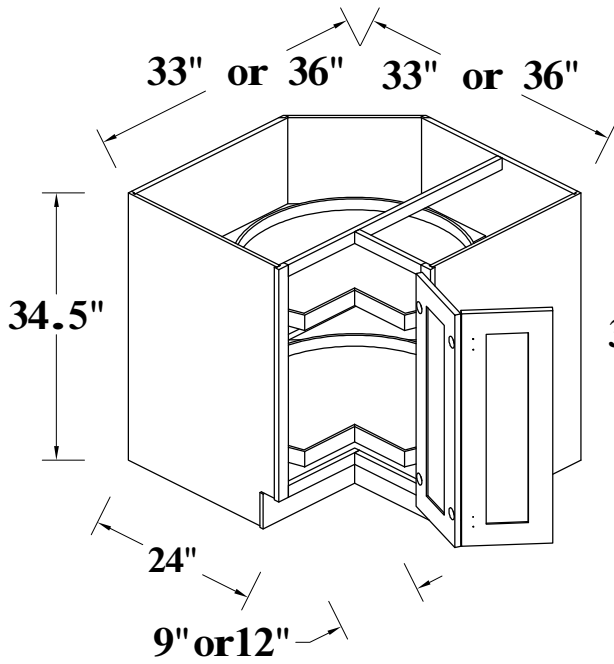

FRONT VIEW

SIDE VIEW

Features:

1 Door

2 Adjustable Shelves

ITEM CODE	DIMENSIONS	WEIGHT
B09FHD	9Wx34-1/2Hx24D	

BASE CABINET (SINGLE DRAWER, SINGLE DOOR)

FRONT VIEW

ITEM CODE	DIMENSIONS	WEIGHT
3DB12	12Wx34-1/2Hx24D	
3DB15	15Wx34-1/2Hx24D	
3DB18	18Wx34-1/2Hx24D	
3DB21	21Wx34-1/2Hx24D	
3DB24	24Wx34-1/2Hx24D	
3DB27	27Wx34-1/2Hx24D	
3DB30	30Wx34-1/2Hx24D	
3DB33	33Wx34-1/2Hx24D	
3DB36	36Wx34-1/2Hx24D	

Features:

- 1 Small Top Drawer
- 2 Large Bottom Drawers

BASE END SHELF CABINET

FRONT VIEW

SIDE VIEW

Features:

- 2 Fixed Shelves
- Matching Color Finish
- For Both L/R

ITEM CODE	DIMENSIONS	WEIGHT
BES09	9Wx34-1/2Hx24D	

BASE LAZY SUSAN CORNER CABINET

ITEM CODE	DIMENSIONS	WEIGHT
CAR33	33Wx34-1/2Hx33D	

Features:

- 2 Wooden Baskets
- 1 Bi-Folding Door

ITEM CODE	DIMENSIONS	WEIGHT
CAR36	36Wx34-1/2Hx36D	

DIAGONAL CORNER SINK BASE 36"X36"