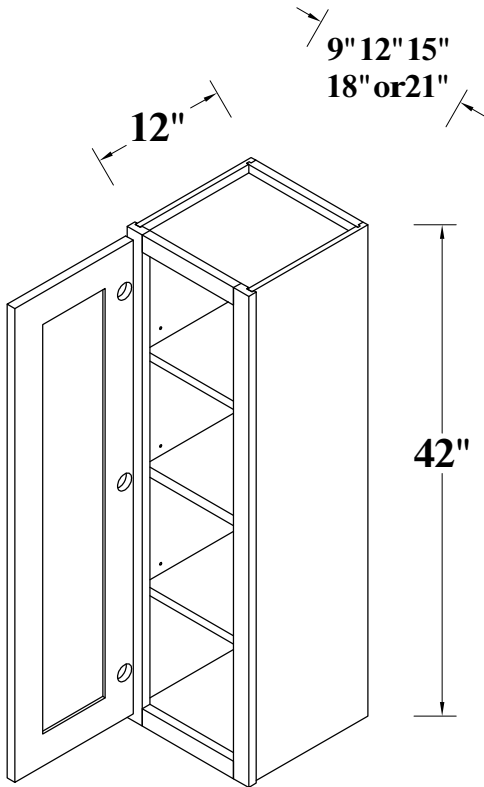

FRONT VIEW

SIDE VIEW

Features:

1 Door

2 Adjustable Shelves

ITEM CODE	DIMENSIONS	WEIGHT
B09FHD	9Wx34-1/2Hx24D	

BASE CABINET (SINGLE DRAWER, SINGLE DOOR)

FRONT VIEW

FRONT VIEW

SIDE VIEW

ITEM CODE	DIMENSIONS	WEIGHT
OC3096	30Wx96Hx27D	
OC3396	33Wx96Hx27D	

WALL CABINET SINGLE DOOR

FRONT VIEW

SIDE VIEW

ITEM CODE	DIMENSIONS	WEIGHT
W0930	9Wx30Hx12D	
W1230	12Wx30Hx12D	
W1530	15Wx30Hx12D	
W1830	18Wx30Hx12D	
W2130	21Wx30Hx12D	
W0936	9Wx36Hx12D	
W1236	12Wx36Hx12D	
W1536	15Wx36Hx12D	
W1836	18Wx36Hx12D	
W2136	21Wx36Hx12D	

Features :

- 1 Door
- 2 Adjustable Shelves

WALL CABINET DOUBLE DOORS

FRONT VIEW

SIDE VIEW

ITEM CODE	DIMENSIONS	WEIGHT
W2430	24Wx30Hx12D	
W2730	27Wx30Hx12D	
W3030	30Wx30Hx12D	
W3330	33Wx30Hx12D	
W3630	36Wx30Hx12D	
W2436	24Wx36Hx12D	
W2736	27Wx36Hx12D	
W3036	30Wx36Hx12D	
W3336	33Wx36Hx12D	
W3636	36Wx36Hx12D	

Features :

- 2 Doors
- 2 Adjustable Shelves

WALL CABINET SINGLE DOOR

FRONT VIEW

SIDE VIEW

ITEM CODE	DIMENSIONS	WEIGHT
W0942	9Wx42Hx12D	
W1242	12Wx42Hx12D	
W1542	15Wx42Hx12D	
W1842	18Wx42Hx12D	
W2142	21Wx42Hx12D	