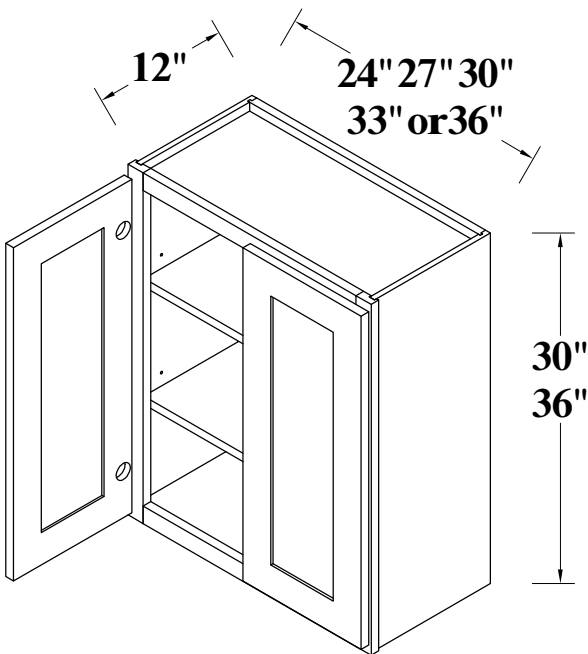

FRONT VIEW

SIDE VIEW

Features:

1 Door

2 Adjustable Shelves

ITEM CODE	DIMENSIONS	WEIGHT
B09FHD	9Wx34-1/2Hx24D	

BASE CABINET (SINGLE DRAWER, SINGLE DOOR)

FRONT VIEW

SIDE VIEW

- Features:**
- 1 Door & 1 Drawer
 - 1 Adjustable Shelf

ITEM CODE	DIMENSIONS	WEIGHT
B09	9Wx34-1/2Hx24D	
B12	12Wx34-1/2Hx24D	
B15	15Wx34-1/2Hx24D	
B18	18Wx34-1/2Hx24D	
B21	21Wx34-1/2Hx24D	

BASE CABINET (SINGLE DRAWER, DOUBLE DOORS)

FRONT VIEW

SIDE VIEW

ITEM CODE	DIMENSIONS	WEIGHT
OC3096	30Wx96Hx27D	
OC3396	33Wx96Hx27D	

WALL CABINET SINGLE DOOR

FRONT VIEW

SIDE VIEW

ITEM CODE	DIMENSIONS	WEIGHT
W0930	9Wx30Hx12D	
W1230	12Wx30Hx12D	
W1530	15Wx30Hx12D	
W1830	18Wx30Hx12D	
W2130	21Wx30Hx12D	
W0936	9Wx36Hx12D	
W1236	12Wx36Hx12D	
W1536	15Wx36Hx12D	
W1836	18Wx36Hx12D	
W2136	21Wx36Hx12D	

Features :

- 1 Door
- 2 Adjustable Shelves

WALL CABINET DOUBLE DOORS

FRONT VIEW

SIDE VIEW

ITEM CODE	DIMENSIONS	WEIGHT
W2430	24Wx30Hx12D	
W2730	27Wx30Hx12D	
W3030	30Wx30Hx12D	
W3330	33Wx30Hx12D	
W3630	36Wx30Hx12D	
W2436	24Wx36Hx12D	
W2736	27Wx36Hx12D	
W3036	30Wx36Hx12D	
W3336	33Wx36Hx12D	
W3636	36Wx36Hx12D	