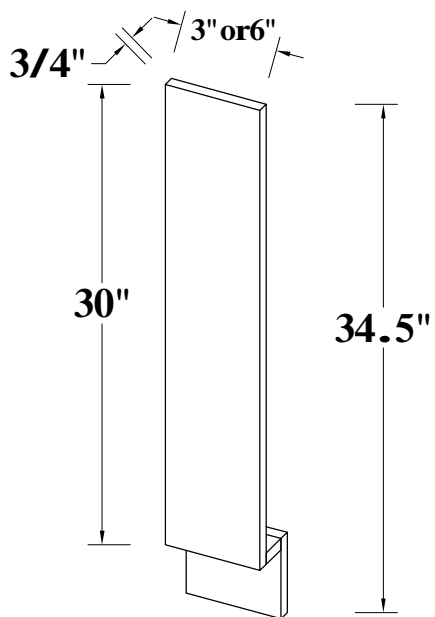

FRONT VIEW

SIDE VIEW

ITEM CODE	DIMENSIONS	WEIGHT
VSD3021H-R	30Wx34.5Hx21D	

VANITY SINK DRAWER BASE CABINET

FRONT VIEW

SIDE VIEW

ITEM CODE	DIMENSIONS	WEIGHT
VSD3621H-L	36Wx34.5Hx21D	
VSD4221H-L	42Wx34.5Hx21D	

FRONT VIEW

SIDE VIEW

ITEM CODE	DIMENSIONS	WEIGHT
VSD3621H-R	36Wx34.5Hx21D	
VSD4221H-R	42Wx34.5Hx21D	

Features :

2 Doors

1 Dummy Drawer On Top

2 Drawers On Side/No Shelf

VSD3621H-L Drawers On Left

FRONT VIEW

SIDE VIEW

ITEM CODE	DIMENSIONS	WEIGHT
VCD6021H	60Wx34.5Hx21D	

VANITY SINK DRAWER BASE COMBO

Features:

- 2 Doors On Bottom**
- 1 Dummy Drawer On Top**
- 6 Drawers On Sides/No Shelf**
- VSD4821H=12"+24"+12"**
- VSD6021H=12"+36"+12"**

FRONT VIEW

SIDE VIEW

ITEM CODE	DIMENSIONS	WEIGHT
VSD4821H	48Wx34.5Hx21D	
VSD6021H	60Wx34.5Hx21D	

BASE FILLER

BF3

BF6

TALL FILLER

TF396