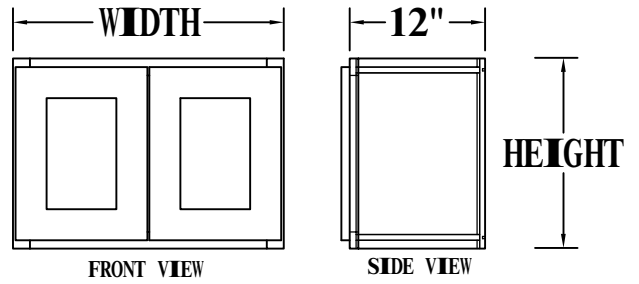

FRONT VIEW

SIDE VIEW

Features:

1 Door

2 Adjustable Shelves

ITEM CODE	DIMENSIONS	WEIGHT
B09FHD	9Wx34-1/2Hx24D	

BASE CABINET (SINGLE DRAWER, SINGLE DOOR)

FRONT VIEW

SIDE VIEW

- Features:**
- 1 Door & 1 Drawer
 - 1 Adjustable Shelf

ITEM CODE	DIMENSIONS	WEIGHT
B09	9Wx34-1/2Hx24D	
B12	12Wx34-1/2Hx24D	
B15	15Wx34-1/2Hx24D	
B18	18Wx34-1/2Hx24D	
B21	21Wx34-1/2Hx24D	

BASE CABINET (SINGLE DRAWER, DOUBLE DOORS)

WALL BLIND CORNER CABINET

ITEM CODE	DIMENSIONS	WEIGHT
BLW2742	27Wx42Hx12D	

*11.75" wide door. 9" wide filler in the middle

Features :

- 1 Door, 3 Adjustable Shelves
- For Both L/R

WALL CABINET DOUBLE DOORS

ITEM CODE	DIMENSIONS	WEIGHT
W3012	30Wx12Hx12D	
W3312	33Wx12Hx12D	
W3612	36Wx12Hx12D	
W3912	39Wx12Hx12D	
W3015	30Wx15Hx12D	
W3315	33Wx15Hx12D	
W3615	36Wx15Hx12D	
W3915	39Wx15Hx12D	
W3018	30Wx18Hx12D	
W3318	33Wx18Hx12D	
W3618	36Wx18Hx12D	
W3918	39Wx18Hx12D	