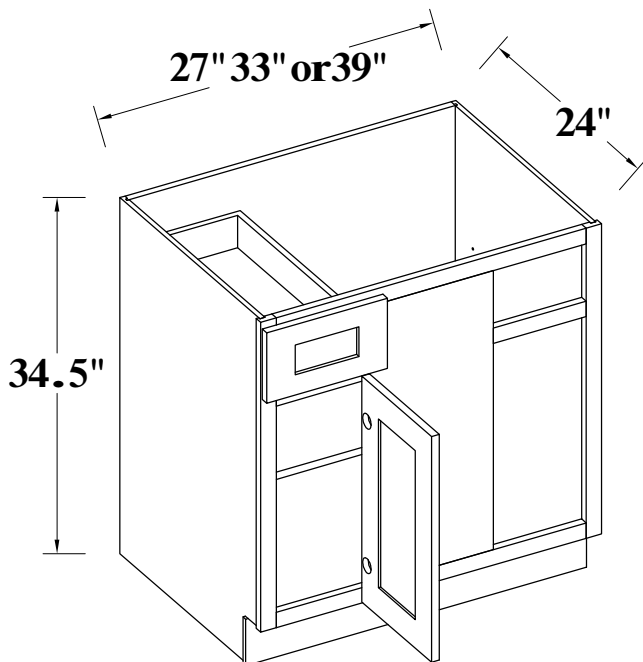

FRONT VIEW

SIDE VIEW

- Features:**
- 2 Doors & 1 Drawer
 - 1 Adjustable Shelf

ITEM CODE	DIMENSIONS	WEIGHT
B24	24Wx34-1/2Hx24D	
B27	27Wx34-1/2Hx24D	
B30	30Wx34-1/2Hx24D	

BASE CABINET (DOUBLE DRAWERS, DOUBLE DOORS)

Features:

- 2 Doors, 2 Drawers
- 1 Adjustable Shelf

ITEM CODE	DIMENSIONS	WEIGHT
B33	33Wx34-1/2Hx24D	
B36	36Wx34-1/2Hx24D	
B39	39Wx34-1/2Hx24D	
B42	42Wx34-1/2Hx24D	

SINK BASE CABINET

Features:

- 2 Doors
- 1 Dummy Drawers
- No Shelf

ITEM CODE	DIMENSIONS	WEIGHT
SB30	30Wx34-1/2Hx24D	

SINK BASE CABINET (DOUBLE DRAWERS, DOUBLE DOORS)

FRONT VIEW

SIDE VIEW

Features :

2 Doors

2 Dummy Drawers

No Shelf

ITEM CODE	DIMENSIONS	WEIGHT
SB33	33Wx34-1/2Hx24D	
SB36	36Wx34-1/2Hx24D	
SB39	39Wx34-1/2Hx24D	
SB42	42Wx34-1/2Hx24D	

BLIND BASE CORNER CABINET

FRONT VIEW

SIDE VIEW

Features :

1 Door/1 Drawer

1 Adjustable Shelf