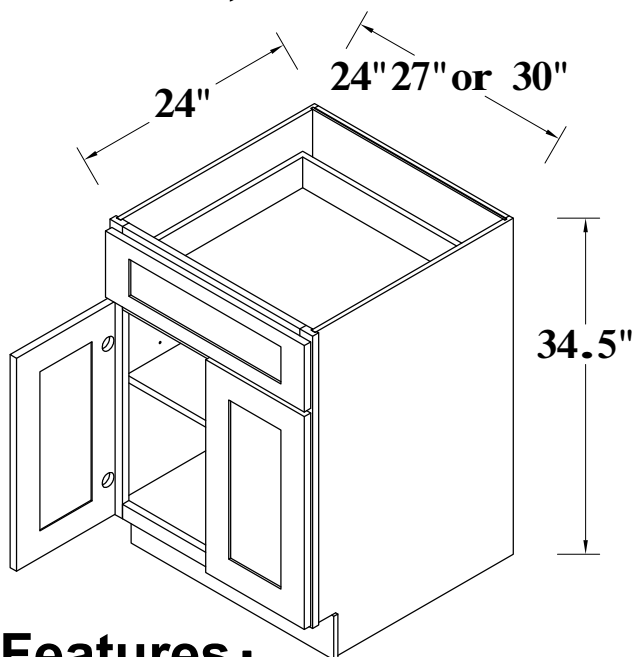

QUAVANA
CABINET & QUARTZ

BASE CABINET (SPICE PULL BASE CABINETS)

FRONT VIEW

SIDE VIEW

Features:

3 Pull-Out Shelves

ITEM CODE	DIMENSIONS	WEIGHT
BPP09	9Wx34-1/2Hx24D	

BASE CABINET (SINGLE FULL-HEIGHT DOOR BASE)

FRONT VIEW

SIDE VIEW

Features:

1 Door

2 Adjustable Shelves

ITEM CODE	DIMENSIONS	WEIGHT
B09FHD	9Wx34-1/2Hx24D	

BASE CABINET (SINGLE DRAWER, SINGLE DOOR)

FRONT VIEW

SIDE VIEW

- Features:**
- 1 Door & 1 Drawer
 - 1 Adjustable Shelf

ITEM CODE	DIMENSIONS	WEIGHT
B09	9Wx34-1/2Hx24D	
B12	12Wx34-1/2Hx24D	
B15	15Wx34-1/2Hx24D	
B18	18Wx34-1/2Hx24D	
B21	21Wx34-1/2Hx24D	

BASE CABINET (SINGLE DRAWER, DOUBLE DOORS)

FRONT VIEW

SIDE VIEW

- Features:**
- 2 Doors & 1 Drawer
 - 1 Adjustable Shelf

ITEM CODE	DIMENSIONS	WEIGHT
B24	24Wx34-1/2Hx24D	
B27	27Wx34-1/2Hx24D	
B30	30Wx34-1/2Hx24D	

BASE CABINET (DOUBLE DRAWERS, DOUBLE DOORS)