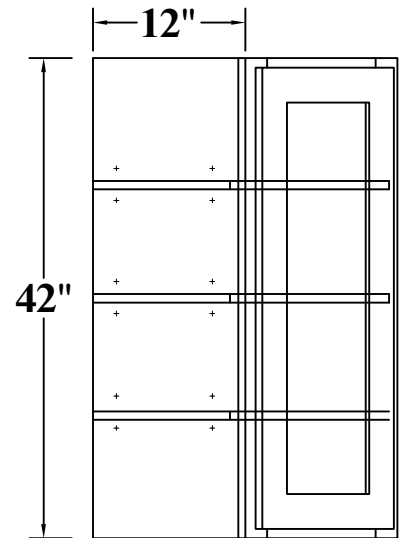

FRONT VIEW

SIDE VIEW

Features:

1 Door

2 Adjustable Shelves

ITEM CODE	DIMENSIONS	WEIGHT
B09FHD	9Wx34-1/2Hx24D	

BASE CABINET (SINGLE DRAWER, SINGLE DOOR)

FRONT VIEW

SIDE VIEW

- Features:**
- 1 Door & 1 Drawer
 - 1 Adjustable Shelf

ITEM CODE	DIMENSIONS	WEIGHT
B09	9Wx34-1/2Hx24D	
B12	12Wx34-1/2Hx24D	
B15	15Wx34-1/2Hx24D	
B18	18Wx34-1/2Hx24D	
B21	21Wx34-1/2Hx24D	

BASE CABINET (SINGLE DRAWER, DOUBLE DOORS)

SIDE VIEW

ITEM CODE	DIMENSIONS	WEIGHT
WDC2430	24Wx30Hx24D	
WDC2436	24Wx36Hx24D	

Features :

1 Door

2 Adjustable Shelves

WALL DIAGONAL CABINET, 42" H

TOP VIEW

SIDE VIEW

ITEM CODE	DIMENSIONS	WEIGHT
WDC2442	24Wx42Hx24D	

Features :

1 Door

3 Adjustable Shelves

WALL END SHELF, 30" H & 36" H

TOP VIEW

SIDE VIEW

Features :