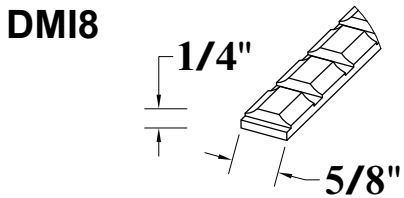

PLYWOOD FINISHED END PANEL

ROLL OUT DRAWER FOR BASE AND PANTRY

RD18
RD21
RD24
RD27
RD30
RD33
RD36

CROWN MOULDING

DENTIL MOULDING

ROPE MOULDING

LIGHT MOULDING

SAMPLE DOOR