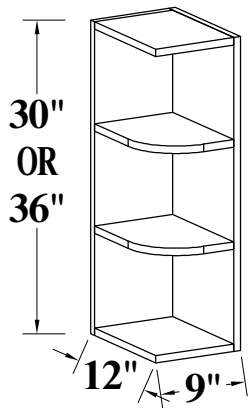

SIDE VIEW

ITEM CODE	DIMENSIONS	WEIGHT
WDC2430	24Wx30Hx24D	
WDC2436	24Wx36Hx24D	

Features :

1 Door

2 Adjustable Shelves

WALL DIAGONAL CABINET, 42" H

TOP VIEW

SIDE VIEW

ITEM CODE	DIMENSIONS	WEIGHT
WDC2442	24Wx42Hx24D	

Features :

1 Door

3 Adjustable Shelves

WALL END SHELF, 30" H & 36" H

TOP VIEW

SIDE VIEW

Features :

**2 Fixed Shelves
For Both L/R
Matching Color Finish**

ITEM CODE	DIMENSIONS	WEIGHT
WES0930	9Wx30Hx12D	
WES0936	9Wx36Hx12D	

WALL END SHELF, 42" H

TOP VIEW

SIDE VIEW

Features :

**3 Fixed Shelves
For Both L/R
Matching Color Finish**

ITEM CODE	DIMENSIONS	WEIGHT
WES0942	9Wx42Hx12D	

WINE RACK WALL CABINET

Features :
Can Install Vertically
or Horizontally
Matching Color Finish

ITEM CODE	DIMENSIONS	WEIGHT
WR3015	30Wx15Hx12D	
WR3615	36Wx15Hx12D	