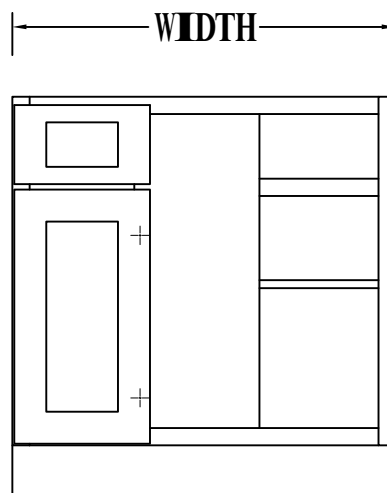

FRONT VIEW

SIDE VIEW

Features:

1 Door

2 Adjustable Shelves

ITEM CODE	DIMENSIONS	WEIGHT
B09FHD	9Wx34-1/2Hx24D	

BASE CABINET (SINGLE DRAWER, SINGLE DOOR)

FRONT VIEW

FRONT VIEW

SIDE VIEW

- Features:**
- 2 Doors & 1 Drawer
 - 1 Adjustable Shelf

ITEM CODE	DIMENSIONS	WEIGHT
B24	24Wx34-1/2Hx24D	
B27	27Wx34-1/2Hx24D	
B30	30Wx34-1/2Hx24D	

BASE CABINET (DOUBLE DRAWERS, DOUBLE DOORS)

ITEM CODE	DIMENSIONS	WEIGHT
SB30	30Wx34-1/2Hx24D	

SINK BASE CABINET (DOUBLE DRAWERS, DOUBLE DOORS)

FRONT VIEW

SIDE VIEW

Features :

2 Doors

2 Dummy Drawers

No Shelf

ITEM CODE	DIMENSIONS	WEIGHT
SB33	33Wx34-1/2Hx24D	
SB36	36Wx34-1/2Hx24D	
SB39	39Wx34-1/2Hx24D	
SB42	42Wx34-1/2Hx24D	

BLIND BASE CORNER CABINET

FRONT VIEW

SIDE VIEW

Features :

1 Door/1 Drawer

1 Adjustable Shelf