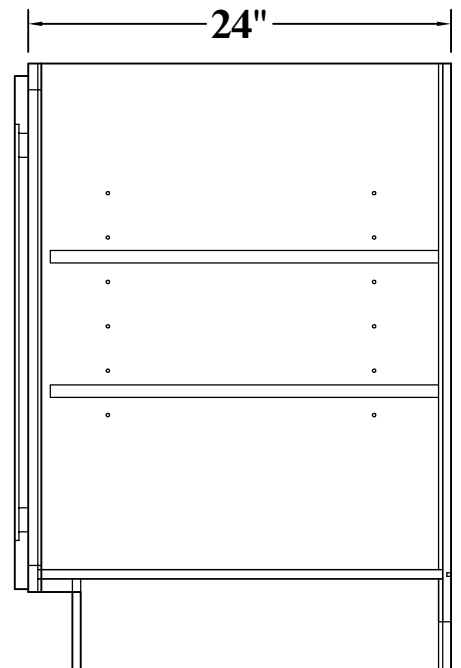

QUAVANA
CABINET & QUARTZ

BASE CABINET (SPICE PULL BASE CABINETS)

FRONT VIEW

SIDE VIEW

Features:

3 Pull-Out Shelves

ITEM CODE	DIMENSIONS	WEIGHT
BPP09	9Wx34-1/2Hx24D	

BASE CABINET (SINGLE FULL-HEIGHT DOOR BASE)

FRONT VIEW

SIDE VIEW

Features:

1 Door

2 Adjustable Shelves

ITEM CODE	DIMENSIONS	WEIGHT
B09FHD	9Wx34-1/2Hx24D	

BASE CABINET (SINGLE DRAWER, SINGLE DOOR)

FRONT VIEW

SIDE VIEW

- Features:**
- 1 Door & 1 Drawer
 - 1 Adjustable Shelf

ITEM CODE	DIMENSIONS	WEIGHT
B09	9Wx34-1/2Hx24D	
B12	12Wx34-1/2Hx24D	
B15	15Wx34-1/2Hx24D	
B18	18Wx34-1/2Hx24D	
B21	21Wx34-1/2Hx24D	

BASE CABINET (SINGLE DRAWER, DOUBLE DOORS)

FRONT VIEW

SIDE VIEW

- Features:**
- 2 Doors & 1 Drawer
 - 1 Adjustable Shelf

ITEM CODE	DIMENSIONS	WEIGHT
B24	24Wx34-1/2Hx24D	
B27	27Wx34-1/2Hx24D	
B30	30Wx34-1/2Hx24D	

BASE CABINET (DOUBLE DRAWERS, DOUBLE DOORS)