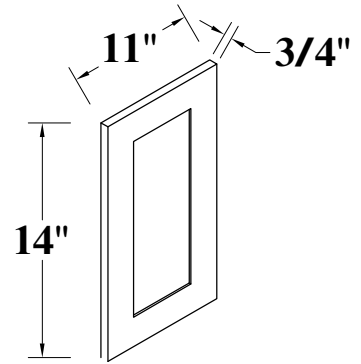

SAMPLE DOOR

SD11X14