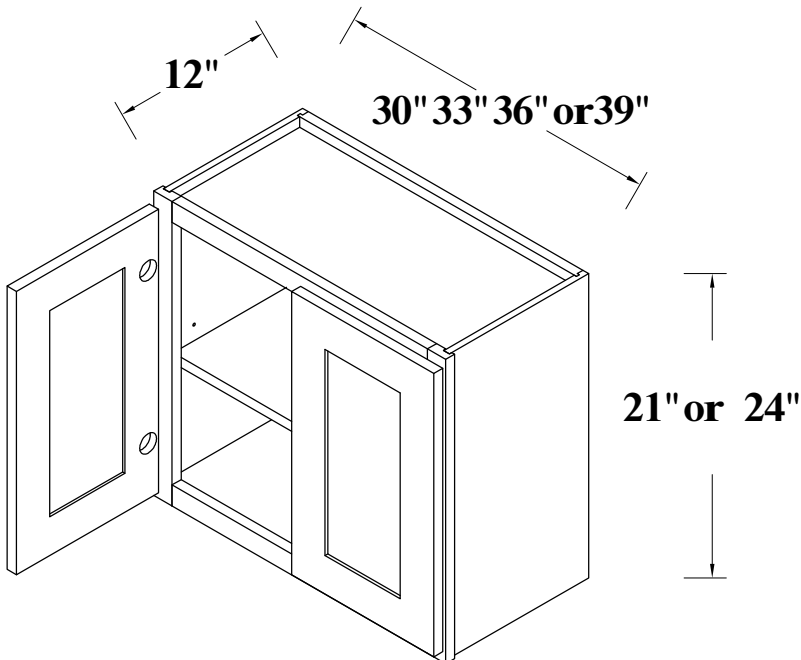

WALL CABINET DOUBLE DOORS

ITEM CODE	DIMENSIONS	WEIGHT
W3021	30Wx21Hx12D	
W3024	30Wx24Hx12D	
W3324	33Wx24Hx12D	
W3621	36Wx21Hx12D	
W3624	36Wx24Hx12D	
W3924	39Wx24Hx12D	

Features:

- 2 Doors
- 1 Adjustable Shelf