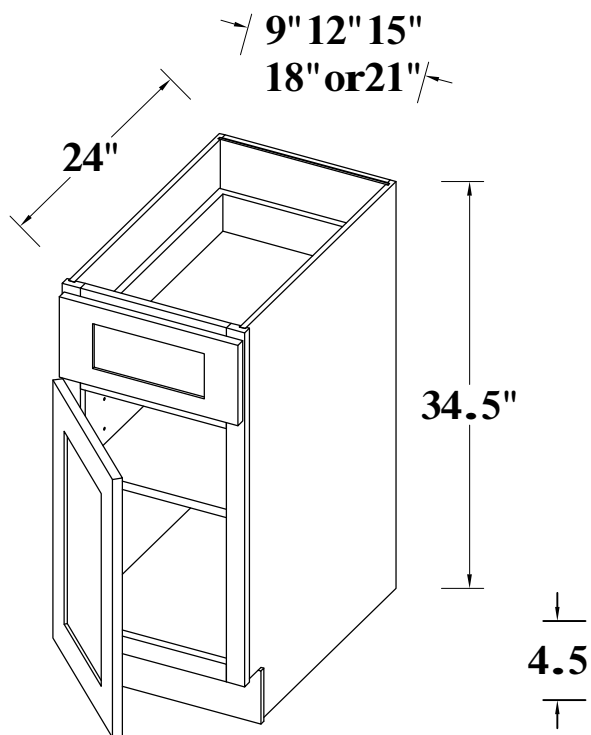

FRONT VIEW

SIDE VIEW

Features:

1 Door

2 Adjustable Shelves

ITEM CODE	DIMENSIONS	WEIGHT
B09FHD	9Wx34-1/2Hx24D	

BASE CABINET (SINGLE DRAWER, SINGLE DOOR)

FRONT VIEW

SIDE VIEW

- Features:**
- 1 Door & 1 Drawer
 - 1 Adjustable Shelf

ITEM CODE	DIMENSIONS	WEIGHT
B09	9Wx34-1/2Hx24D	
B12	12Wx34-1/2Hx24D	
B15	15Wx34-1/2Hx24D	
B18	18Wx34-1/2Hx24D	
B21	21Wx34-1/2Hx24D	

BASE CABINET (SINGLE DRAWER, DOUBLE DOORS)

FRONT VIEW

SIDE VIEW

- Features:**
- 2 Doors & 1 Drawer
 - 1 Adjustable Shelf

ITEM CODE	DIMENSIONS	WEIGHT
B24	24Wx34-1/2Hx24D	
B27	27Wx34-1/2Hx24D	
B30	30Wx34-1/2Hx24D	

BASE CABINET (DOUBLE DRAWERS, DOUBLE DOORS)

SIDE VIEW

ITEM CODE	DIMENSIONS	WEIGHT
WDC2430	24Wx30Hx24D	
WDC2436	24Wx36Hx24D	

Features :

1 Door

2 Adjustable Shelves

WALL DIAGONAL CABINET, 42" H

TOP VIEW

SIDE VIEW