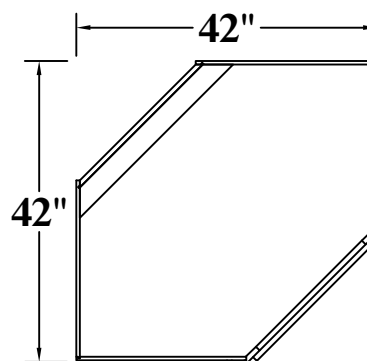

ITEM CODE	DIMENSIONS	WEIGHT
3DB12	12Wx34-1/2Hx24D	
3DB15	15Wx34-1/2Hx24D	
3DB18	18Wx34-1/2Hx24D	
3DB21	21Wx34-1/2Hx24D	
3DB24	24Wx34-1/2Hx24D	
3DB27	27Wx34-1/2Hx24D	
3DB30	30Wx34-1/2Hx24D	
3DB33	33Wx34-1/2Hx24D	
3DB36	36Wx34-1/2Hx24D	

BASE LAZY SUSAN CORNER CABINET

ITEM CODE	DIMENSIONS	WEIGHT
CAR33	33Wx34-1/2Hx33D	

Features:

- 2 Wooden Baskets
- 1 Bi-Folding Door

ITEM CODE	DIMENSIONS	WEIGHT
CAR36	36Wx34-1/2Hx36D	

DIAGONAL CORNER SINK BASE 36"X36"

TOP VIEW

SIDE VIEW

Features :

- 1 Door**
- 1 Dummy Drawer**
- No Shelf**

ITEM CODE	DIMENSIONS	WEIGHT
NCSB36	36Wx34.5Hx36D	

DIAGONAL CORNER SINK BASE 42"X42"

TOP VIEW

SIDE VIEW

Features :

- 2 Doors**
- 1 Dummy Drawer**
- No Shelf**

ITEM CODE	DIMENSIONS	WEIGHT
NCSB42	42Wx34.5Hx42D	

FARMER SINK BASE CABINET

Features:
2 Door
No Shelf

FRONT VIEW

SIDE VIEW

ITEM CODE	DIMENSIONS	WEIGHT
FSB36	36Wx34.5Hx24D	