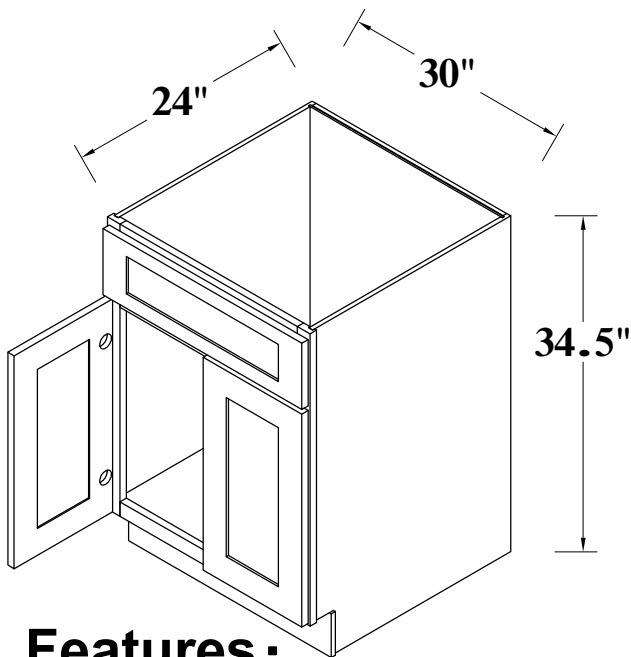

FRONT VIEW

SIDE VIEW

Features:

1 Door

2 Adjustable Shelves

ITEM CODE	DIMENSIONS	WEIGHT
B09FHD	9Wx34-1/2Hx24D	

BASE CABINET (SINGLE DRAWER, SINGLE DOOR)

FRONT VIEW

SIDE VIEW

- Features:**
- 1 Door & 1 Drawer
 - 1 Adjustable Shelf

ITEM CODE	DIMENSIONS	WEIGHT
B09	9Wx34-1/2Hx24D	
B12	12Wx34-1/2Hx24D	
B15	15Wx34-1/2Hx24D	
B18	18Wx34-1/2Hx24D	
B21	21Wx34-1/2Hx24D	

BASE CABINET (SINGLE DRAWER, DOUBLE DOORS)

FRONT VIEW

SIDE VIEW

- Features:**
- 2 Doors & 1 Drawer
 - 1 Adjustable Shelf

ITEM CODE	DIMENSIONS	WEIGHT
B24	24Wx34-1/2Hx24D	
B27	27Wx34-1/2Hx24D	
B30	30Wx34-1/2Hx24D	

BASE CABINET (DOUBLE DRAWERS, DOUBLE DOORS)

Features:

- 2 Doors, 2 Drawers
- 1 Adjustable Shelf

ITEM CODE	DIMENSIONS	WEIGHT
B33	33Wx34-1/2Hx24D	
B36	36Wx34-1/2Hx24D	
B39	39Wx34-1/2Hx24D	
B42	42Wx34-1/2Hx24D	

SINK BASE CABINET

Features:

- 2 Doors
- 1 Dummy Drawers
- No Shelf