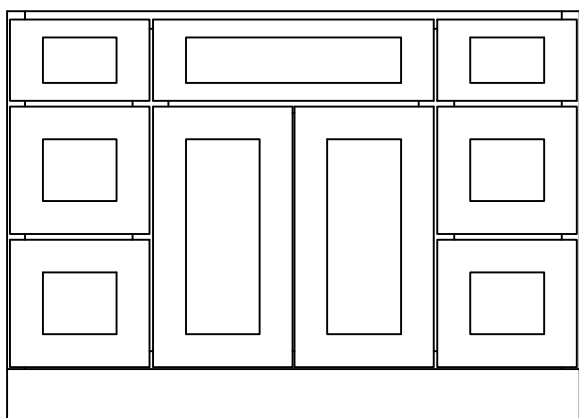

FRONT VIEW

ITEM CODE	DIMENSIONS	WEIGHT
VSD4821H	48Wx34.5Hx21D	
VSD6021H	60Wx34.5Hx21D