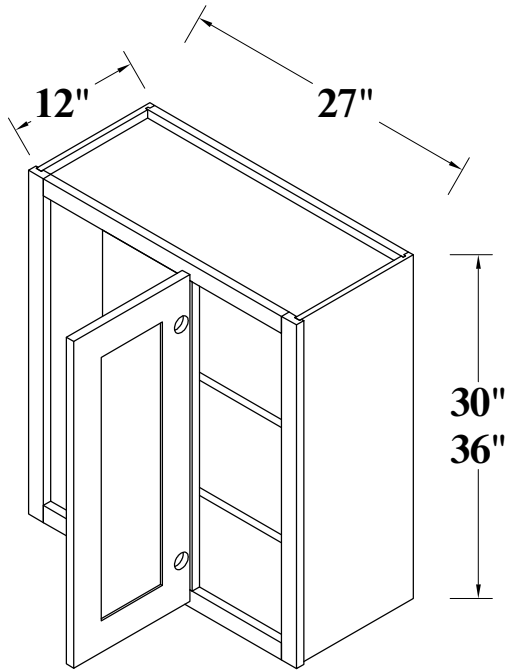

FRONT VIEW

SIDE VIEW

Features:

1 Door

2 Adjustable Shelves

ITEM CODE	DIMENSIONS	WEIGHT
B09FHD	9Wx34-1/2Hx24D	

BASE CABINET (SINGLE DRAWER, SINGLE DOOR)

FRONT VIEW

Features :

- 2 Doors
- 2 Adjustable Shelves

WALL CABINET SINGLE DOOR

FRONT VIEW

SIDE VIEW

ITEM CODE	DIMENSIONS	WEIGHT
W0942	9Wx42Hx12D	
W1242	12Wx42Hx12D	
W1542	15Wx42Hx12D	
W1842	18Wx42Hx12D	
W2142	21Wx42Hx12D	

Features:

1 Door

3 Adjustable Shelves

WALL CABINET DOUBLE DOORS

FRONT VIEW

SIDE VIEW

ITEM CODE	DIMENSIONS	WEIGHT
W2442	24Wx42Hx12D	
W2742	27Wx42Hx12D	
W3042	30Wx42Hx12D	
W3342	33Wx42Hx12D	
W3642	36Wx42Hx12D	
W3942	39Wx42Hx12D	

Features:

2 Doors

3 Adjustable Shelves

WALL BLIND CORNER CABINET

ITEM CODE	DIMENSIONS	WEIGHT
BLW2730	27Wx30Hx12D	
BLW2736	27Wx36Hx12D	

*11.75" wide door. 9" wide filler in the middle

Features :

- 1 Door
- 2 Adjustable Shelves
- For Both L/R