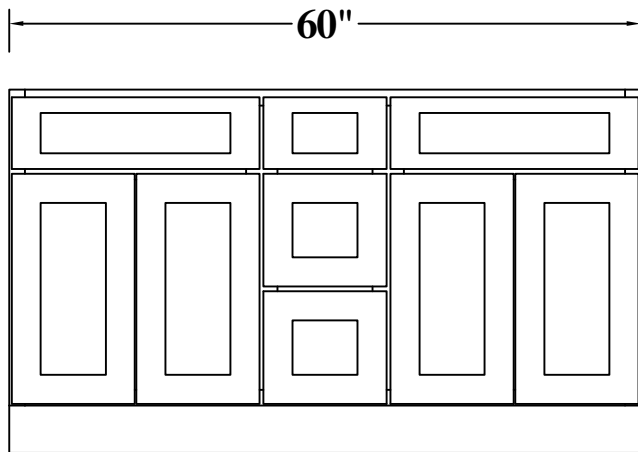

VANITY SINK DRAWER BASE COMBO

Features:

- **4 Doors On Bottom Sides**
- **2 Dummy Drawers On Top Sides**
- **3 Drawers In Middle/No Shelf**
  (1 Small Top Drawer/2 Large Bottom Drawers)

FRONT VIEW

ITEM CODE	DIMENSIONS	WEIGHT
VCD6021H	60Wx34.5Hx21D