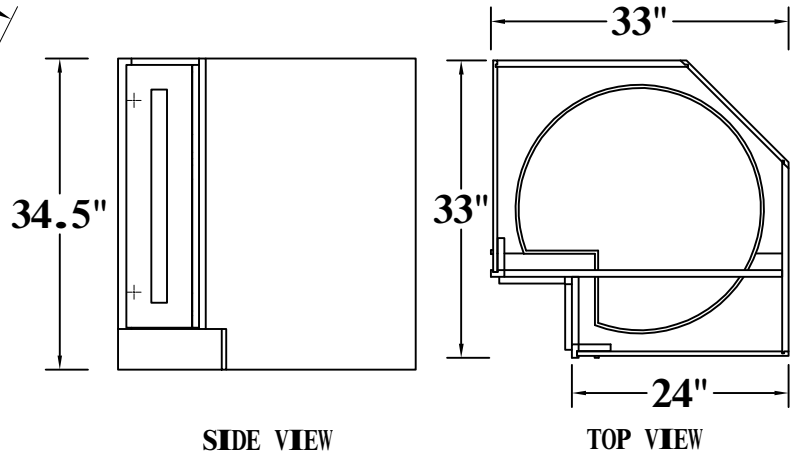

FRONT VIEW

SIDE VIEW

Features:

1 Door

2 Adjustable Shelves

ITEM CODE	DIMENSIONS	WEIGHT
B09FHD	9Wx34-1/2Hx24D	

BASE CABINET (SINGLE DRAWER, SINGLE DOOR)

FRONT VIEW

ITEM CODE	DIMENSIONS	WEIGHT
3DB12	12Wx34-1/2Hx24D	
3DB15	15Wx34-1/2Hx24D	
3DB18	18Wx34-1/2Hx24D	
3DB21	21Wx34-1/2Hx24D	
3DB24	24Wx34-1/2Hx24D	
3DB27	27Wx34-1/2Hx24D	
3DB30	30Wx34-1/2Hx24D	
3DB33	33Wx34-1/2Hx24D	
3DB36	36Wx34-1/2Hx24D	

Features:

- 1 Small Top Drawer
- 2 Large Bottom Drawers

BASE END SHELF CABINET

FRONT VIEW

SIDE VIEW

Features:

- 2 Fixed Shelves
- Matching Color Finish
- For Both L/R

ITEM CODE	DIMENSIONS	WEIGHT
BES09	9Wx34-1/2Hx24D	

BASE LAZY SUSAN CORNER CABINET

ITEM CODE	DIMENSIONS	WEIGHT
CAR33	33Wx34-1/2Hx33D	

Features:

- 2 Wooden Baskets
- 1 Bi-Folding Door

ITEM CODE	DIMENSIONS	WEIGHT
CAR36	36Wx34-1/2Hx36D	

DIAGONAL CORNER SINK BASE 36"X36"