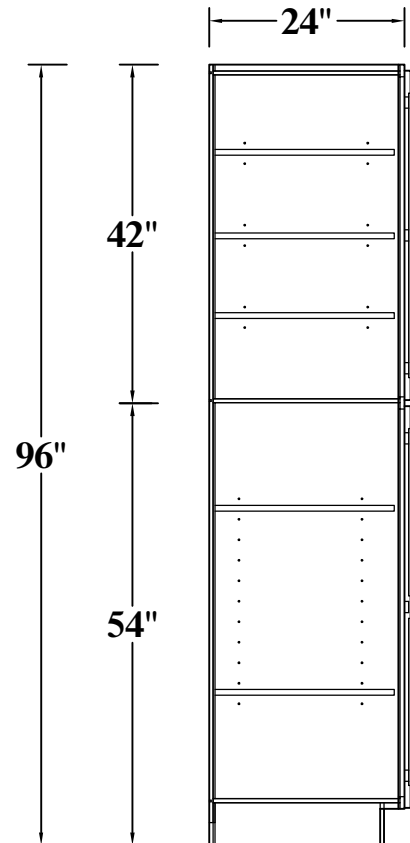

FRONT VIEW

SIDE VIEW

Features:

1 Door

2 Adjustable Shelves

ITEM CODE	DIMENSIONS	WEIGHT
B09FHD	9Wx34-1/2Hx24D	

BASE CABINET (SINGLE DRAWER, SINGLE DOOR)

FRONT VIEW

ITEM CODE	DIMENSIONS	WEIGHT
WP182484	18Wx84Hx24D	
WP182490	18Wx90Hx24D	

PANTRY TALL CABINET

Features:

- 4 Doors
- 2 Adjustable Top Shelves
- 2 Bottom Shelves

ITEM CODE	DIMENSIONS	WEIGHT
WP242484	24Wx84Hx24D	
WP242490	24Wx90Hx24D	
WP302484	30Wx84Hx24D	
WP302490	30Wx90Hx24D	

PANTRY TALL CABINET

FRONT VIEW

SIDE VIEW

ITEM CODE	DIMENSIONS	WEIGHT
WP182496	18Wx96Hx24D	

Features:

- 2 Doors
- 3 Adjustable Top Shelves
- 2 Bottom Shelves

PANTRY TALL CABINET

FRONT VIEW

SIDE VIEW

ITEM CODE	DIMENSIONS	WEIGHT
WP242496	24Wx96Hx24D	
WP302496	30Wx96Hx24D	

Features:

- 4 Doors
- 3 Adjustable Top Shelves
- 2 Bottom Shelves

OVEN CABINET, DOUBLE DOORS ON UPPER

Features:

- 2 Doors On Upper**
- 1 Large Open Shelf**
- 1 Bottom Drawer**