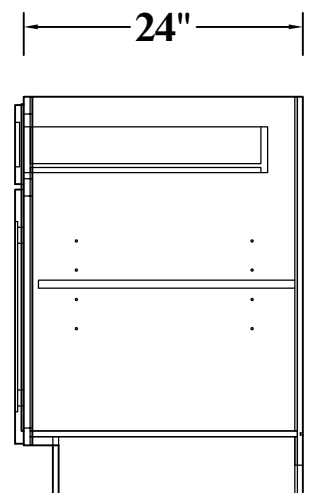

FRONT VIEW

SIDE VIEW

- Features:**
- 2 Doors & 1 Drawer
 - 1 Adjustable Shelf

ITEM CODE	DIMENSIONS	WEIGHT
B24	24Wx34-1/2Hx24D	
B27	27Wx34-1/2Hx24D	
B30	30Wx34-1/2Hx24D	

BASE CABINET (DOUBLE DRAWERS, DOUBLE DOORS)

Features:

- 2 Doors, 2 Drawers
- 1 Adjustable Shelf

ITEM CODE	DIMENSIONS	WEIGHT
B33	33Wx34-1/2Hx24D	
B36	36Wx34-1/2Hx24D	
B39	39Wx34-1/2Hx24D	
B42	42Wx34-1/2Hx24D	

SINK BASE CABINET

Features:

- 2 Doors
- 1 Dummy Drawers
- No Shelf

ITEM CODE	DIMENSIONS	WEIGHT
SB30	30Wx34-1/2Hx24D	

SINK BASE CABINET (DOUBLE DRAWERS, DOUBLE DOORS)

FRONT VIEW

SIDE VIEW

Features :

2 Doors

2 Dummy Drawers

No Shelf

ITEM CODE	DIMENSIONS	WEIGHT
SB33	33Wx34-1/2Hx24D	
SB36	36Wx34-1/2Hx24D	
SB39	39Wx34-1/2Hx24D	
SB42	42Wx34-1/2Hx24D	

BLIND BASE CORNER CABINET

FRONT VIEW

SIDE VIEW

Features :

1 Door/1 Drawer

1 Adjustable Shelf