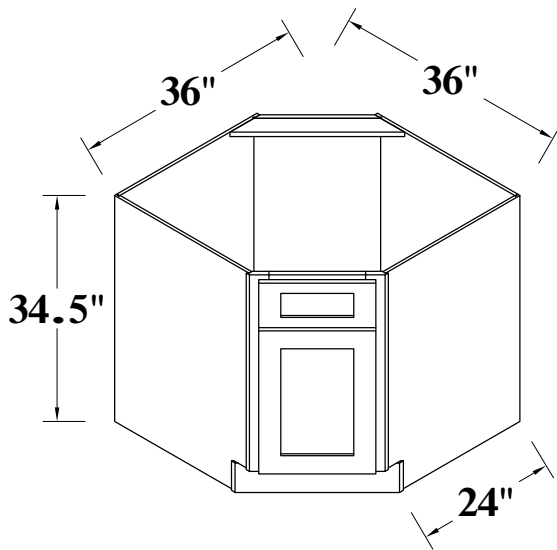

FRONT VIEW

SIDE VIEW

Features:

1 Door

2 Adjustable Shelves

ITEM CODE	DIMENSIONS	WEIGHT
B09FHD	9Wx34-1/2Hx24D	

BASE CABINET (SINGLE DRAWER, SINGLE DOOR)

FRONT VIEW

Features:

- 1 Small Top Drawer
- 2 Large Bottom Drawers

BASE END SHELF CABINET

FRONT VIEW

SIDE VIEW

Features:

- 2 Fixed Shelves
- Matching Color Finish
- For Both L/R

ITEM CODE	DIMENSIONS	WEIGHT
BES09	9Wx34-1/2Hx24D	

BASE LAZY SUSAN CORNER CABINET

ITEM CODE	DIMENSIONS	WEIGHT
CAR33	33Wx34-1/2Hx33D	

Features:

- 2 Wooden Baskets
- 1 Bi-Folding Door

ITEM CODE	DIMENSIONS	WEIGHT
CAR36	36Wx34-1/2Hx36D	

DIAGONAL CORNER SINK BASE 36"X36"

TOP VIEW

SIDE VIEW

Features :

- 1 Door**
- 1 Dummy Drawer**
- No Shelf**

ITEM CODE	DIMENSIONS	WEIGHT
NCSB36	36Wx34.5Hx36D	

DIAGONAL CORNER SINK BASE 42"X42"

TOP VIEW

SIDE VIEW