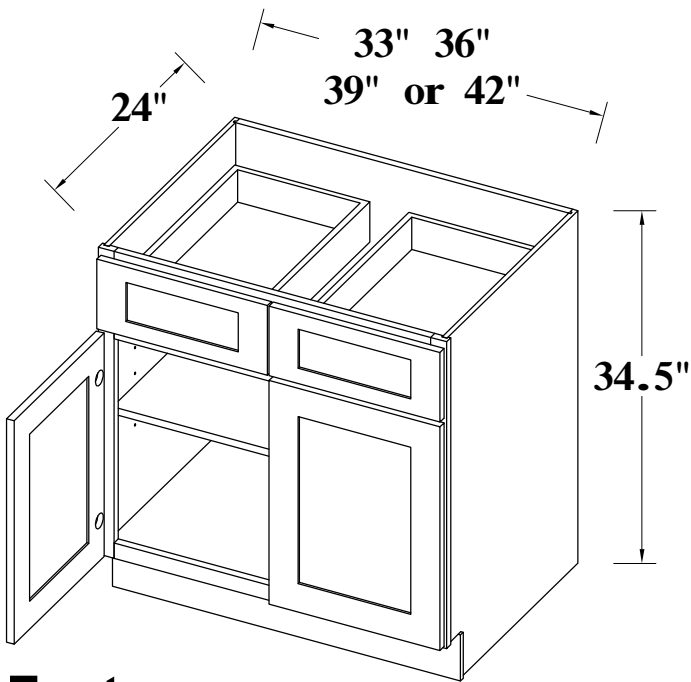

FRONT VIEW

SIDE VIEW

Features:

1 Door

2 Adjustable Shelves

ITEM CODE	DIMENSIONS	WEIGHT
B09FHD	9Wx34-1/2Hx24D	

BASE CABINET (SINGLE DRAWER, SINGLE DOOR)

FRONT VIEW

SIDE VIEW

- Features:**
- 1 Door & 1 Drawer
 - 1 Adjustable Shelf

ITEM CODE	DIMENSIONS	WEIGHT
B09	9Wx34-1/2Hx24D	
B12	12Wx34-1/2Hx24D	
B15	15Wx34-1/2Hx24D	
B18	18Wx34-1/2Hx24D	
B21	21Wx34-1/2Hx24D	

BASE CABINET (SINGLE DRAWER, DOUBLE DOORS)

FRONT VIEW

SIDE VIEW

- Features:**
- 2 Doors & 1 Drawer
 - 1 Adjustable Shelf

ITEM CODE	DIMENSIONS	WEIGHT
B24	24Wx34-1/2Hx24D	
B27	27Wx34-1/2Hx24D	
B30	30Wx34-1/2Hx24D	

BASE CABINET (DOUBLE DRAWERS, DOUBLE DOORS)

Features:

- 2 Doors, 2 Drawers
- 1 Adjustable Shelf

ITEM CODE	DIMENSIONS	WEIGHT
B33	33Wx34-1/2Hx24D	
B36	36Wx34-1/2Hx24D	
B39	39Wx34-1/2Hx24D	
B42	42Wx34-1/2Hx24D	

SINK BASE CABINET

Features:

- 2 Doors
- 1 Dummy Drawers
- No Shelf