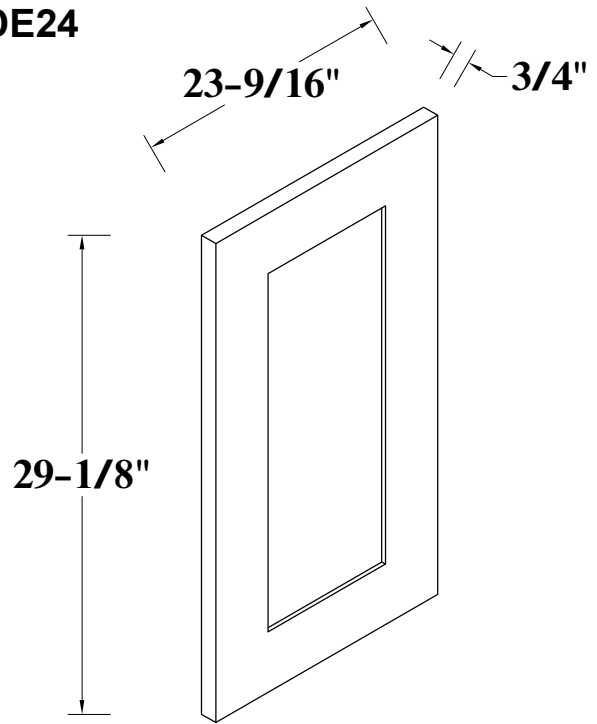

DECORATIVE BASE END PANEL
BDE24