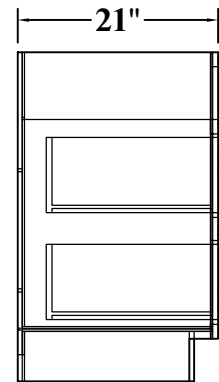

ITEM CODE	DIMENSIONS	WEIGHT
SB33	33Wx34-1/2Hx24D	
SB36	36Wx34-1/2Hx24D	
SB39	39Wx34-1/2Hx24D	
SB42	42Wx34-1/2Hx24D	

BLIND BASE CORNER CABINET

FRONT VIEW

SIDE VIEW

Features :

1 Door/1 Drawer

1 Adjustable Shelf

ITEM CODE	DIMENSIONS	WEIGHT
WES0942	9Wx42Hx12D	

WINE RACK WALL CABINET

Features :
Can Install Vertically
or Horizontally
Matching Color Finish

ITEM CODE	DIMENSIONS	WEIGHT
WR3015	30Wx15Hx12D	
WR3615	36Wx15Hx12D	

ITEM CODE	DIMENSIONS	WEIGHT
VDB12H	12Wx34-1/2Hx21D	
VDB15H	15Wx34-1/2Hx21D	
VDB18H	18Wx34-1/2Hx21D	
VDB21H	21Wx34-1/2Hx21D	
VDB24H	24Wx34-1/2Hx21D	

VANITY SINK BASE CABINET

Features:

2 Doors

1 Dummy Drawer

No Shelf

FRONT VIEW

SIDE VIEW

ITEM CODE	DIMENSIONS	WEIGHT
V2421H	24Wx34-1/2Hx21D	
V2721H	27Wx34-1/2Hx21D	
V3021H	30Wx34-1/2Hx21D	
V3321H	33Wx34-1/2Hx21D	
V3621H	36Wx34-1/2Hx21D	

VANITY SINK DRAWER BASE CABINET