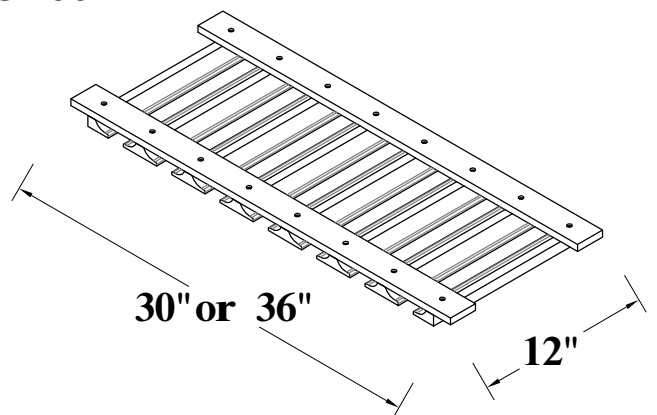

STEM WINE GLASS HOLDER

GR30

GR36