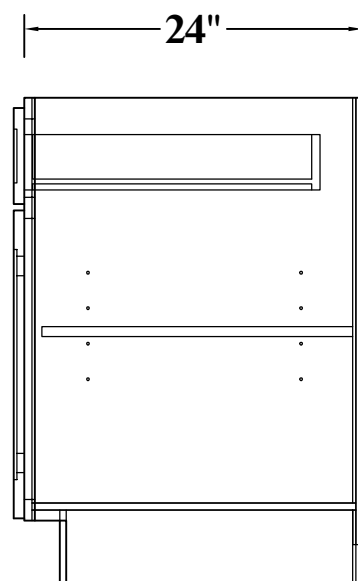

FRONT VIEW

SIDE VIEW

Features:

1 Door

2 Adjustable Shelves

ITEM CODE	DIMENSIONS	WEIGHT
B09FHD	9Wx34-1/2Hx24D	

BASE CABINET (SINGLE DRAWER, SINGLE DOOR)

FRONT VIEW

SIDE VIEW

- Features:**
- 1 Door & 1 Drawer
 - 1 Adjustable Shelf

ITEM CODE	DIMENSIONS	WEIGHT
B09	9Wx34-1/2Hx24D	
B12	12Wx34-1/2Hx24D	
B15	15Wx34-1/2Hx24D	
B18	18Wx34-1/2Hx24D	
B21	21Wx34-1/2Hx24D	

BASE CABINET (SINGLE DRAWER, DOUBLE DOORS)

FRONT VIEW

SIDE VIEW

- Features:**
- 2 Doors & 1 Drawer
 - 1 Adjustable Shelf

ITEM CODE	DIMENSIONS	WEIGHT
B24	24Wx34-1/2Hx24D	
B27	27Wx34-1/2Hx24D	
B30	30Wx34-1/2Hx24D	

BASE CABINET (DOUBLE DRAWERS, DOUBLE DOORS)

Features:

- 2 Doors, 2 Drawers
- 1 Adjustable Shelf

ITEM CODE	DIMENSIONS	WEIGHT
B33	33Wx34-1/2Hx24D	
B36	36Wx34-1/2Hx24D	
B39	39Wx34-1/2Hx24D	
B42	42Wx34-1/2Hx24D	

SINK BASE CABINET

Features:

- 2 Doors
- 1 Dummy Drawers
- No Shelf