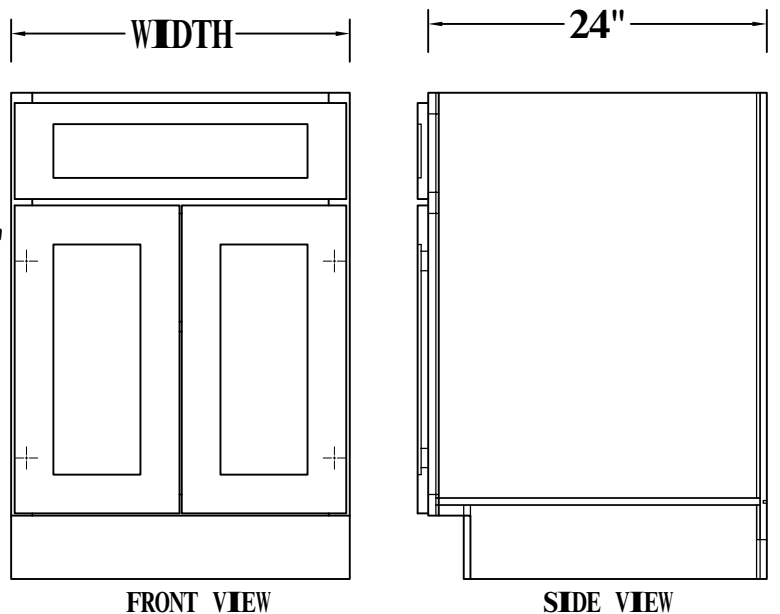

FRONT VIEW

SIDE VIEW

Features:

1 Door

2 Adjustable Shelves

ITEM CODE	DIMENSIONS	WEIGHT
B09FHD	9Wx34-1/2Hx24D	

BASE CABINET (SINGLE DRAWER, SINGLE DOOR)

FRONT VIEW

SIDE VIEW

- Features:**
- 1 Door & 1 Drawer
 - 1 Adjustable Shelf

ITEM CODE	DIMENSIONS	WEIGHT
B09	9Wx34-1/2Hx24D	
B12	12Wx34-1/2Hx24D	
B15	15Wx34-1/2Hx24D	
B18	18Wx34-1/2Hx24D	
B21	21Wx34-1/2Hx24D	

BASE CABINET (SINGLE DRAWER, DOUBLE DOORS)

FRONT VIEW

SIDE VIEW

- Features:**
- 2 Doors & 1 Drawer
 - 1 Adjustable Shelf

ITEM CODE	DIMENSIONS	WEIGHT
B24	24Wx34-1/2Hx24D	
B27	27Wx34-1/2Hx24D	
B30	30Wx34-1/2Hx24D	

BASE CABINET (DOUBLE DRAWERS, DOUBLE DOORS)

Features:

- 2 Doors, 2 Drawers
- 1 Adjustable Shelf

ITEM CODE	DIMENSIONS	WEIGHT
B33	33Wx34-1/2Hx24D	
B36	36Wx34-1/2Hx24D	
B39	39Wx34-1/2Hx24D	
B42	42Wx34-1/2Hx24D	

SINK BASE CABINET

Features:

- 2 Doors
- 1 Dummy Drawers
- No Shelf