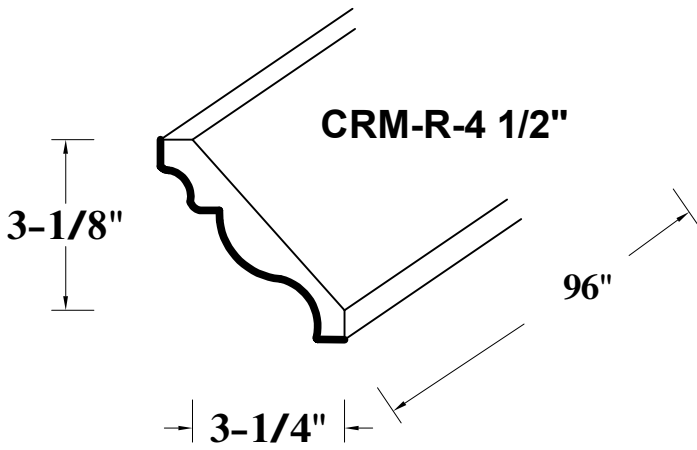

PLYWOOD FINISHED END PANEL

ROLL OUT DRAWER FOR BASE AND PANTRY

RD18
RD21
RD24
RD27
RD30
RD33
RD36

CROWN MOULDING

DENTIL MOULDING

ROPE MOULDING

LIGHT MOULDING

SAMPLE DOOR