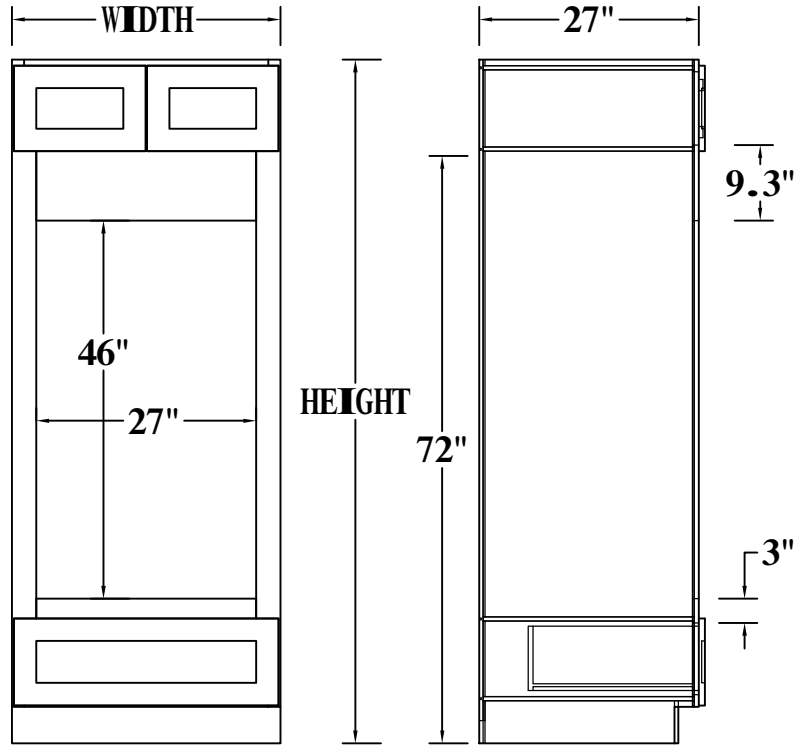

FRONT VIEW

SIDE VIEW

Features:

1 Door

2 Adjustable Shelves

ITEM CODE	DIMENSIONS	WEIGHT
B09FHD	9Wx34-1/2Hx24D	

BASE CABINET (SINGLE DRAWER, SINGLE DOOR)

FRONT VIEW

SIDE VIEW

ITEM CODE	DIMENSIONS	WEIGHT
WP242496	24Wx96Hx24D	
WP302496	30Wx96Hx24D	

Features:

- 4 Doors
- 3 Adjustable Top Shelves
- 2 Bottom Shelves

OVEN CABINET, DOUBLE DOORS ON UPPER

Features:

- 2 Doors On Upper**
- 1 Large Open Shelf**
- 1 Bottom Drawer**

FRONT VIEW

SIDE VIEW

ITEM CODE	DIMENSIONS	WEIGHT
OC3084	30Wx84Hx27D	
OC3090	30Wx90Hx27D	
OC3384	33Wx84Hx27D	
OC3390	33Wx90Hx27D	

OVEN CABINET, DOUBLE DOORS ON UPPER

Features:

- 2 Doors On Upper**
- 1 Adjustable Shelf**
- 1 Large Open Shelf**
- 1 Bottom Drawer**

FRONT VIEW

SIDE VIEW

ITEM CODE	DIMENSIONS	WEIGHT
OC3096	30Wx96Hx27D	
OC3396	33Wx96Hx27D	

WALL CABINET SINGLE DOOR

FRONT VIEW

SIDE VIEW

ITEM CODE	DIMENSIONS	WEIGHT
W0930	9Wx30Hx12D	
W1230	12Wx30Hx12D	
W1530	15Wx30Hx12D	
W1830	18Wx30Hx12D	
W2130	21Wx30Hx12D	
W0936	9Wx36Hx12D	
W1236	12Wx36Hx12D	
W1536	15Wx36Hx12D	
W1836	18Wx36Hx12D	
W2136	21Wx36Hx12D	