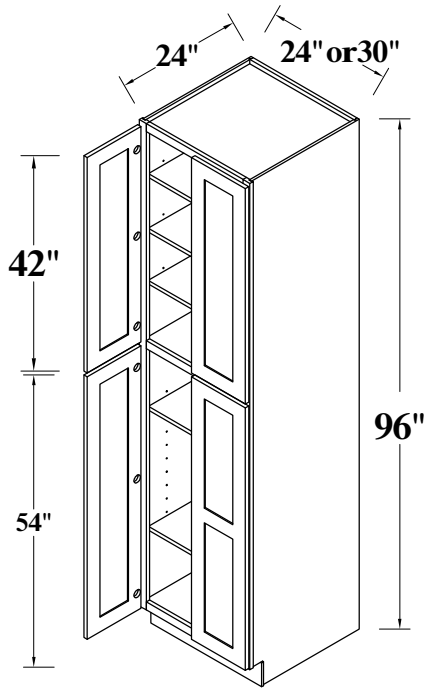

FRONT VIEW

SIDE VIEW

Features:

1 Door

2 Adjustable Shelves

ITEM CODE	DIMENSIONS	WEIGHT
B09FHD	9Wx34-1/2Hx24D	

BASE CABINET (SINGLE DRAWER, SINGLE DOOR)

FRONT VIEW

ITEM CODE	DIMENSIONS	WEIGHT
WP182484	18Wx84Hx24D	
WP182490	18Wx90Hx24D	

PANTRY TALL CABINET

Features:

- 4 Doors
- 2 Adjustable Top Shelves
- 2 Bottom Shelves

ITEM CODE	DIMENSIONS	WEIGHT
WP242484	24Wx84Hx24D	
WP242490	24Wx90Hx24D	
WP302484	30Wx84Hx24D	
WP302490	30Wx90Hx24D	

PANTRY TALL CABINET

FRONT VIEW

SIDE VIEW

ITEM CODE	DIMENSIONS	WEIGHT
WP182496	18Wx96Hx24D	

Features:

- 2 Doors
- 3 Adjustable Top Shelves
- 2 Bottom Shelves

PANTRY TALL CABINET

FRONT VIEW

SIDE VIEW

ITEM CODE	DIMENSIONS	WEIGHT
WP242496	24Wx96Hx24D	
WP302496	30Wx96Hx24D	

Features:

- 4 Doors
- 3 Adjustable Top Shelves
- 2 Bottom Shelves

OVEN CABINET, DOUBLE DOORS ON UPPER

Features:

- 2 Doors On Upper**
- 1 Large Open Shelf**
- 1 Bottom Drawer**