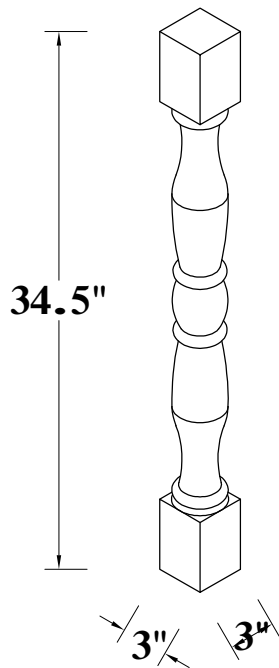

FLUTED POST

TP34 1/2