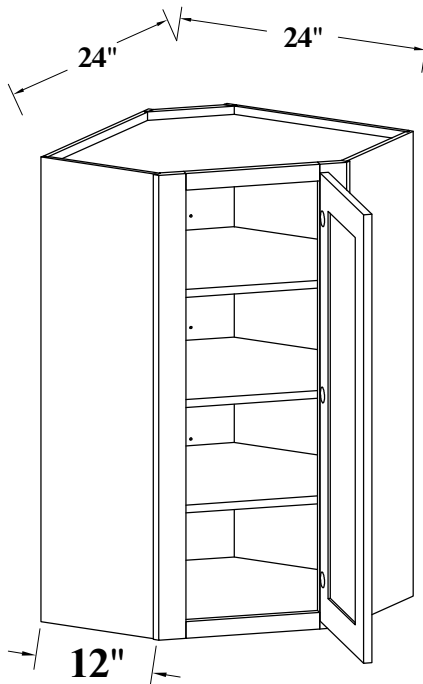

FRONT VIEW

SIDE VIEW

Features:

1 Door

2 Adjustable Shelves

ITEM CODE	DIMENSIONS	WEIGHT
B09FHD	9Wx34-1/2Hx24D	

BASE CABINET (SINGLE DRAWER, SINGLE DOOR)

FRONT VIEW

SIDE VIEW

- Features:**
- 1 Door & 1 Drawer
 - 1 Adjustable Shelf

ITEM CODE	DIMENSIONS	WEIGHT
B09	9Wx34-1/2Hx24D	
B12	12Wx34-1/2Hx24D	
B15	15Wx34-1/2Hx24D	
B18	18Wx34-1/2Hx24D	
B21	21Wx34-1/2Hx24D	

BASE CABINET (SINGLE DRAWER, DOUBLE DOORS)

SIDE VIEW

ITEM CODE	DIMENSIONS	WEIGHT
WDC2430	24Wx30Hx24D	
WDC2436	24Wx36Hx24D	

Features :

1 Door

2 Adjustable Shelves

WALL DIAGONAL CABINET, 42" H

TOP VIEW

SIDE VIEW

ITEM CODE	DIMENSIONS	WEIGHT
WDC2442	24Wx42Hx24D	

Features :

1 Door

3 Adjustable Shelves

WALL END SHELF, 30" H & 36" H

TOP VIEW

SIDE VIEW

Features :