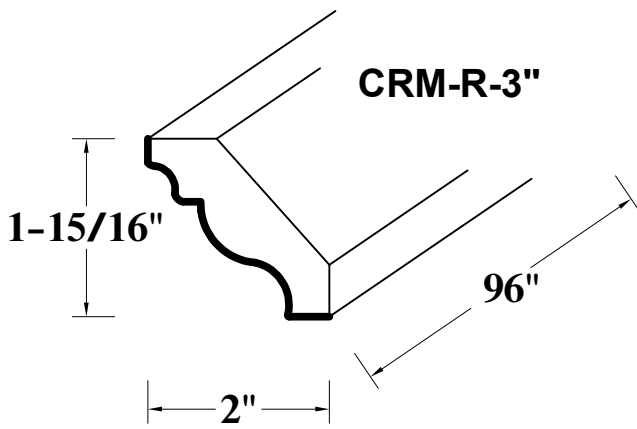

CROWN MOULDING