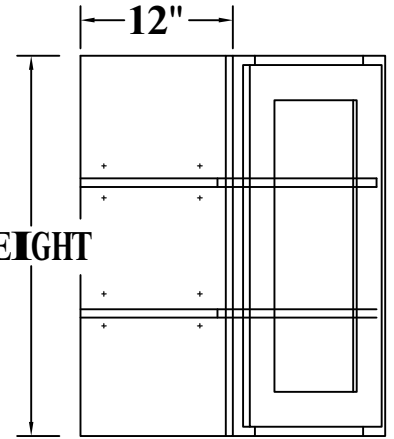

FRONT VIEW

SIDE VIEW

Features:

1 Door

2 Adjustable Shelves

ITEM CODE	DIMENSIONS	WEIGHT
B09FHD	9Wx34-1/2Hx24D	

BASE CABINET (SINGLE DRAWER, SINGLE DOOR)

FRONT VIEW

SIDE VIEW

- Features:**
- 1 Door & 1 Drawer
 - 1 Adjustable Shelf

ITEM CODE	DIMENSIONS	WEIGHT
B09	9Wx34-1/2Hx24D	
B12	12Wx34-1/2Hx24D	
B15	15Wx34-1/2Hx24D	
B18	18Wx34-1/2Hx24D	
B21	21Wx34-1/2Hx24D	

BASE CABINET (SINGLE DRAWER, DOUBLE DOORS)

SIDE VIEW

ITEM CODE	DIMENSIONS	WEIGHT
WDC2430	24Wx30Hx24D	
WDC2436	24Wx36Hx24D	

Features :

1 Door

2 Adjustable Shelves

WALL DIAGONAL CABINET, 42" H

TOP VIEW

SIDE VIEW

ITEM CODE	DIMENSIONS	WEIGHT
WDC2442	24Wx42Hx24D	

Features :

1 Door

3 Adjustable Shelves

WALL END SHELF, 30" H & 36" H

TOP VIEW

SIDE VIEW

Features :