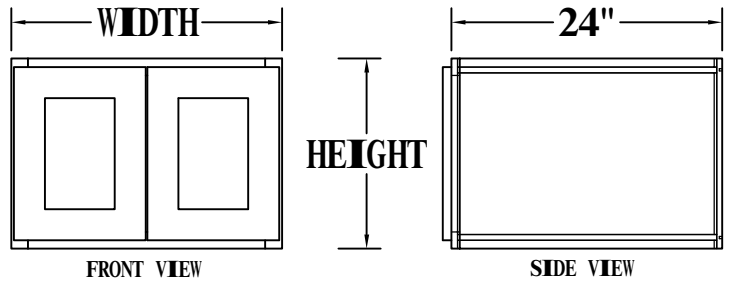

ITEM CODE	DIMENSIONS	WEIGHT
W331224	33Wx12Hx24D	
W331524	33Wx15Hx24D	
W331824	33Wx18Hx24D	
W361224	36Wx12Hx24D	
W361524	36Wx15Hx24D	
W361824	36Wx18Hx24D	
W391224	39Wx12Hx24D	
W391524	39Wx15Hx24D	
W391824	39Wx18Hx24D