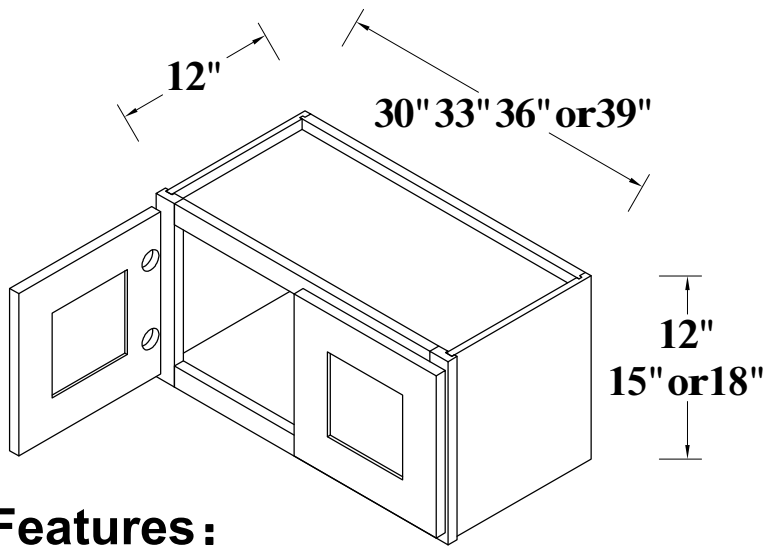

FRONT VIEW

SIDE VIEW

Features:

1 Door

2 Adjustable Shelves

ITEM CODE	DIMENSIONS	WEIGHT
B09FHD	9Wx34-1/2Hx24D	

BASE CABINET (SINGLE DRAWER, SINGLE DOOR)

FRONT VIEW

SIDE VIEW

- Features:**
- 1 Door & 1 Drawer
 - 1 Adjustable Shelf

ITEM CODE	DIMENSIONS	WEIGHT
B09	9Wx34-1/2Hx24D	
B12	12Wx34-1/2Hx24D	
B15	15Wx34-1/2Hx24D	
B18	18Wx34-1/2Hx24D	
B21	21Wx34-1/2Hx24D	

BASE CABINET (SINGLE DRAWER, DOUBLE DOORS)

FRONT VIEW

SIDE VIEW

- Features:**
- 2 Doors & 1 Drawer
 - 1 Adjustable Shelf

ITEM CODE	DIMENSIONS	WEIGHT
B24	24Wx34-1/2Hx24D	
B27	27Wx34-1/2Hx24D	
B30	30Wx34-1/2Hx24D	

BASE CABINET (DOUBLE DRAWERS, DOUBLE DOORS)

WALL BLIND CORNER CABINET

ITEM CODE	DIMENSIONS	WEIGHT
BLW2742	27Wx42Hx12D	

*11.75" wide door. 9" wide filler in the middle

Features :

- 1 Door, 3 Adjustable Shelves
- For Both L/R

WALL CABINET DOUBLE DOORS