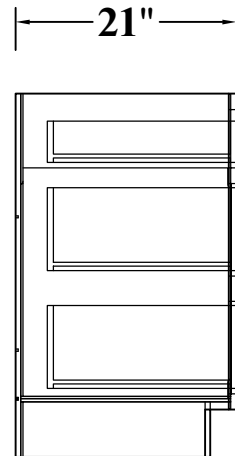

SIDE VIEW

ITEM CODE	DIMENSIONS	WEIGHT
VCD6021H	60Wx34.5Hx21D