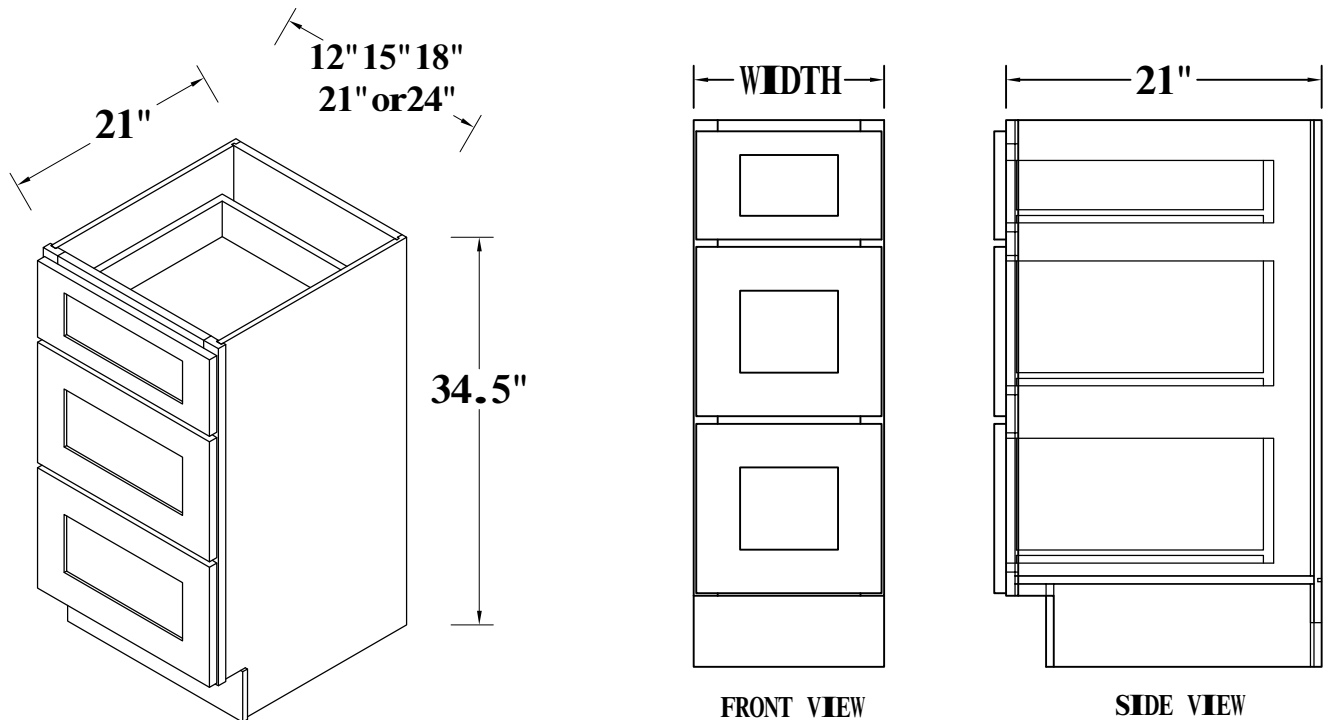

ITEM CODE	DIMENSIONS	WEIGHT
SB33	33Wx34-1/2Hx24D	
SB36	36Wx34-1/2Hx24D	
SB39	39Wx34-1/2Hx24D	
SB42	42Wx34-1/2Hx24D	

BLIND BASE CORNER CABINET

FRONT VIEW

SIDE VIEW

Features :

1 Door/1 Drawer

1 Adjustable Shelf

ITEM CODE	DIMENSIONS	WEIGHT
BLB3639	27Wx34-1/2Hx24D	
BLB3942	33Wx34-1/2Hx24D	
BLB4245	39Wx34-1/2Hx24D	

*Filler in the middle is about 12" wide for all three sizes

*BLB3639: 27" wide box. 8.75" wide door & drawer. Recommended space 36" to 39"

ITEM CODE	DIMENSIONS	WEIGHT
WES0942	9Wx42Hx12D	

WINE RACK WALL CABINET

Features :
Can Install Vertically
or Horizontally
Matching Color Finish

ITEM CODE	DIMENSIONS	WEIGHT
WR3015	30Wx15Hx12D	
WR3615	36Wx15Hx12D	

PLATE RACK WALL CABINET

Features :
10 Plate Slots
Matching Color Finish

ITEM CODE	DIMENSIONS	WEIGHT
PR3015	30Wx15Hx12D	

DESK KNEE DRAWER

VANITY 3 DRAWERS CABINET

Features :

- 1 Small Top Drawer
- 2 Large Bottom Drawers