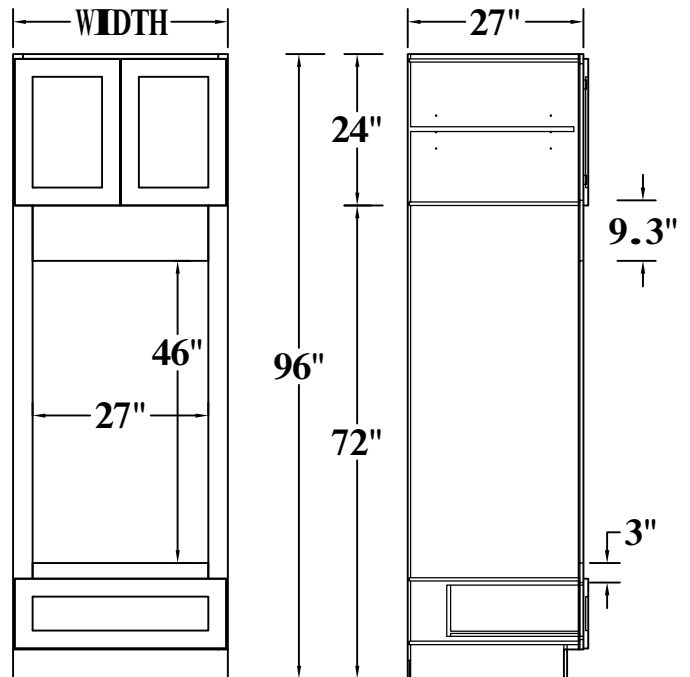

FRONT VIEW

SIDE VIEW

Features:

1 Door

2 Adjustable Shelves

ITEM CODE	DIMENSIONS	WEIGHT
B09FHD	9Wx34-1/2Hx24D	

BASE CABINET (SINGLE DRAWER, SINGLE DOOR)

FRONT VIEW

SIDE VIEW

ITEM CODE	DIMENSIONS	WEIGHT
WP242496	24Wx96Hx24D	
WP302496	30Wx96Hx24D	

Features:

- 4 Doors
- 3 Adjustable Top Shelves
- 2 Bottom Shelves

OVEN CABINET, DOUBLE DOORS ON UPPER

Features:

- 2 Doors On Upper**
- 1 Large Open Shelf**
- 1 Bottom Drawer**

FRONT VIEW

SIDE VIEW

ITEM CODE	DIMENSIONS	WEIGHT
OC3084	30Wx84Hx27D	
OC3090	30Wx90Hx27D	
OC3384	33Wx84Hx27D	
OC3390	33Wx90Hx27D	

OVEN CABINET, DOUBLE DOORS ON UPPER

Features:

- 2 Doors On Upper**
- 1 Adjustable Shelf**
- 1 Large Open Shelf**
- 1 Bottom Drawer**

FRONT VIEW

SIDE VIEW

ITEM CODE	DIMENSIONS	WEIGHT
OC3096	30Wx96Hx27D	
OC3396	33Wx96Hx27D	

WALL CABINET SINGLE DOOR

FRONT VIEW

SIDE VIEW

ITEM CODE	DIMENSIONS	WEIGHT
W0930	9Wx30Hx12D	
W1230	12Wx30Hx12D	
W1530	15Wx30Hx12D	
W1830	18Wx30Hx12D	
W2130	21Wx30Hx12D	
W0936	9Wx36Hx12D	
W1236	12Wx36Hx12D	
W1536	15Wx36Hx12D	
W1836	18Wx36Hx12D	
W2136	21Wx36Hx12D	