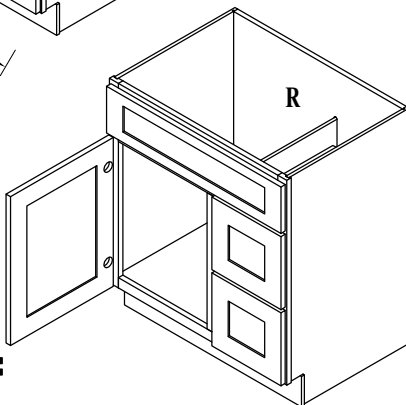

FRONT VIEW

SIDE VIEW

ITEM CODE	DIMENSIONS	WEIGHT
VSD3021H-L	30Wx34.5Hx21D	

Features:

1 Door

1 Dummy Drawer On Top

2 Drawers On Side/No Shelf

VSD3021H-L Drawers On Left