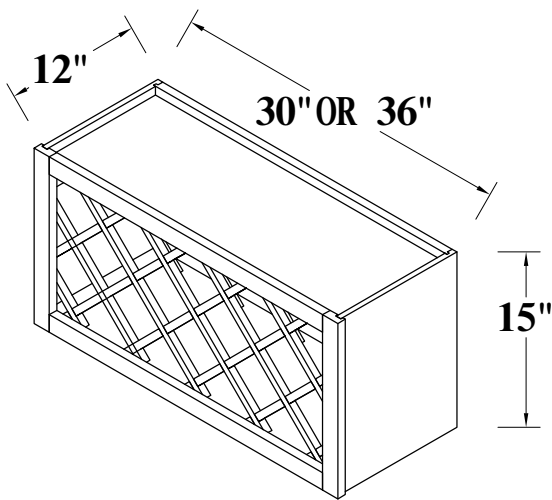

SIDE VIEW

ITEM CODE	DIMENSIONS	WEIGHT
WDC2430	24Wx30Hx24D	
WDC2436	24Wx36Hx24D	

Features :

1 Door

2 Adjustable Shelves

WALL DIAGONAL CABINET, 42" H

TOP VIEW

SIDE VIEW

ITEM CODE	DIMENSIONS	WEIGHT
WDC2442	24Wx42Hx24D	

Features :

1 Door

3 Adjustable Shelves

WALL END SHELF, 30" H & 36" H

TOP VIEW

SIDE VIEW

Features :

**2 Fixed Shelves
For Both L/R
Matching Color Finish**

ITEM CODE	DIMENSIONS	WEIGHT
WES0930	9Wx30Hx12D	
WES0936	9Wx36Hx12D	

WALL END SHELF, 42" H

TOP VIEW

SIDE VIEW

Features :

**3 Fixed Shelves
For Both L/R
Matching Color Finish**

ITEM CODE	DIMENSIONS	WEIGHT
WES0942	9Wx42Hx12D	

WINE RACK WALL CABINET

Features :
Can Install Vertically
or Horizontally
Matching Color Finish

ITEM CODE	DIMENSIONS	WEIGHT
WR3015	30Wx15Hx12D	
WR3615	36Wx15Hx12D	