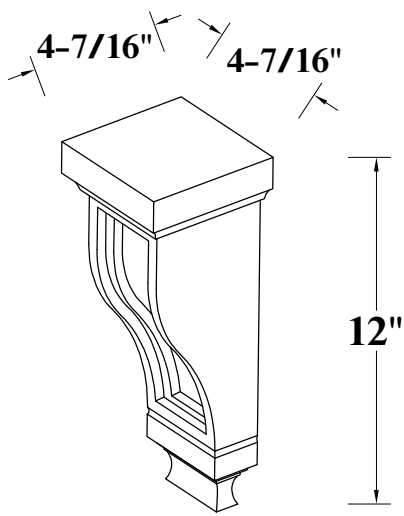

CORBEL
CORBEL-58