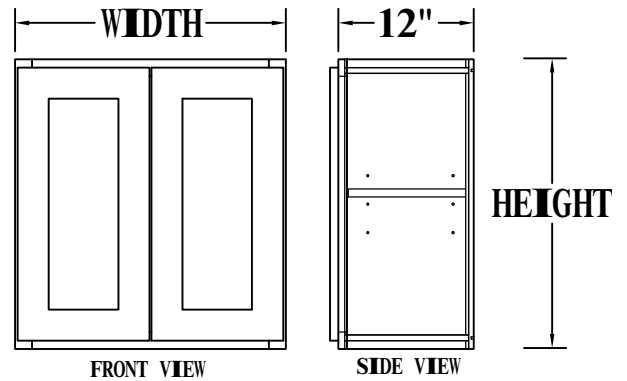

WALL CABINET DOUBLE DOORS

ITEM CODE	DIMENSIONS	WEIGHT
W3021	30Wx21Hx12D	
W3024	30Wx24Hx12D	
W3324	33Wx24Hx12D	
W3621	36Wx21Hx12D	
W3624	36Wx24Hx12D	
W3924	39Wx24Hx12D	

Features:

- 2 Doors
- 1 Adjustable Shelf