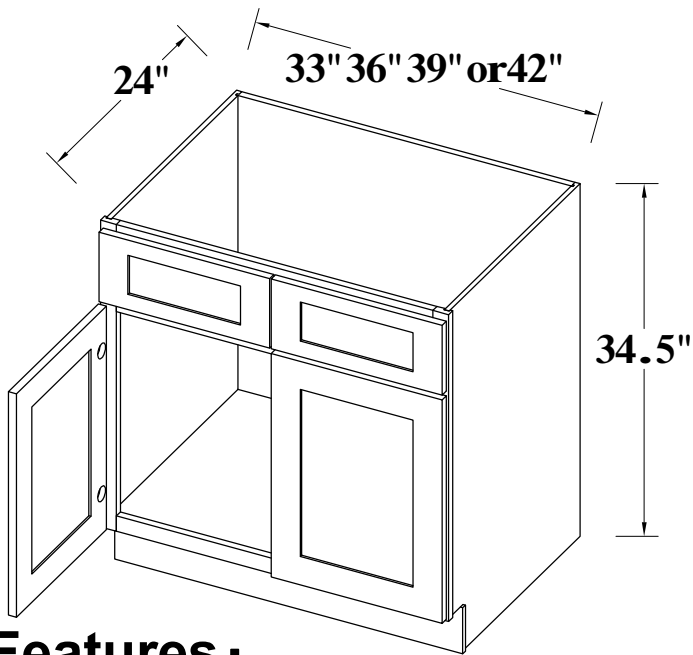

SIDE VIEW

- Features:**
- 1 Door & 1 Drawer
 - 1 Adjustable Shelf

ITEM CODE	DIMENSIONS	WEIGHT
B09	9Wx34-1/2Hx24D	
B12	12Wx34-1/2Hx24D	
B15	15Wx34-1/2Hx24D	
B18	18Wx34-1/2Hx24D	
B21	21Wx34-1/2Hx24D	

BASE CABINET (SINGLE DRAWER, DOUBLE DOORS)

FRONT VIEW

SIDE VIEW

- Features:**
- 2 Doors & 1 Drawer
 - 1 Adjustable Shelf

ITEM CODE	DIMENSIONS	WEIGHT
B24	24Wx34-1/2Hx24D	
B27	27Wx34-1/2Hx24D	
B30	30Wx34-1/2Hx24D	

BASE CABINET (DOUBLE DRAWERS, DOUBLE DOORS)

Features:

- 2 Doors, 2 Drawers
- 1 Adjustable Shelf

ITEM CODE	DIMENSIONS	WEIGHT
B33	33Wx34-1/2Hx24D	
B36	36Wx34-1/2Hx24D	
B39	39Wx34-1/2Hx24D	
B42	42Wx34-1/2Hx24D	

SINK BASE CABINET

Features:

- 2 Doors
- 1 Dummy Drawers
- No Shelf

ITEM CODE	DIMENSIONS	WEIGHT
SB30	30Wx34-1/2Hx24D	

SINK BASE CABINET (DOUBLE DRAWERS, DOUBLE DOORS)

FRONT VIEW

SIDE VIEW

Features :

2 Doors

2 Dummy Drawers

No Shelf