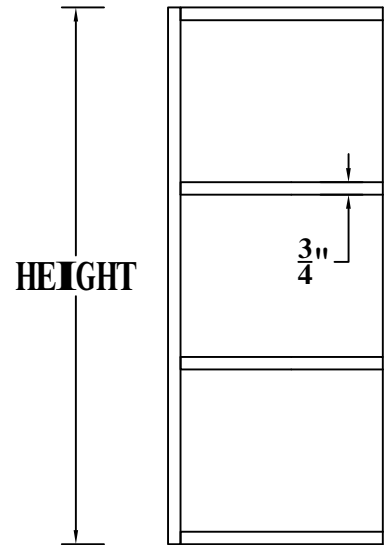

FRONT VIEW

SIDE VIEW

Features:

1 Door

2 Adjustable Shelves

ITEM CODE	DIMENSIONS	WEIGHT
B09FHD	9Wx34-1/2Hx24D	

BASE CABINET (SINGLE DRAWER, SINGLE DOOR)

FRONT VIEW

SIDE VIEW

- Features:**
- 1 Door & 1 Drawer
 - 1 Adjustable Shelf

ITEM CODE	DIMENSIONS	WEIGHT
B09	9Wx34-1/2Hx24D	
B12	12Wx34-1/2Hx24D	
B15	15Wx34-1/2Hx24D	
B18	18Wx34-1/2Hx24D	
B21	21Wx34-1/2Hx24D	

BASE CABINET (SINGLE DRAWER, DOUBLE DOORS)

SIDE VIEW

ITEM CODE	DIMENSIONS	WEIGHT
WDC2430	24Wx30Hx24D	
WDC2436	24Wx36Hx24D	

Features :

1 Door

2 Adjustable Shelves

WALL DIAGONAL CABINET, 42" H

TOP VIEW

SIDE VIEW

ITEM CODE	DIMENSIONS	WEIGHT
WDC2442	24Wx42Hx24D	

Features :

1 Door

3 Adjustable Shelves

WALL END SHELF, 30" H & 36" H

TOP VIEW

SIDE VIEW

Features :