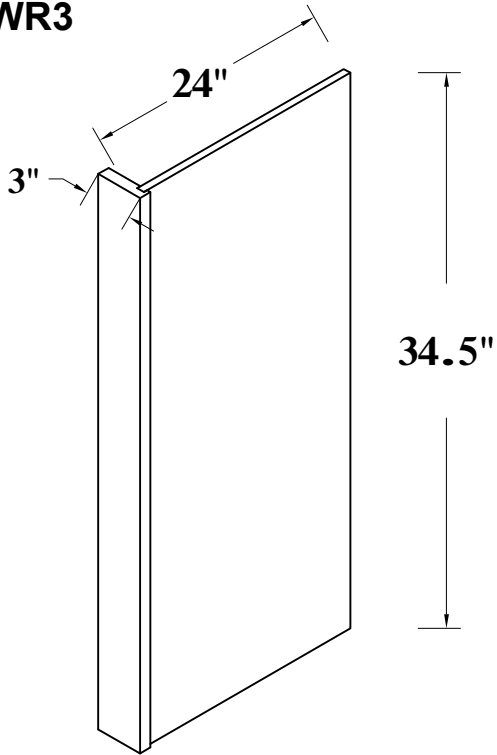

DISH WASHER PANEL

DWR3