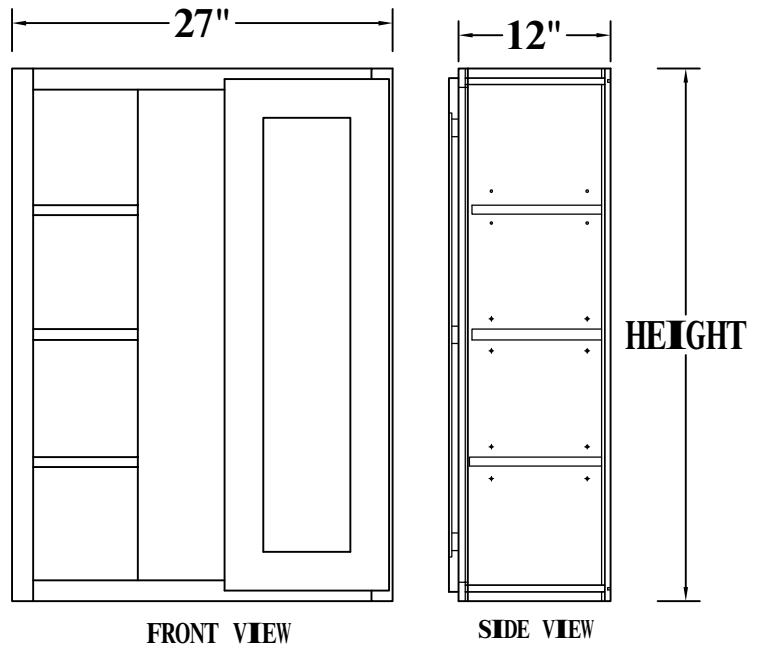

WALL BLIND CORNER CABINET

ITEM CODE	DIMENSIONS	WEIGHT
BLW2742	27Wx42Hx12D	

*11.75" wide door. 9" wide filler in the middle

Features :

- 1 Door, 3 Adjustable Shelves
- For Both L/R