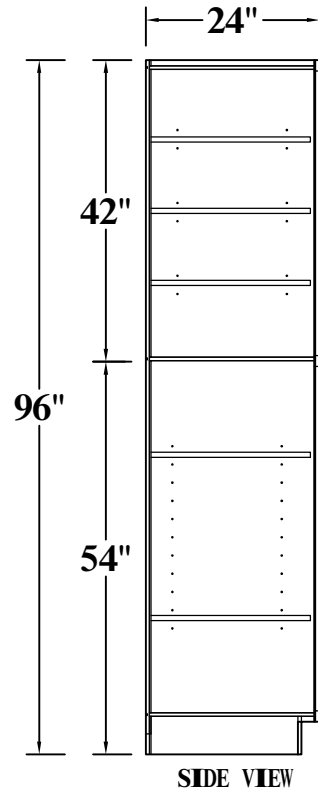

FRONT VIEW

SIDE VIEW

Features:

1 Door

2 Adjustable Shelves

ITEM CODE	DIMENSIONS	WEIGHT
B09FHD	9Wx34-1/2Hx24D	

BASE CABINET (SINGLE DRAWER, SINGLE DOOR)

FRONT VIEW

ITEM CODE	DIMENSIONS	WEIGHT
WP182484	18Wx84Hx24D	
WP182490	18Wx90Hx24D	

PANTRY TALL CABINET

Features:

- 4 Doors
- 2 Adjustable Top Shelves
- 2 Bottom Shelves

ITEM CODE	DIMENSIONS	WEIGHT
WP242484	24Wx84Hx24D	
WP242490	24Wx90Hx24D	
WP302484	30Wx84Hx24D	
WP302490	30Wx90Hx24D	

PANTRY TALL CABINET

FRONT VIEW

SIDE VIEW

ITEM CODE	DIMENSIONS	WEIGHT
WP182496	18Wx96Hx24D	

Features:

- 2 Doors
- 3 Adjustable Top Shelves
- 2 Bottom Shelves

PANTRY TALL CABINET

FRONT VIEW

SIDE VIEW

ITEM CODE	DIMENSIONS	WEIGHT
WP242496	24Wx96Hx24D	
WP302496	30Wx96Hx24D	

Features:

- 4 Doors
- 3 Adjustable Top Shelves
- 2 Bottom Shelves

OVEN CABINET, DOUBLE DOORS ON UPPER

Features:

- 2 Doors On Upper**
- 1 Large Open Shelf**
- 1 Bottom Drawer**