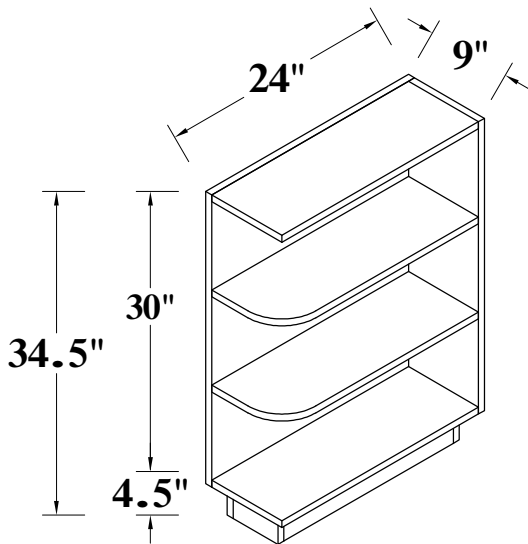

BASE END SHELF CABINET

FRONT VIEW