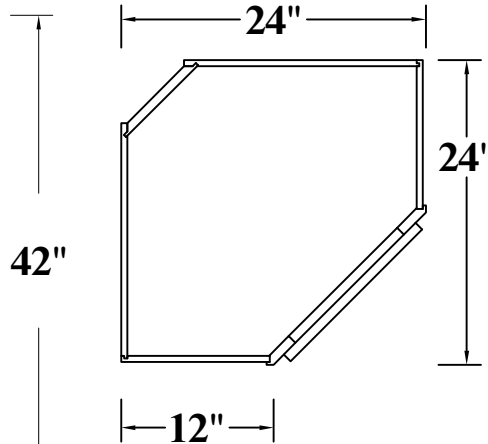

FRONT VIEW

SIDE VIEW

Features:

1 Door

2 Adjustable Shelves

ITEM CODE	DIMENSIONS	WEIGHT
B09FHD	9Wx34-1/2Hx24D	

BASE CABINET (SINGLE DRAWER, SINGLE DOOR)

FRONT VIEW

SIDE VIEW

- Features:**
- 1 Door & 1 Drawer
 - 1 Adjustable Shelf

ITEM CODE	DIMENSIONS	WEIGHT
B09	9Wx34-1/2Hx24D	
B12	12Wx34-1/2Hx24D	
B15	15Wx34-1/2Hx24D	
B18	18Wx34-1/2Hx24D	
B21	21Wx34-1/2Hx24D	

BASE CABINET (SINGLE DRAWER, DOUBLE DOORS)

SIDE VIEW

ITEM CODE	DIMENSIONS	WEIGHT
WDC2430	24Wx30Hx24D	
WDC2436	24Wx36Hx24D	

Features :

1 Door

2 Adjustable Shelves

WALL DIAGONAL CABINET, 42" H

TOP VIEW

SIDE VIEW

ITEM CODE	DIMENSIONS	WEIGHT
WDC2442	24Wx42Hx24D	

Features :

1 Door

3 Adjustable Shelves

WALL END SHELF, 30" H & 36" H

TOP VIEW

SIDE VIEW

Features :