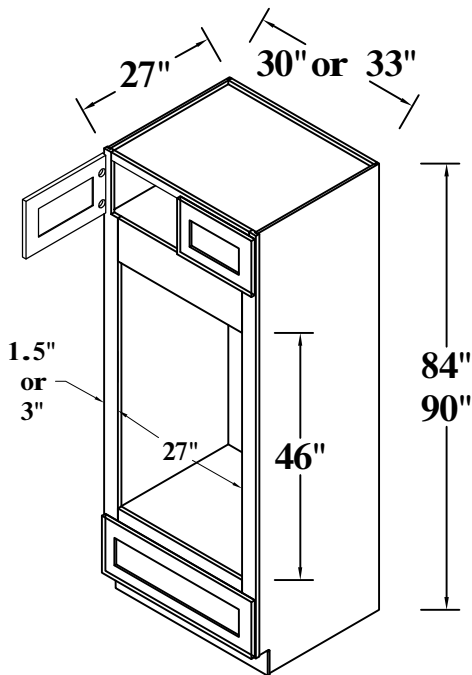

FRONT VIEW

SIDE VIEW

Features:

1 Door

2 Adjustable Shelves

ITEM CODE	DIMENSIONS	WEIGHT
B09FHD	9Wx34-1/2Hx24D	

BASE CABINET (SINGLE DRAWER, SINGLE DOOR)

FRONT VIEW

ITEM CODE	DIMENSIONS	WEIGHT
WP182484	18Wx84Hx24D	
WP182490	18Wx90Hx24D	

PANTRY TALL CABINET

Features:

- 4 Doors
- 2 Adjustable Top Shelves
- 2 Bottom Shelves

ITEM CODE	DIMENSIONS	WEIGHT
WP242484	24Wx84Hx24D	
WP242490	24Wx90Hx24D	
WP302484	30Wx84Hx24D	
WP302490	30Wx90Hx24D	

PANTRY TALL CABINET

FRONT VIEW

SIDE VIEW

ITEM CODE	DIMENSIONS	WEIGHT
WP182496	18Wx96Hx24D	

Features:

- 2 Doors
- 3 Adjustable Top Shelves
- 2 Bottom Shelves

PANTRY TALL CABINET

FRONT VIEW

SIDE VIEW

ITEM CODE	DIMENSIONS	WEIGHT
WP242496	24Wx96Hx24D	
WP302496	30Wx96Hx24D	

Features:

- 4 Doors
- 3 Adjustable Top Shelves
- 2 Bottom Shelves

OVEN CABINET, DOUBLE DOORS ON UPPER

Features:

- 2 Doors On Upper**
- 1 Large Open Shelf**
- 1 Bottom Drawer**