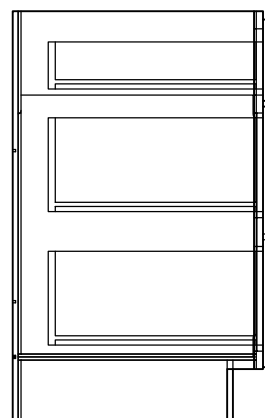

FRONT VIEW

SIDE VIEW

ITEM CODE	DIMENSIONS	WEIGHT
OC3096	30Wx96Hx27D	
OC3396	33Wx96Hx27D	

WALL CABINET SINGLE DOOR

FRONT VIEW

SIDE VIEW

ITEM CODE	DIMENSIONS	WEIGHT
W0930	9Wx30Hx12D	
W1230	12Wx30Hx12D	
W1530	15Wx30Hx12D	
W1830	18Wx30Hx12D	
W2130	21Wx30Hx12D	
W0936	9Wx36Hx12D	
W1236	12Wx36Hx12D	
W1536	15Wx36Hx12D	
W1836	18Wx36Hx12D	
W2136	21Wx36Hx12D	

FRONT VIEW

SIDE VIEW

ITEM CODE	DIMENSIONS	WEIGHT
VCD6021H	60Wx34.5Hx21D	

VANITY SINK DRAWER BASE COMBO

Features:

- 2 Doors On Bottom**
- 1 Dummy Drawer On Top**
- 6 Drawers On Sides/No Shelf**
- VSD4821H=12"+24"+12"**
- VSD6021H=12"+36"+12"**