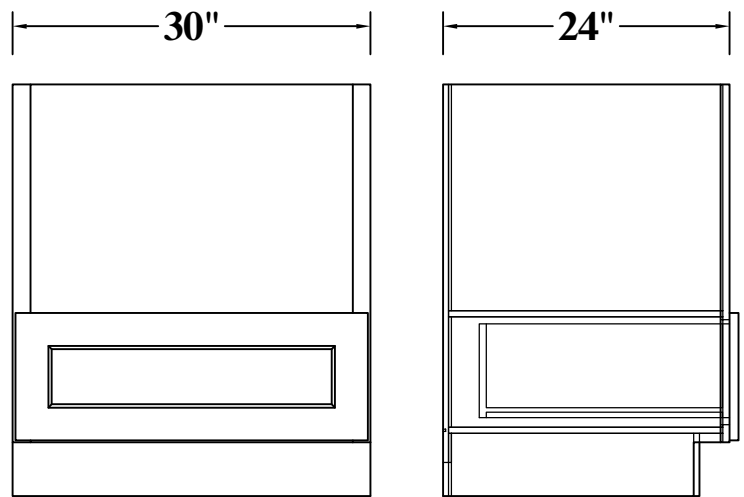

FRONT VIEW

SIDE VIEW

Features:

1 Door

2 Adjustable Shelves

ITEM CODE	DIMENSIONS	WEIGHT
B09FHD	9Wx34-1/2Hx24D	

BASE CABINET (SINGLE DRAWER, SINGLE DOOR)

FRONT VIEW

TOP VIEW

SIDE VIEW

Features :

- 1 Door**
- 1 Dummy Drawer**
- No Shelf**

ITEM CODE	DIMENSIONS	WEIGHT
NCSB36	36Wx34.5Hx36D	

DIAGONAL CORNER SINK BASE 42"X42"

TOP VIEW

SIDE VIEW

Features :

- 2 Doors**
- 1 Dummy Drawer**
- No Shelf**

ITEM CODE	DIMENSIONS	WEIGHT
NCSB42	42Wx34.5Hx42D	

FARMER SINK BASE CABINET

Features:
2 Door
No Shelf

FRONT VIEW

SIDE VIEW

ITEM CODE	DIMENSIONS	WEIGHT
FSB36	36Wx34.5Hx24D	

BASE MICROWAVE CABINET

Features:
1 Bottom Drawer

FRONT VIEW

SIDE VIEW

ITEM CODE	DIMENSIONS	WEIGHT
BMC30	30Wx34.5Hx24D	

PANTRY TALL CABINET

Features:

- 2 Doors
- 2 Adjustable Top Shelves
- 2 Bottom Shelves