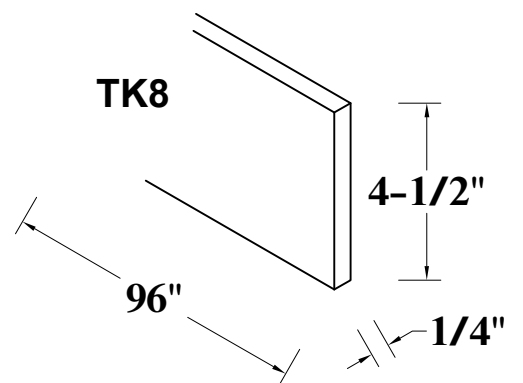

TOTEMIC BASE BOARD