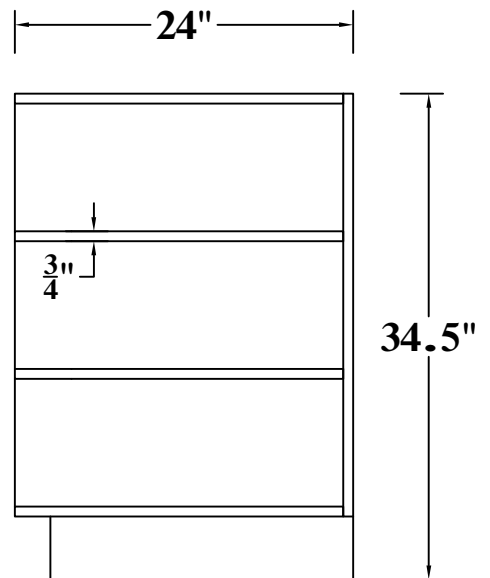

FRONT VIEW

SIDE VIEW

Features:

1 Door

2 Adjustable Shelves

ITEM CODE	DIMENSIONS	WEIGHT
B09FHD	9Wx34-1/2Hx24D	

BASE CABINET (SINGLE DRAWER, SINGLE DOOR)

FRONT VIEW

ITEM CODE	DIMENSIONS	WEIGHT
BLB3639	27Wx34-1/2Hx24D	
BLB3942	33Wx34-1/2Hx24D	
BLB4245	39Wx34-1/2Hx24D	

*Filler in the middle is about 12" wide for all three sizes

*BLB3639: 27" wide box. 8.75" wide door & drawer. Recommended space 36" to 39"

ITEM CODE	DIMENSIONS	WEIGHT
3DB12	12Wx34-1/2Hx24D	
3DB15	15Wx34-1/2Hx24D	
3DB18	18Wx34-1/2Hx24D	
3DB21	21Wx34-1/2Hx24D	
3DB24	24Wx34-1/2Hx24D	
3DB27	27Wx34-1/2Hx24D	
3DB30	30Wx34-1/2Hx24D	
3DB33	33Wx34-1/2Hx24D	
3DB36	36Wx34-1/2Hx24D	

Features:

- 1 Small Top Drawer
- 2 Large Bottom Drawers

BASE END SHELF CABINET

FRONT VIEW

SIDE VIEW

Features:

- 2 Fixed Shelves
- Matching Color Finish
- For Both L/R

ITEM CODE	DIMENSIONS	WEIGHT
BES09	9Wx34-1/2Hx24D	