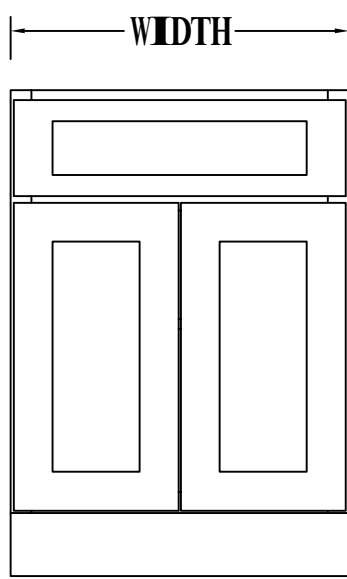

VANITY SINK BASE CABINET

Features:

2 Doors

1 Dummy Drawer

No Shelf

FRONT VIEW

ITEM CODE	DIMENSIONS	WEIGHT
V2421H	24Wx34-1/2Hx21D	
V2721H	27Wx34-1/2Hx21D	
V3021H	30Wx34-1/2Hx21D	
V3321H	33Wx34-1/2Hx21D	
V3621H	36Wx34-1/2Hx21D