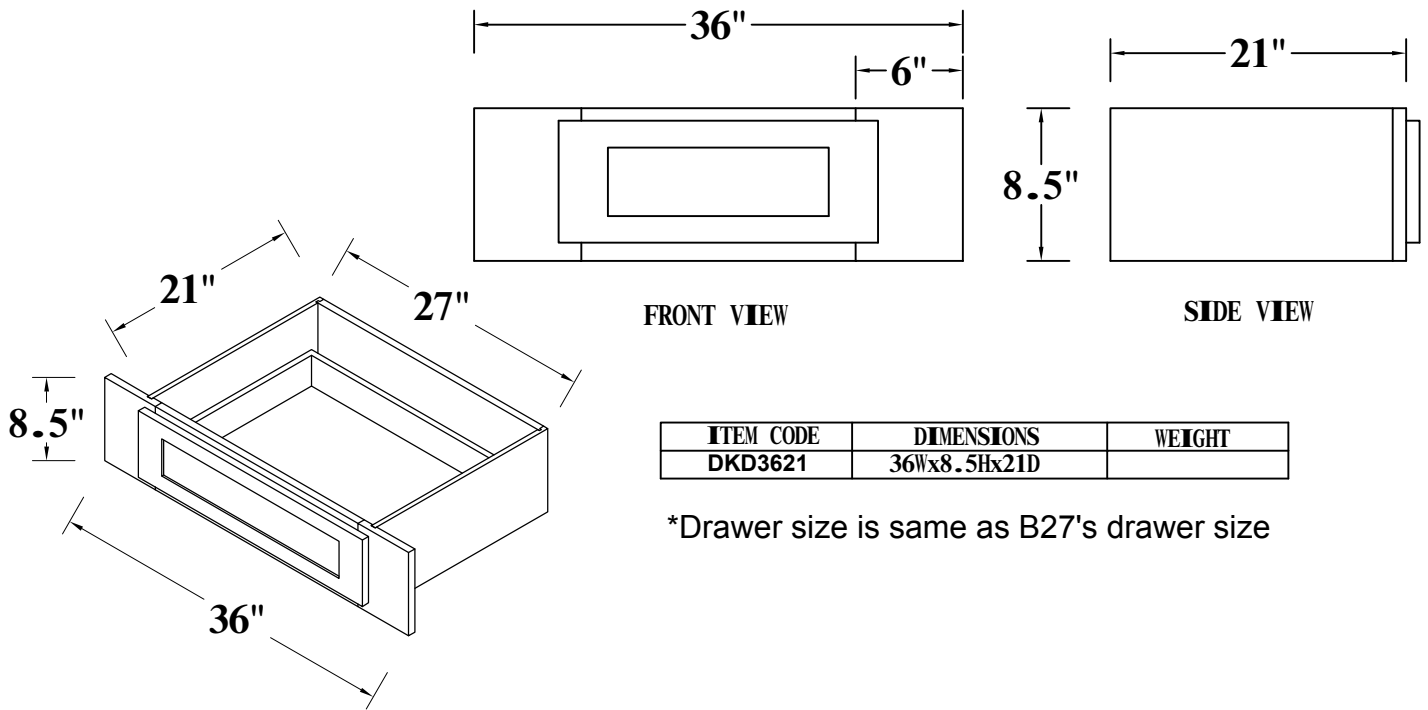

DESK KNEE DRAWER