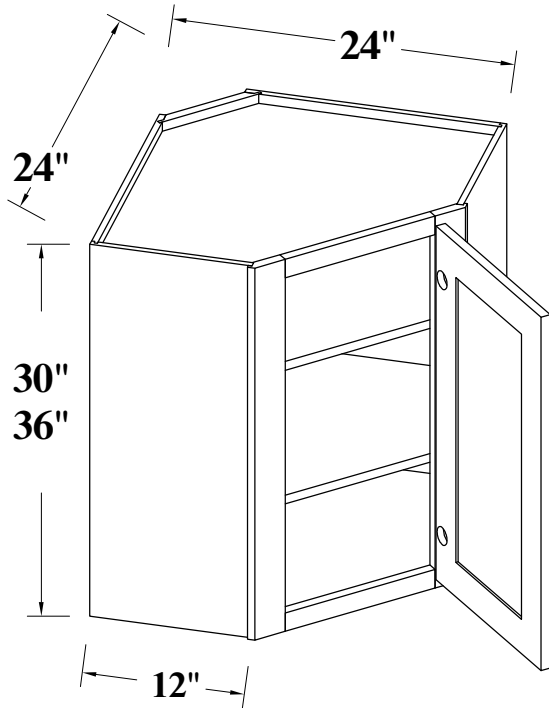

FRONT VIEW

SIDE VIEW

Features:

1 Door

2 Adjustable Shelves

ITEM CODE	DIMENSIONS	WEIGHT
B09FHD	9Wx34-1/2Hx24D	

BASE CABINET (SINGLE DRAWER, SINGLE DOOR)

FRONT VIEW

Features :

2 Doors

No Adjustable Shelf

1 Open Shelf

Matching Color Finish

ITEM CODE	DIMENSIONS	WEIGHT
MWC3030	30Wx30Hx12D	
MWC3036	30Wx36Hx12D	
MWC3042	30Wx42Hx12D	

WALL DIAGONAL CABINET

TOP VIEW

SIDE VIEW

ITEM CODE	DIMENSIONS	WEIGHT
WDC2430	24Wx30Hx24D	
WDC2436	24Wx36Hx24D	

Features :

1 Door

2 Adjustable Shelves

WALL DIAGONAL CABINET, 42" H

TOP VIEW

SIDE VIEW

ITEM CODE	DIMENSIONS	WEIGHT
WDC2442	24Wx42Hx24D	

Features :

1 Door

3 Adjustable Shelves

WALL END SHELF, 30" H & 36" H

TOP VIEW

SIDE VIEW

Features :