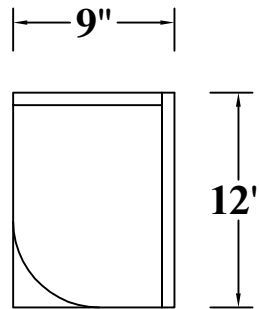

FRONT VIEW

SIDE VIEW

Features:

1 Door

2 Adjustable Shelves

ITEM CODE	DIMENSIONS	WEIGHT
B09FHD	9Wx34-1/2Hx24D	

BASE CABINET (SINGLE DRAWER, SINGLE DOOR)

FRONT VIEW

SIDE VIEW

- Features:**
- 1 Door & 1 Drawer
 - 1 Adjustable Shelf

ITEM CODE	DIMENSIONS	WEIGHT
B09	9Wx34-1/2Hx24D	
B12	12Wx34-1/2Hx24D	
B15	15Wx34-1/2Hx24D	
B18	18Wx34-1/2Hx24D	
B21	21Wx34-1/2Hx24D	

BASE CABINET (SINGLE DRAWER, DOUBLE DOORS)

SIDE VIEW

ITEM CODE	DIMENSIONS	WEIGHT
WDC2430	24Wx30Hx24D	
WDC2436	24Wx36Hx24D	

Features :

1 Door

2 Adjustable Shelves

WALL DIAGONAL CABINET, 42" H

TOP VIEW

SIDE VIEW

ITEM CODE	DIMENSIONS	WEIGHT
WDC2442	24Wx42Hx24D	

Features :

1 Door

3 Adjustable Shelves

WALL END SHELF, 30" H & 36" H

TOP VIEW

SIDE VIEW

Features :