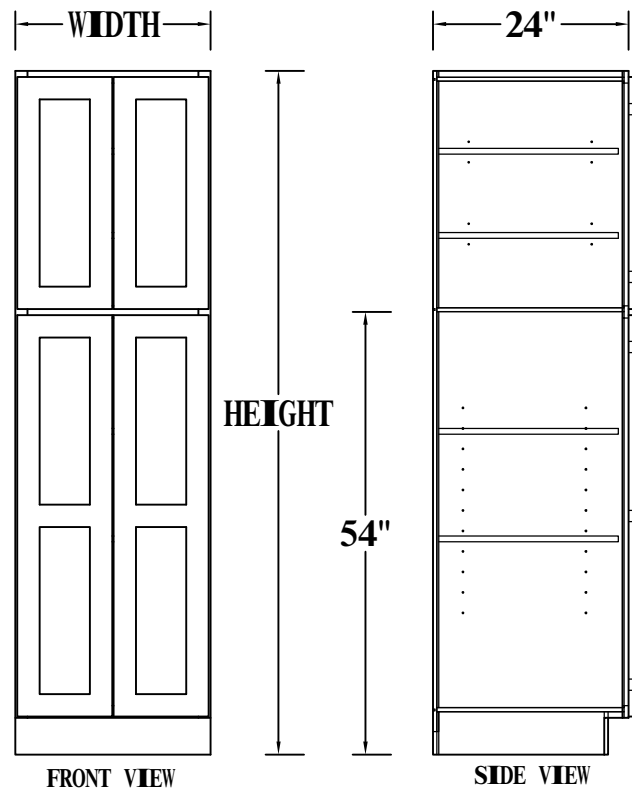

FRONT VIEW

SIDE VIEW

Features:

1 Door

2 Adjustable Shelves

ITEM CODE	DIMENSIONS	WEIGHT
B09FHD	9Wx34-1/2Hx24D	

BASE CABINET (SINGLE DRAWER, SINGLE DOOR)

FRONT VIEW

Features :

- 2 Doors**
- 1 Dummy Drawer**
- No Shelf**

ITEM CODE	DIMENSIONS	WEIGHT
NCSB42	42Wx34.5Hx42D	

FARMER SINK BASE CABINET

Features:
2 Door
No Shelf

FRONT VIEW

SIDE VIEW

ITEM CODE	DIMENSIONS	WEIGHT
FSB36	36Wx34.5Hx24D	

BASE MICROWAVE CABINET

Features:
1 Bottom Drawer

FRONT VIEW

SIDE VIEW

ITEM CODE	DIMENSIONS	WEIGHT
BMC30	30Wx34.5Hx24D	

PANTRY TALL CABINET

Features:

- 2 Doors
- 2 Adjustable Top Shelves
- 2 Bottom Shelves

ITEM CODE	DIMENSIONS	WEIGHT
WP182484	18Wx84Hx24D	
WP182490	18Wx90Hx24D	

PANTRY TALL CABINET

Features:

- 4 Doors
- 2 Adjustable Top Shelves
- 2 Bottom Shelves

ITEM CODE	DIMENSIONS	WEIGHT
WP242484	24Wx84Hx24D	
WP242490	24Wx90Hx24D	
WP302484	30Wx84Hx24D	
WP302490	30Wx90Hx24D	