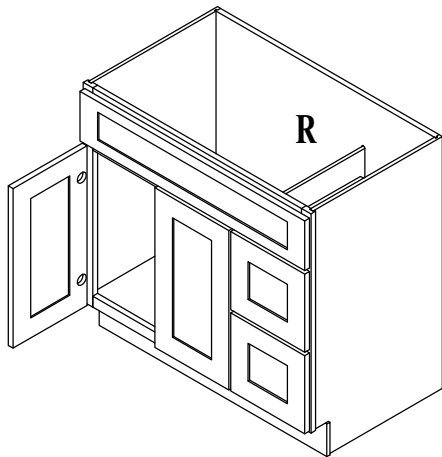

FRONT VIEW

SIDE VIEW

ITEM CODE	DIMENSIONS	WEIGHT
VSD3021H-R	30Wx34.5Hx21D	

VANITY SINK DRAWER BASE CABINET

FRONT VIEW

SIDE VIEW

ITEM CODE	DIMENSIONS	WEIGHT
VSD3621H-L	36Wx34.5Hx21D	
VSD4221H-L	42Wx34.5Hx21D	