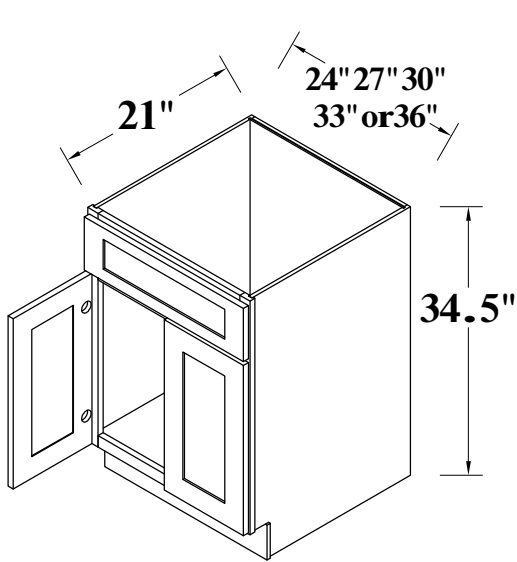

VANITY SINK BASE CABINET

Features:

2 Doors

1 Dummy Drawer

No Shelf

FRONT VIEW

SIDE VIEW

ITEM CODE	DIMENSIONS	WEIGHT
V2421H	24Wx34-1/2Hx21D	
V2721H	27Wx34-1/2Hx21D	
V3021H	30Wx34-1/2Hx21D	
V3321H	33Wx34-1/2Hx21D	
V3621H	36Wx34-1/2Hx21D