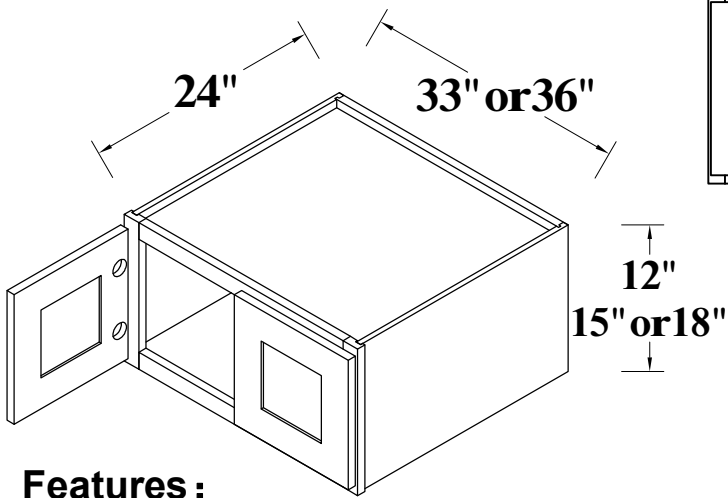

REFRIGERATOR WALL CABINET DOUBLE DOORS

Features :
2 Doors
No Shelf