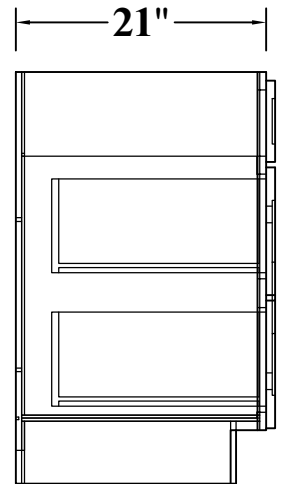

FRONT VIEW

SIDE VIEW

ITEM CODE	DIMENSIONS	WEIGHT
OC3096	30Wx96Hx27D	
OC3396	33Wx96Hx27D	

WALL CABINET SINGLE DOOR

FRONT VIEW

SIDE VIEW

ITEM CODE	DIMENSIONS	WEIGHT
W0930	9Wx30Hx12D	
W1230	12Wx30Hx12D	
W1530	15Wx30Hx12D	
W1830	18Wx30Hx12D	
W2130	21Wx30Hx12D	
W0936	9Wx36Hx12D	
W1236	12Wx36Hx12D	
W1536	15Wx36Hx12D	
W1836	18Wx36Hx12D	
W2136	21Wx36Hx12D	

FRONT VIEW

SIDE VIEW

ITEM CODE	DIMENSIONS	WEIGHT
VSD3021H-L	30Wx34.5Hx21D	

Features:

1 Door

1 Dummy Drawer On Top

2 Drawers On Side/No Shelf

VSD3021H-L Drawers On Left

FRONT VIEW

SIDE VIEW

ITEM CODE	DIMENSIONS	WEIGHT
VSD3021H-R	30Wx34.5Hx21D	

VANITY SINK DRAWER BASE CABINET

FRONT VIEW

SIDE VIEW

ITEM CODE	DIMENSIONS	WEIGHT
VSD3621H-L	36Wx34.5Hx21D	
VSD4221H-L	42Wx34.5Hx21D	

FRONT VIEW

SIDE VIEW

ITEM CODE	DIMENSIONS	WEIGHT
VSD3621H-R	36Wx34.5Hx21D	
VSD4221H-R	42Wx34.5Hx21D	

Features :

2 Doors

1 Dummy Drawer On Top

2 Drawers On Side/No Shelf

VSD3621H-L Drawers On Left