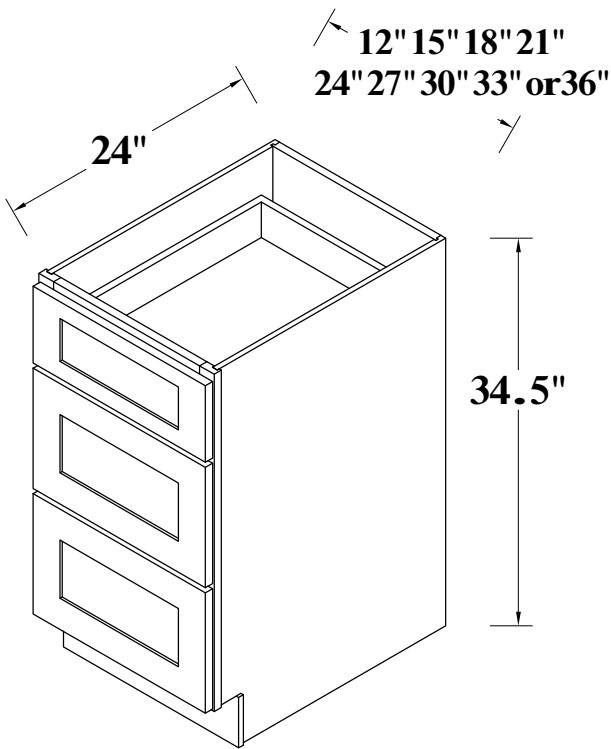

FRONT VIEW

SIDE VIEW

Features:

1 Door

2 Adjustable Shelves

ITEM CODE	DIMENSIONS	WEIGHT
B09FHD	9Wx34-1/2Hx24D	

BASE CABINET (SINGLE DRAWER, SINGLE DOOR)

FRONT VIEW

ITEM CODE	DIMENSIONS	WEIGHT
SB33	33Wx34-1/2Hx24D	
SB36	36Wx34-1/2Hx24D	
SB39	39Wx34-1/2Hx24D	
SB42	42Wx34-1/2Hx24D	

BLIND BASE CORNER CABINET

FRONT VIEW

SIDE VIEW

Features :

1 Door/1 Drawer

1 Adjustable Shelf

ITEM CODE	DIMENSIONS	WEIGHT
BLB3639	27Wx34-1/2Hx24D	
BLB3942	33Wx34-1/2Hx24D	
BLB4245	39Wx34-1/2Hx24D	

*Filler in the middle is about 12" wide for all three sizes

*BLB3639: 27" wide box. 8.75" wide door & drawer. Recommended space 36" to 39"

*BLB3942: 33" wide box. 11.75" wide door & drawer. Recommended space 39" to 42"

*BLB4245: 39" wide box. 14.75" wide door & drawer. Recommended space 42" to 45"

DRAWER BASE CABINET(3 DRAWERS)

FRONT VIEW

SIDE VIEW