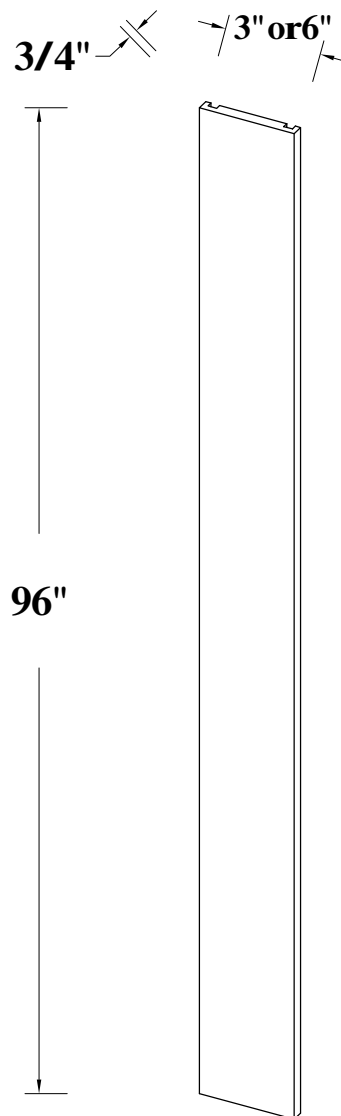

TALL FILLER

TF396

TF696