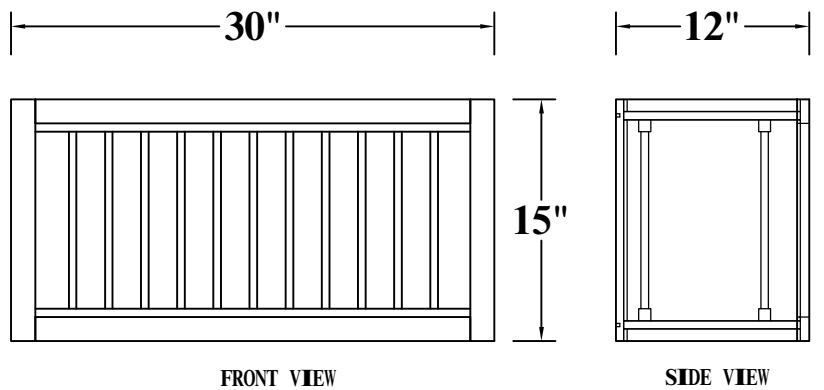

PLATE RACK WALL CABINET

Features :
10 Plate Slots
Matching Color Finish

ITEM CODE	DIMENSIONS	WEIGHT
PR3015	30Wx15Hx12D