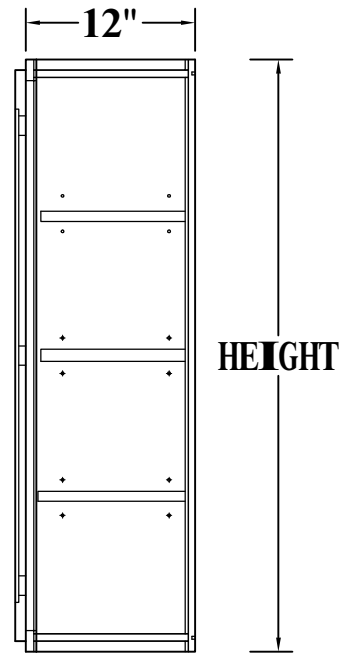

SIDE VIEW

ITEM CODE	DIMENSIONS	WEIGHT
W0942	9Wx42Hx12D	
W1242	12Wx42Hx12D	
W1542	15Wx42Hx12D	
W1842	18Wx42Hx12D	
W2142	21Wx42Hx12D	

Features:

1 Door

3 Adjustable Shelves