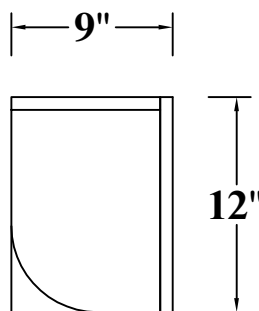

FRONT VIEW

SIDE VIEW

Features:

1 Door

2 Adjustable Shelves

ITEM CODE	DIMENSIONS	WEIGHT
B09FHD	9Wx34-1/2Hx24D	

BASE CABINET (SINGLE DRAWER, SINGLE DOOR)

FRONT VIEW

SIDE VIEW

ITEM CODE	DIMENSIONS	WEIGHT
WDC2430	24Wx30Hx24D	
WDC2436	24Wx36Hx24D	

Features :

1 Door

2 Adjustable Shelves

WALL DIAGONAL CABINET, 42" H

TOP VIEW

SIDE VIEW

ITEM CODE	DIMENSIONS	WEIGHT
WDC2442	24Wx42Hx24D	

Features :

1 Door

3 Adjustable Shelves

WALL END SHELF, 30" H & 36" H

TOP VIEW

SIDE VIEW

Features :

**2 Fixed Shelves
For Both L/R
Matching Color Finish**

ITEM CODE	DIMENSIONS	WEIGHT
WES0930	9Wx30Hx12D	
WES0936	9Wx36Hx12D	

WALL END SHELF, 42" H

TOP VIEW

SIDE VIEW

Features :

**3 Fixed Shelves
For Both L/R
Matching Color Finish**