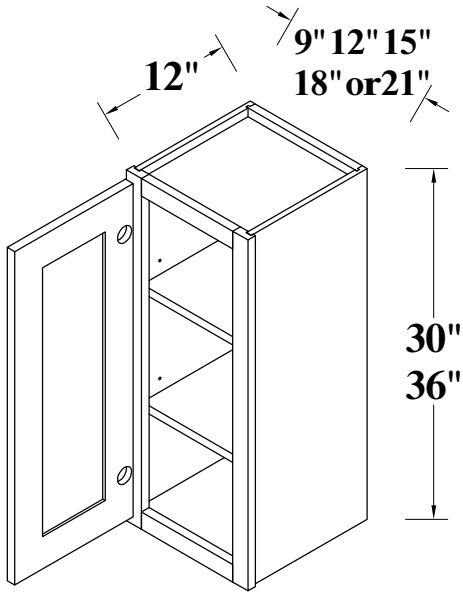

FRONT VIEW

SIDE VIEW

Features:

1 Door

2 Adjustable Shelves

ITEM CODE	DIMENSIONS	WEIGHT
B09FHD	9Wx34-1/2Hx24D	

BASE CABINET (SINGLE DRAWER, SINGLE DOOR)

FRONT VIEW

SIDE VIEW

ITEM CODE	DIMENSIONS	WEIGHT
WP242496	24Wx96Hx24D	
WP302496	30Wx96Hx24D	

Features:

- 4 Doors
- 3 Adjustable Top Shelves
- 2 Bottom Shelves

OVEN CABINET, DOUBLE DOORS ON UPPER

Features:

- 2 Doors On Upper**
- 1 Large Open Shelf**
- 1 Bottom Drawer**

FRONT VIEW

SIDE VIEW

ITEM CODE	DIMENSIONS	WEIGHT
OC3084	30Wx84Hx27D	
OC3090	30Wx90Hx27D	
OC3384	33Wx84Hx27D	
OC3390	33Wx90Hx27D	

OVEN CABINET, DOUBLE DOORS ON UPPER

Features:

- 2 Doors On Upper**
- 1 Adjustable Shelf**
- 1 Large Open Shelf**
- 1 Bottom Drawer**

FRONT VIEW

SIDE VIEW

ITEM CODE	DIMENSIONS	WEIGHT
OC3096	30Wx96Hx27D	
OC3396	33Wx96Hx27D	

WALL CABINET SINGLE DOOR

FRONT VIEW

SIDE VIEW

ITEM CODE	DIMENSIONS	WEIGHT
W0930	9Wx30Hx12D	
W1230	12Wx30Hx12D	
W1530	15Wx30Hx12D	
W1830	18Wx30Hx12D	
W2130	21Wx30Hx12D	
W0936	9Wx36Hx12D	
W1236	12Wx36Hx12D	
W1536	15Wx36Hx12D	
W1836	18Wx36Hx12D	
W2136	21Wx36Hx12D	