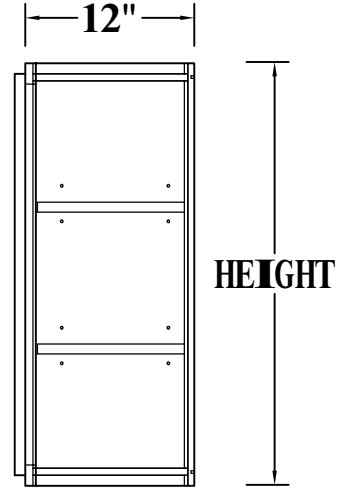

FRONT VIEW

SIDE VIEW

Features:

1 Door

2 Adjustable Shelves

ITEM CODE	DIMENSIONS	WEIGHT
B09FHD	9Wx34-1/2Hx24D	

BASE CABINET (SINGLE DRAWER, SINGLE DOOR)

FRONT VIEW

SIDE VIEW

ITEM CODE	DIMENSIONS	WEIGHT
WP242496	24Wx96Hx24D	
WP302496	30Wx96Hx24D	

Features:

- 4 Doors
- 3 Adjustable Top Shelves
- 2 Bottom Shelves

OVEN CABINET, DOUBLE DOORS ON UPPER

Features:

- 2 Doors On Upper**
- 1 Large Open Shelf**
- 1 Bottom Drawer**

FRONT VIEW

SIDE VIEW

ITEM CODE	DIMENSIONS	WEIGHT
OC3096	30Wx96Hx27D	
OC3396	33Wx96Hx27D	

WALL CABINET SINGLE DOOR

FRONT VIEW

SIDE VIEW

ITEM CODE	DIMENSIONS	WEIGHT
W0930	9Wx30Hx12D	
W1230	12Wx30Hx12D	
W1530	15Wx30Hx12D	
W1830	18Wx30Hx12D	
W2130	21Wx30Hx12D	
W0936	9Wx36Hx12D	
W1236	12Wx36Hx12D	
W1536	15Wx36Hx12D	
W1836	18Wx36Hx12D	
W2136	21Wx36Hx12D	

Features :

- 1 Door
- 2 Adjustable Shelves

WALL CABINET DOUBLE DOORS

FRONT VIEW

SIDE VIEW

ITEM CODE	DIMENSIONS	WEIGHT
W2430	24Wx30Hx12D	
W2730	27Wx30Hx12D	
W3030	30Wx30Hx12D	
W3330	33Wx30Hx12D	
W3630	36Wx30Hx12D	
W2436	24Wx36Hx12D	
W2736	27Wx36Hx12D	
W3036	30Wx36Hx12D	
W3336	33Wx36Hx12D	
W3636	36Wx36Hx12D	