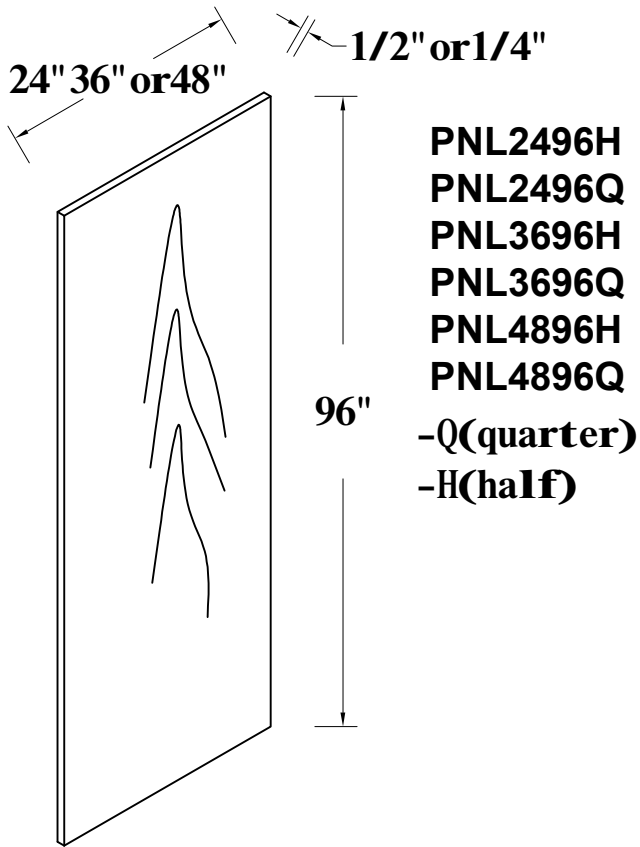

PLYWOOD FINISHED END PANEL