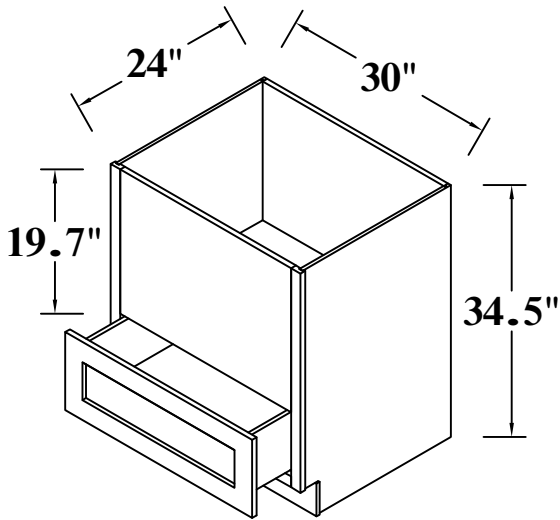

FRONT VIEW

SIDE VIEW

Features:

1 Door

2 Adjustable Shelves

ITEM CODE	DIMENSIONS	WEIGHT
B09FHD	9Wx34-1/2Hx24D	

BASE CABINET (SINGLE DRAWER, SINGLE DOOR)

FRONT VIEW

TOP VIEW

SIDE VIEW

Features :

- 1 Door**
- 1 Dummy Drawer**
- No Shelf**

ITEM CODE	DIMENSIONS	WEIGHT
NCSB36	36Wx34.5Hx36D	

DIAGONAL CORNER SINK BASE 42"X42"

TOP VIEW

SIDE VIEW

Features :

- 2 Doors**
- 1 Dummy Drawer**
- No Shelf**

ITEM CODE	DIMENSIONS	WEIGHT
NCSB42	42Wx34.5Hx42D	

FARMER SINK BASE CABINET

Features:
2 Door
No Shelf

FRONT VIEW

SIDE VIEW

ITEM CODE	DIMENSIONS	WEIGHT
FSB36	36Wx34.5Hx24D	

BASE MICROWAVE CABINET

Features:
1 Bottom Drawer

FRONT VIEW

SIDE VIEW

ITEM CODE	DIMENSIONS	WEIGHT
BMC30	30Wx34.5Hx24D	

PANTRY TALL CABINET

Features:

- 2 Doors
- 2 Adjustable Top Shelves
- 2 Bottom Shelves