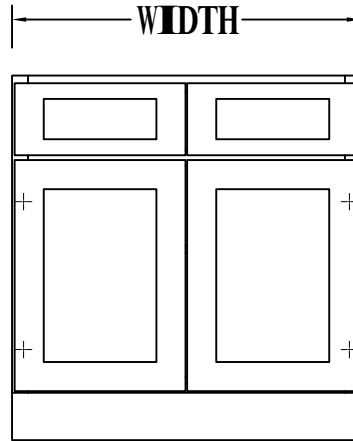

SINK BASE CABINET (DOUBLE DRAWERS, DOUBLE DOORS)

FRONT VIEW