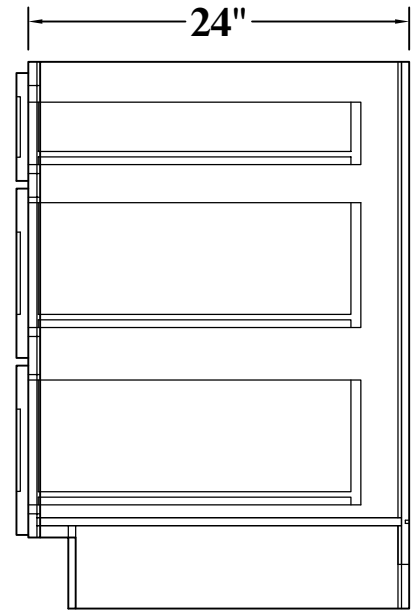

SIDE VIEW

ITEM CODE	DIMENSIONS	WEIGHT
3DB12	12Wx34-1/2Hx24D	
3DB15	15Wx34-1/2Hx24D	
3DB18	18Wx34-1/2Hx24D	
3DB21	21Wx34-1/2Hx24D	
3DB24	24Wx34-1/2Hx24D	
3DB27	27Wx34-1/2Hx24D	
3DB30	30Wx34-1/2Hx24D	
3DB33	33Wx34-1/2Hx24D	
3DB36	36Wx34-1/2Hx24D	

Features:

- 1 Small Top Drawer
- 2 Large Bottom Drawers