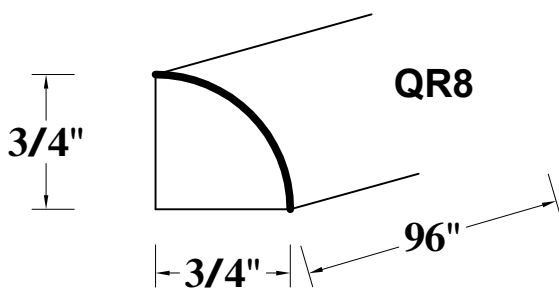

QUARTER ROUND MOULDING