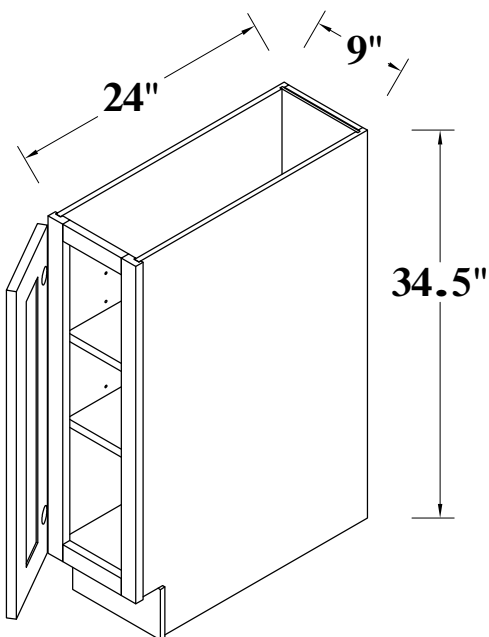

QUAVANA
CABINET & QUARTZ

BASE CABINET (SPICE PULL BASE CABINETS)

FRONT VIEW

SIDE VIEW

Features:

3 Pull-Out Shelves

ITEM CODE	DIMENSIONS	WEIGHT
BPP09	9Wx34-1/2Hx24D	

BASE CABINET (SINGLE FULL-HEIGHT DOOR BASE)

FRONT VIEW

SIDE VIEW

Features:

1 Door

2 Adjustable Shelves

ITEM CODE	DIMENSIONS	WEIGHT
B09FHD	9Wx34-1/2Hx24D	

BASE CABINET (SINGLE DRAWER, SINGLE DOOR)

FRONT VIEW

SIDE VIEW

- Features:**
- 1 Door & 1 Drawer
 - 1 Adjustable Shelf

ITEM CODE	DIMENSIONS	WEIGHT
B09	9Wx34-1/2Hx24D	
B12	12Wx34-1/2Hx24D	
B15	15Wx34-1/2Hx24D	
B18	18Wx34-1/2Hx24D	
B21	21Wx34-1/2Hx24D	

BASE CABINET (SINGLE DRAWER, DOUBLE DOORS)

FRONT VIEW

SIDE VIEW

- Features:**
- 2 Doors & 1 Drawer
 - 1 Adjustable Shelf

ITEM CODE	DIMENSIONS	WEIGHT
B24	24Wx34-1/2Hx24D	
B27	27Wx34-1/2Hx24D	
B30	30Wx34-1/2Hx24D	

BASE CABINET (DOUBLE DRAWERS, DOUBLE DOORS)