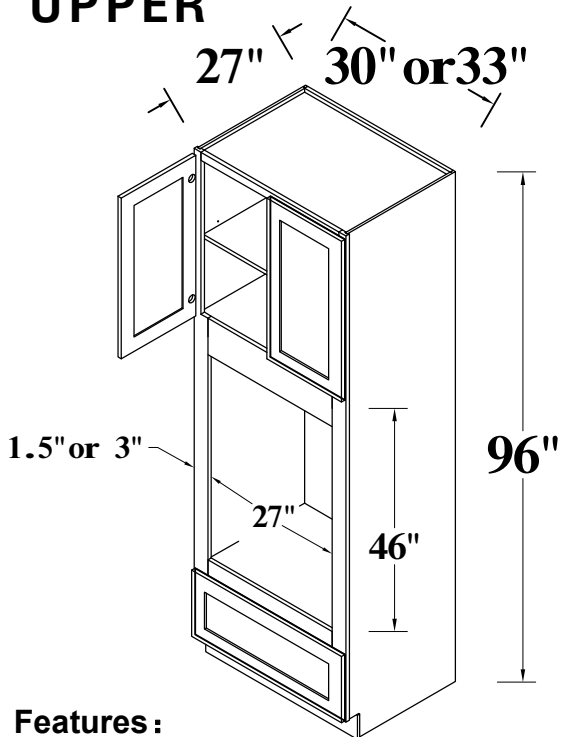

FRONT VIEW

SIDE VIEW

Features:

1 Door

2 Adjustable Shelves

ITEM CODE	DIMENSIONS	WEIGHT
B09FHD	9Wx34-1/2Hx24D	

BASE CABINET (SINGLE DRAWER, SINGLE DOOR)

FRONT VIEW

SIDE VIEW

ITEM CODE	DIMENSIONS	WEIGHT
WP242496	24Wx96Hx24D	
WP302496	30Wx96Hx24D	

Features:

- 4 Doors
- 3 Adjustable Top Shelves
- 2 Bottom Shelves

OVEN CABINET, DOUBLE DOORS ON UPPER

Features:

- 2 Doors On Upper**
- 1 Large Open Shelf**
- 1 Bottom Drawer**

FRONT VIEW

SIDE VIEW

ITEM CODE	DIMENSIONS	WEIGHT
OC3084	30Wx84Hx27D	
OC3090	30Wx90Hx27D	
OC3384	33Wx84Hx27D	
OC3390	33Wx90Hx27D	

OVEN CABINET, DOUBLE DOORS ON UPPER

Features:

- 2 Doors On Upper**
- 1 Adjustable Shelf**
- 1 Large Open Shelf**
- 1 Bottom Drawer**

FRONT VIEW

SIDE VIEW

ITEM CODE	DIMENSIONS	WEIGHT
OC3096	30Wx96Hx27D	
OC3396	33Wx96Hx27D	

WALL CABINET SINGLE DOOR

FRONT VIEW

SIDE VIEW

ITEM CODE	DIMENSIONS	WEIGHT
W0930	9Wx30Hx12D	
W1230	12Wx30Hx12D	
W1530	15Wx30Hx12D	
W1830	18Wx30Hx12D	
W2130	21Wx30Hx12D	
W0936	9Wx36Hx12D	
W1236	12Wx36Hx12D	
W1536	15Wx36Hx12D	
W1836	18Wx36Hx12D	
W2136	21Wx36Hx12D	