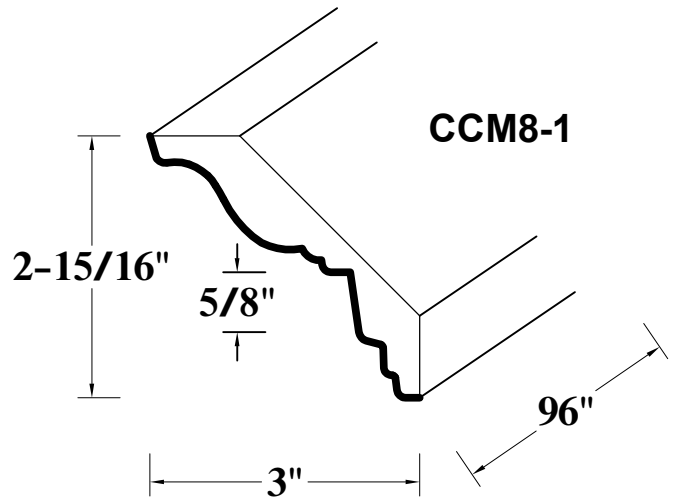

CROWN MOULDING