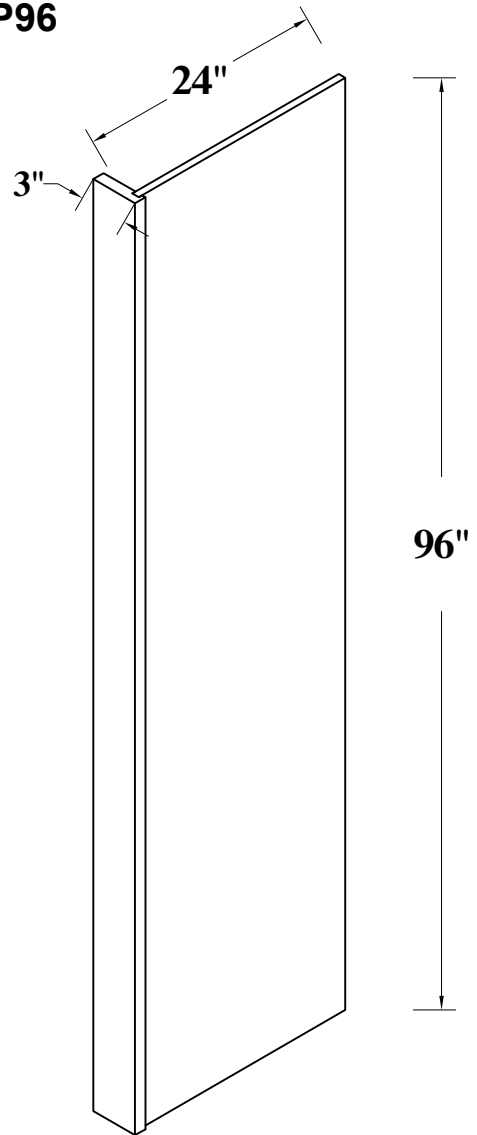

REFRIGERATOR END PANEL

REP96