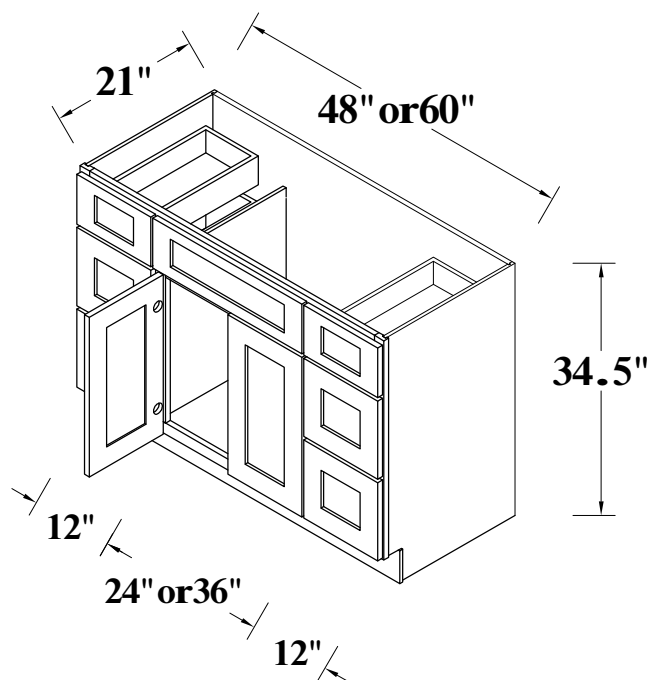

VANITY SINK DRAWER BASE COMBO

Features:

- **2 Doors On Bottom**
- **1 Dummy Drawer On Top**
- **6 Drawers On Sides/No Shelf**
- **VSD4821H=12"+24"+12"**
- **VSD6021H=12"+36"+12"**