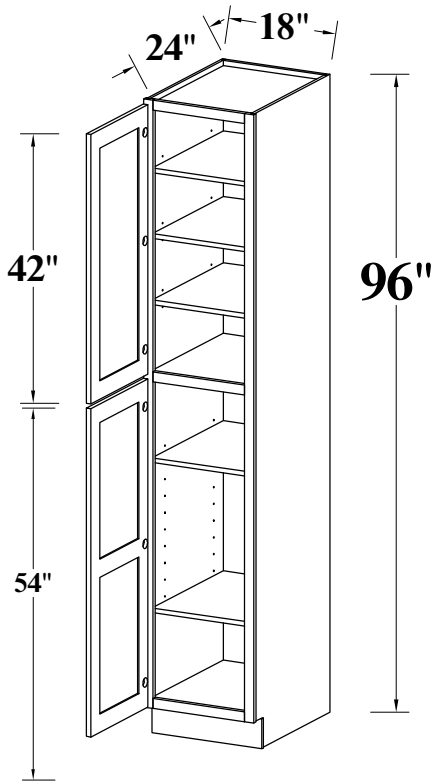

BASE MICROWAVE CABINET

Features:
1 Bottom Drawer

FRONT VIEW

SIDE VIEW

ITEM CODE	DIMENSIONS	WEIGHT
BMC30	30Wx34.5Hx24D	

PANTRY TALL CABINET

Features:

- 2 Doors
- 2 Adjustable Top Shelves
- 2 Bottom Shelves

ITEM CODE	DIMENSIONS	WEIGHT
WP182484	18Wx84Hx24D	
WP182490	18Wx90Hx24D	

PANTRY TALL CABINET

Features:

- 4 Doors
- 2 Adjustable Top Shelves
- 2 Bottom Shelves

ITEM CODE	DIMENSIONS	WEIGHT
WP242484	24Wx84Hx24D	
WP242490	24Wx90Hx24D	
WP302484	30Wx84Hx24D	
WP302490	30Wx90Hx24D	

PANTRY TALL CABINET

FRONT VIEW

SIDE VIEW

ITEM CODE	DIMENSIONS	WEIGHT
WP182496	18Wx96Hx24D	

Features:

- 2 Doors
- 3 Adjustable Top Shelves
- 2 Bottom Shelves

PANTRY TALL CABINET

FRONT VIEW

SIDE VIEW

ITEM CODE	DIMENSIONS	WEIGHT
WP242496	24Wx96Hx24D	
WP302496	30Wx96Hx24D	

Features:

- 4 Doors
- 3 Adjustable Top Shelves
- 2 Bottom Shelves

OVEN CABINET, DOUBLE DOORS ON UPPER

Features:

- 2 Doors On Upper**
- 1 Large Open Shelf**
- 1 Bottom Drawer**