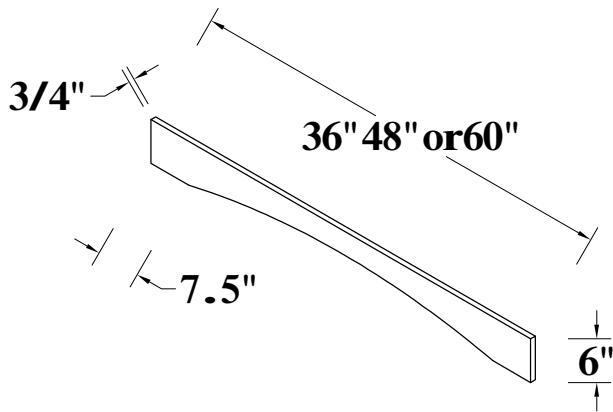

ARCHED VALANCE