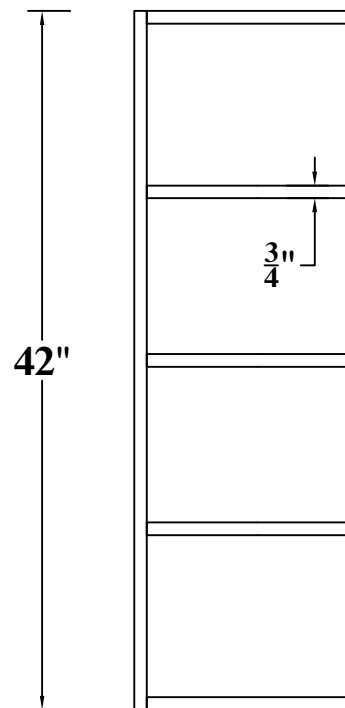

SIDE VIEW

Features :

**3 Fixed Shelves
For Both L/R
Matching Color Finish**

ITEM CODE	DIMENSIONS	WEIGHT
WES0942	9Wx42Hx12D