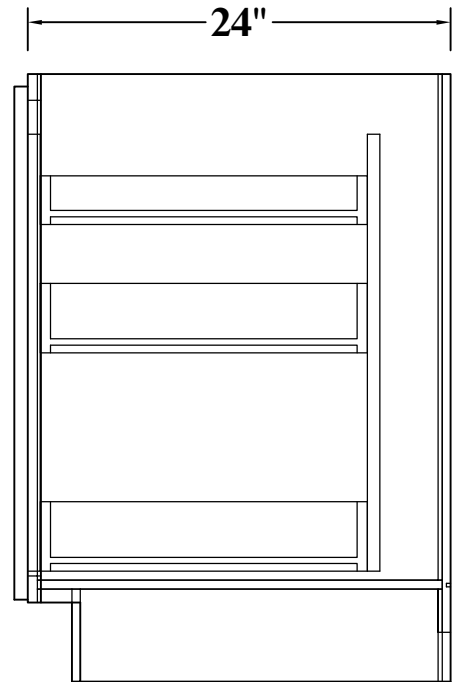

QUAVANA
CABINET & QUARTZ

BASE CABINET (SPICE PULL BASE CABINETS)

FRONT VIEW

SIDE VIEW

Features:

3 Pull-Out Shelves

ITEM CODE	DIMENSIONS	WEIGHT
BPP09	9Wx34-1/2Hx24D	

BASE CABINET (SINGLE FULL-HEIGHT DOOR BASE)

FRONT VIEW

SIDE VIEW

Features:

1 Door

2 Adjustable Shelves

ITEM CODE	DIMENSIONS	WEIGHT
B09FHD	9Wx34-1/2Hx24D	

BASE CABINET (SINGLE DRAWER, SINGLE DOOR)

FRONT VIEW

SIDE VIEW

- Features:**
- 1 Door & 1 Drawer
 - 1 Adjustable Shelf

ITEM CODE	DIMENSIONS	WEIGHT
B09	9Wx34-1/2Hx24D	
B12	12Wx34-1/2Hx24D	
B15	15Wx34-1/2Hx24D	
B18	18Wx34-1/2Hx24D	
B21	21Wx34-1/2Hx24D	

BASE CABINET (SINGLE DRAWER, DOUBLE DOORS)

FRONT VIEW

SIDE VIEW

- Features:**
- 2 Doors & 1 Drawer
 - 1 Adjustable Shelf

ITEM CODE	DIMENSIONS	WEIGHT
B24	24Wx34-1/2Hx24D	
B27	27Wx34-1/2Hx24D	
B30	30Wx34-1/2Hx24D	

BASE CABINET (DOUBLE DRAWERS, DOUBLE DOORS)