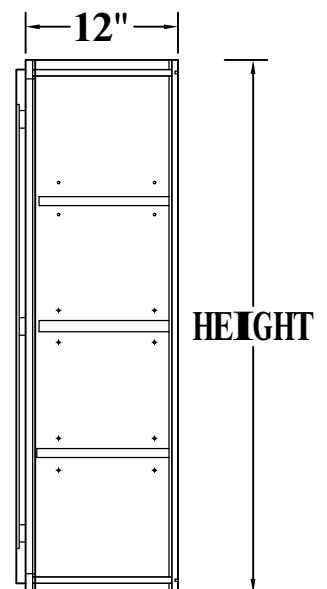

FRONT VIEW

SIDE VIEW

Features:

1 Door

2 Adjustable Shelves

ITEM CODE	DIMENSIONS	WEIGHT
B09FHD	9Wx34-1/2Hx24D	

BASE CABINET (SINGLE DRAWER, SINGLE DOOR)

FRONT VIEW

SIDE VIEW

- Features:**
- 1 Door & 1 Drawer
 - 1 Adjustable Shelf

ITEM CODE	DIMENSIONS	WEIGHT
B09	9Wx34-1/2Hx24D	
B12	12Wx34-1/2Hx24D	
B15	15Wx34-1/2Hx24D	
B18	18Wx34-1/2Hx24D	
B21	21Wx34-1/2Hx24D	

BASE CABINET (SINGLE DRAWER, DOUBLE DOORS)

FRONT VIEW

SIDE VIEW

ITEM CODE	DIMENSIONS	WEIGHT
OC3096	30Wx96Hx27D	
OC3396	33Wx96Hx27D	

WALL CABINET SINGLE DOOR

FRONT VIEW

SIDE VIEW

ITEM CODE	DIMENSIONS	WEIGHT
W0930	9Wx30Hx12D	
W1230	12Wx30Hx12D	
W1530	15Wx30Hx12D	
W1830	18Wx30Hx12D	
W2130	21Wx30Hx12D	
W0936	9Wx36Hx12D	
W1236	12Wx36Hx12D	
W1536	15Wx36Hx12D	
W1836	18Wx36Hx12D	
W2136	21Wx36Hx12D	

Features:

1 Door

3 Adjustable Shelves

WALL CABINET DOUBLE DOORS

FRONT VIEW

SIDE VIEW

ITEM CODE	DIMENSIONS	WEIGHT
W2442	24Wx42Hx12D	
W2742	27Wx42Hx12D	
W3042	30Wx42Hx12D	
W3342	33Wx42Hx12D	
W3642	36Wx42Hx12D	
W3942	39Wx42Hx12D	