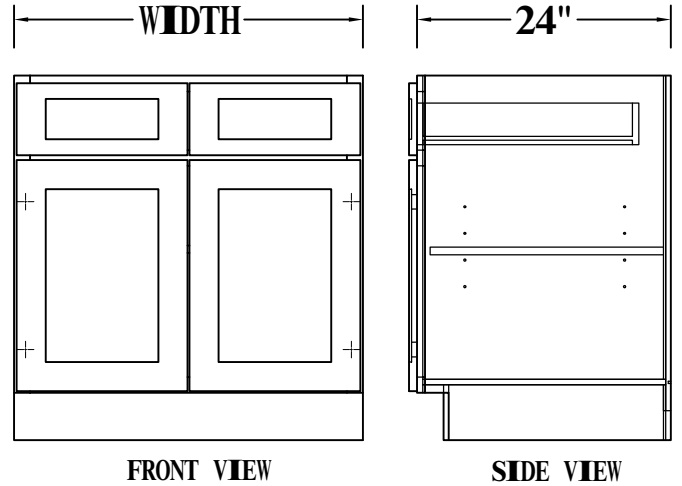

FRONT VIEW

SIDE VIEW

Features:

1 Door

2 Adjustable Shelves

ITEM CODE	DIMENSIONS	WEIGHT
B09FHD	9Wx34-1/2Hx24D	

BASE CABINET (SINGLE DRAWER, SINGLE DOOR)

FRONT VIEW

SIDE VIEW

- Features:**
- 1 Door & 1 Drawer
 - 1 Adjustable Shelf

ITEM CODE	DIMENSIONS	WEIGHT
B09	9Wx34-1/2Hx24D	
B12	12Wx34-1/2Hx24D	
B15	15Wx34-1/2Hx24D	
B18	18Wx34-1/2Hx24D	
B21	21Wx34-1/2Hx24D	

BASE CABINET (SINGLE DRAWER, DOUBLE DOORS)

FRONT VIEW

SIDE VIEW

- Features:**
- 2 Doors & 1 Drawer
 - 1 Adjustable Shelf

ITEM CODE	DIMENSIONS	WEIGHT
B24	24Wx34-1/2Hx24D	
B27	27Wx34-1/2Hx24D	
B30	30Wx34-1/2Hx24D	

BASE CABINET (DOUBLE DRAWERS, DOUBLE DOORS)

Features:

- 2 Doors, 2 Drawers
- 1 Adjustable Shelf

ITEM CODE	DIMENSIONS	WEIGHT
B33	33Wx34-1/2Hx24D	
B36	36Wx34-1/2Hx24D	
B39	39Wx34-1/2Hx24D	
B42	42Wx34-1/2Hx24D	

SINK BASE CABINET

Features:

- 2 Doors
- 1 Dummy Drawers
- No Shelf