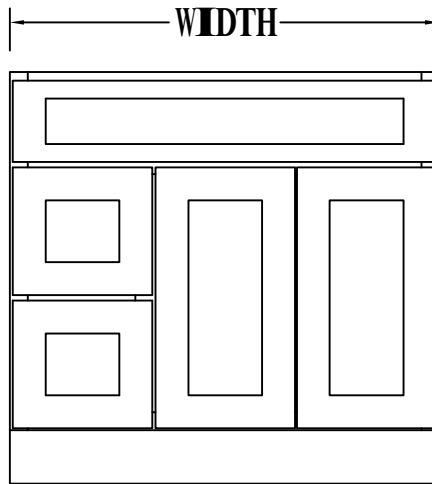

VANITY SINK DRAWER BASE CABINET

FRONT VIEW