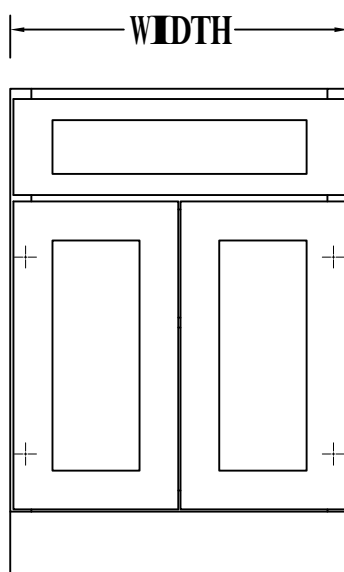

QUAVANA
CABINET & QUARTZ

BASE CABINET (SPICE PULL BASE CABINETS)

FRONT VIEW

SIDE VIEW

Features:

3 Pull-Out Shelves

ITEM CODE	DIMENSIONS	WEIGHT
BPP09	9Wx34-1/2Hx24D	

BASE CABINET (SINGLE FULL-HEIGHT DOOR BASE)

FRONT VIEW

SIDE VIEW

Features:

1 Door

2 Adjustable Shelves

ITEM CODE	DIMENSIONS	WEIGHT
B09FHD	9Wx34-1/2Hx24D	

BASE CABINET (SINGLE DRAWER, SINGLE DOOR)

FRONT VIEW

SIDE VIEW

- Features:**
- 1 Door & 1 Drawer
 - 1 Adjustable Shelf

ITEM CODE	DIMENSIONS	WEIGHT
B09	9Wx34-1/2Hx24D	
B12	12Wx34-1/2Hx24D	
B15	15Wx34-1/2Hx24D	
B18	18Wx34-1/2Hx24D	
B21	21Wx34-1/2Hx24D	

BASE CABINET (SINGLE DRAWER, DOUBLE DOORS)

FRONT VIEW

SIDE VIEW

- Features:**
- 2 Doors & 1 Drawer
 - 1 Adjustable Shelf

ITEM CODE	DIMENSIONS	WEIGHT
B24	24Wx34-1/2Hx24D	
B27	27Wx34-1/2Hx24D	
B30	30Wx34-1/2Hx24D	

BASE CABINET (DOUBLE DRAWERS, DOUBLE DOORS)