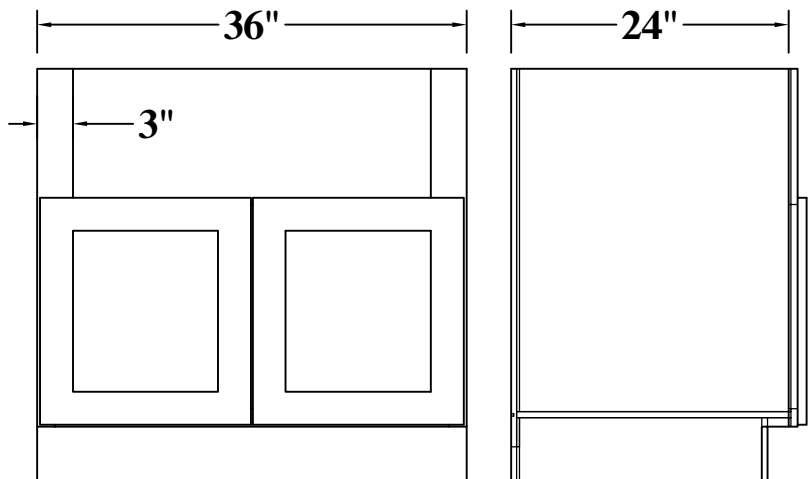

FRONT VIEW

SIDE VIEW

Features:

1 Door

2 Adjustable Shelves

ITEM CODE	DIMENSIONS	WEIGHT
B09FHD	9Wx34-1/2Hx24D	

BASE CABINET (SINGLE DRAWER, SINGLE DOOR)

FRONT VIEW

BASE LAZY SUSAN CORNER CABINET

ITEM CODE	DIMENSIONS	WEIGHT
CAR33	33Wx34-1/2Hx33D	

Features:

- 2 Wooden Baskets
- 1 Bi-Folding Door

ITEM CODE	DIMENSIONS	WEIGHT
CAR36	36Wx34-1/2Hx36D	

DIAGONAL CORNER SINK BASE 36"X36"

TOP VIEW

SIDE VIEW

Features :

- 1 Door**
- 1 Dummy Drawer**
- No Shelf**

ITEM CODE	DIMENSIONS	WEIGHT
NCSB36	36Wx34.5Hx36D	

DIAGONAL CORNER SINK BASE 42"X42"

TOP VIEW

SIDE VIEW

Features :

- 2 Doors**
- 1 Dummy Drawer**
- No Shelf**

ITEM CODE	DIMENSIONS	WEIGHT
NCSB42	42Wx34.5Hx42D	

FARMER SINK BASE CABINET

Features:
2 Door
No Shelf

FRONT VIEW

SIDE VIEW

ITEM CODE	DIMENSIONS	WEIGHT
FSB36	36Wx34.5Hx24D	