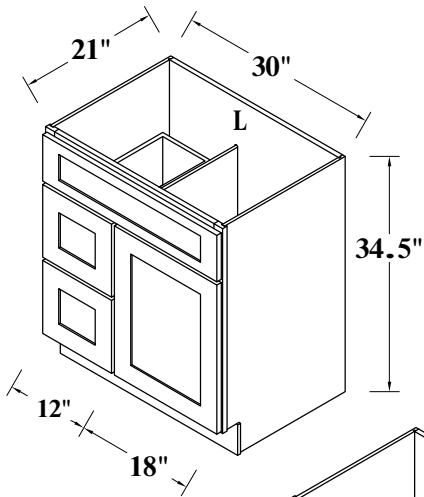

ITEM CODE	DIMENSIONS	WEIGHT
WES0942	9Wx42Hx12D	

WINE RACK WALL CABINET

Features :
Can Install Vertically
or Horizontally
Matching Color Finish

ITEM CODE	DIMENSIONS	WEIGHT
WR3015	30Wx15Hx12D	
WR3615	36Wx15Hx12D	

ITEM CODE	DIMENSIONS	WEIGHT
VDB12H	12Wx34-1/2Hx21D	
VDB15H	15Wx34-1/2Hx21D	
VDB18H	18Wx34-1/2Hx21D	
VDB21H	21Wx34-1/2Hx21D	
VDB24H	24Wx34-1/2Hx21D	

VANITY SINK BASE CABINET

Features:

2 Doors

1 Dummy Drawer

No Shelf

FRONT VIEW

SIDE VIEW

ITEM CODE	DIMENSIONS	WEIGHT
V2421H	24Wx34-1/2Hx21D	
V2721H	27Wx34-1/2Hx21D	
V3021H	30Wx34-1/2Hx21D	
V3321H	33Wx34-1/2Hx21D	
V3621H	36Wx34-1/2Hx21D	

VANITY SINK DRAWER BASE CABINET

FRONT VIEW

SIDE VIEW

ITEM CODE	DIMENSIONS	WEIGHT
VSD3021H-L	30Wx34.5Hx21D	

Features:

1 Door

1 Dummy Drawer On Top

2 Drawers On Side/No Shelf

VSD3021H-L Drawers On Left