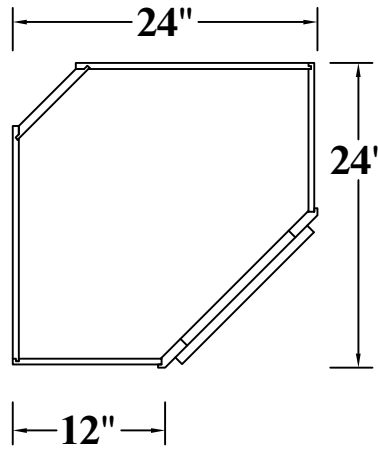

FRONT VIEW

SIDE VIEW

Features:

1 Door

2 Adjustable Shelves

ITEM CODE	DIMENSIONS	WEIGHT
B09FHD	9Wx34-1/2Hx24D	

BASE CABINET (SINGLE DRAWER, SINGLE DOOR)

FRONT VIEW

Features :

2 Doors

No Adjustable Shelf

1 Open Shelf

Matching Color Finish

ITEM CODE	DIMENSIONS	WEIGHT
MWC3030	30Wx30Hx12D	
MWC3036	30Wx36Hx12D	
MWC3042	30Wx42Hx12D	

WALL DIAGONAL CABINET

TOP VIEW

SIDE VIEW

ITEM CODE	DIMENSIONS	WEIGHT
WDC2430	24Wx30Hx24D	
WDC2436	24Wx36Hx24D	

Features :

1 Door

2 Adjustable Shelves

WALL DIAGONAL CABINET, 42" H

TOP VIEW

SIDE VIEW

ITEM CODE	DIMENSIONS	WEIGHT
WDC2442	24Wx42Hx24D	

Features :

1 Door

3 Adjustable Shelves

WALL END SHELF, 30" H & 36" H

TOP VIEW

SIDE VIEW

Features :