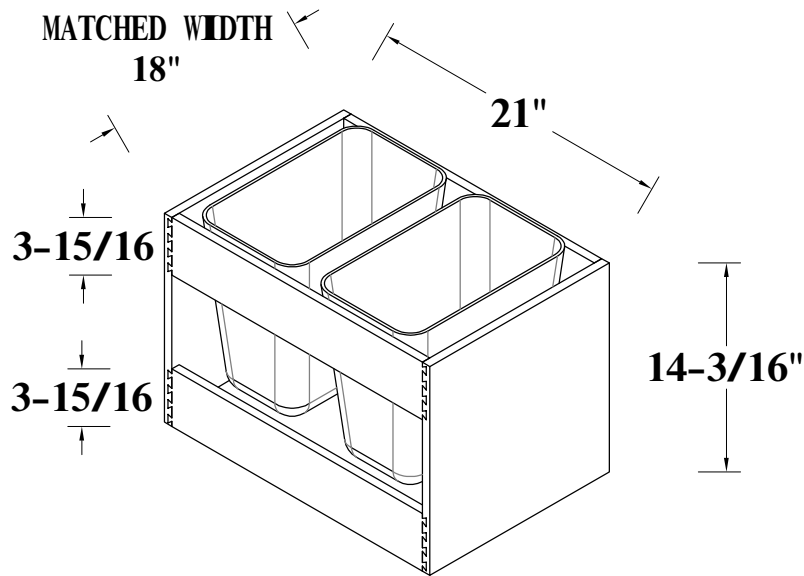

WASTE BIN 18"W

WB18-2

**NATURAL COLOR
2 PCS Rubbish Bin**