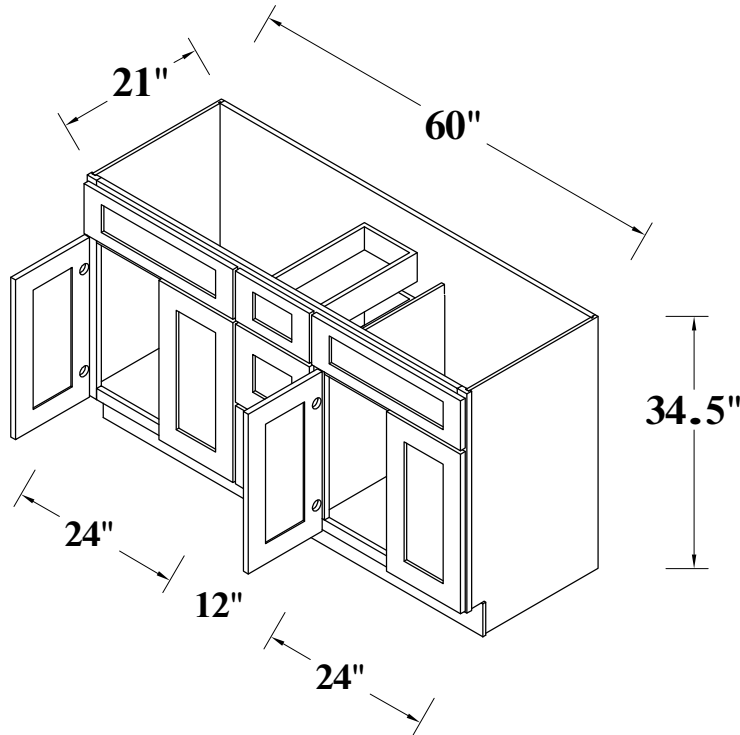

VANITY SINK DRAWER BASE COMBO

Features:

- **4 Doors On Bottom Sides**
- **2 Dummy Drawers On Top Sides**
- **3 Drawers In Middle/No Shelf**
  (1 Small Top Drawer/2 Large Bottom Drawers)