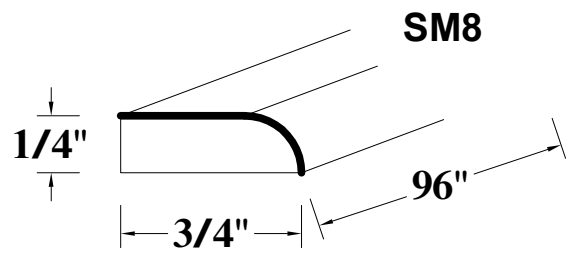

SCRIBE MOULDING