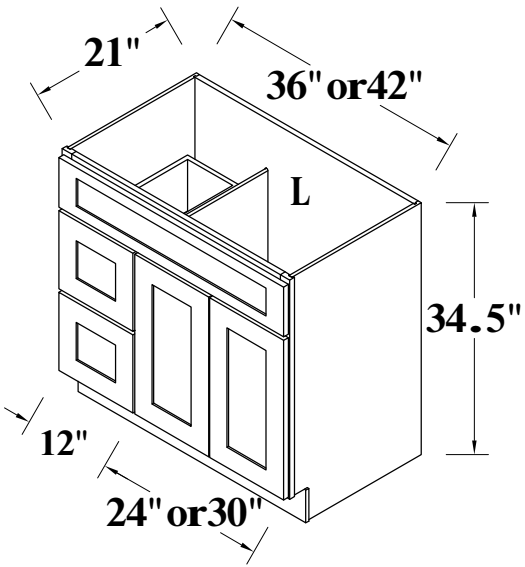

ITEM CODE	DIMENSIONS	WEIGHT
BLB3639	27Wx34-1/2Hx24D	
BLB3942	33Wx34-1/2Hx24D	
BLB4245	39Wx34-1/2Hx24D	

*Filler in the middle is about 12" wide for all three sizes

*BLB3639: 27" wide box. 8.75" wide door & drawer. Recommended space 36" to 39"

FRONT VIEW

SIDE VIEW

ITEM CODE	DIMENSIONS	WEIGHT
VSD3021H-L	30Wx34.5Hx21D	

Features:

1 Door

1 Dummy Drawer On Top

2 Drawers On Side/No Shelf

VSD3021H-L Drawers On Left

FRONT VIEW

SIDE VIEW

ITEM CODE	DIMENSIONS	WEIGHT
VSD3021H-R	30Wx34.5Hx21D	

VANITY SINK DRAWER BASE CABINET

FRONT VIEW

SIDE VIEW

ITEM CODE	DIMENSIONS	WEIGHT
VSD3621H-L	36Wx34.5Hx21D	
VSD4221H-L	42Wx34.5Hx21D	