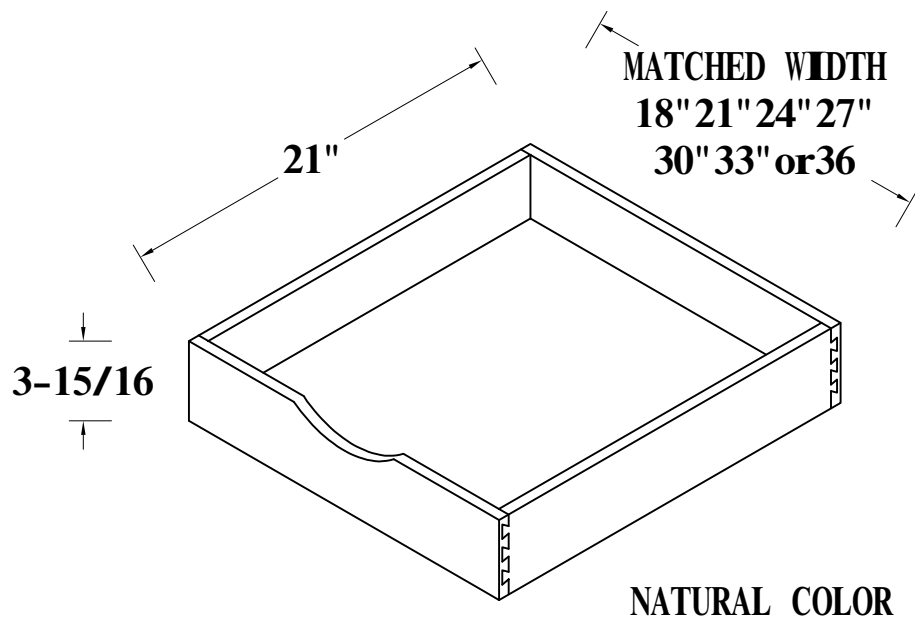

ROLL OUT DRAWER FOR BASE AND PANTRY

RD18
RD21
RD24
RD27
RD30
RD33
RD36