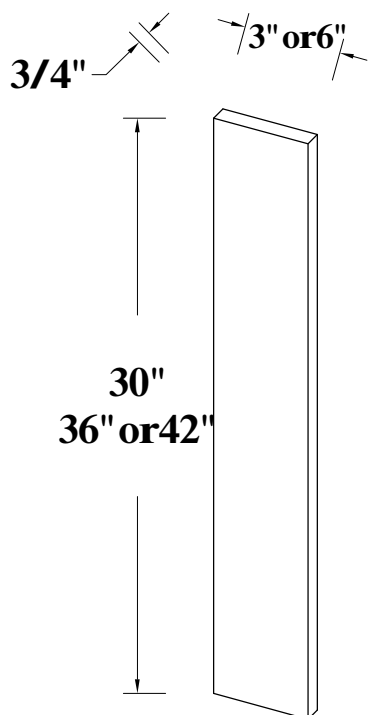

WALL FILLER

WF330

WF336

WF342

WF630

WF636

WF642