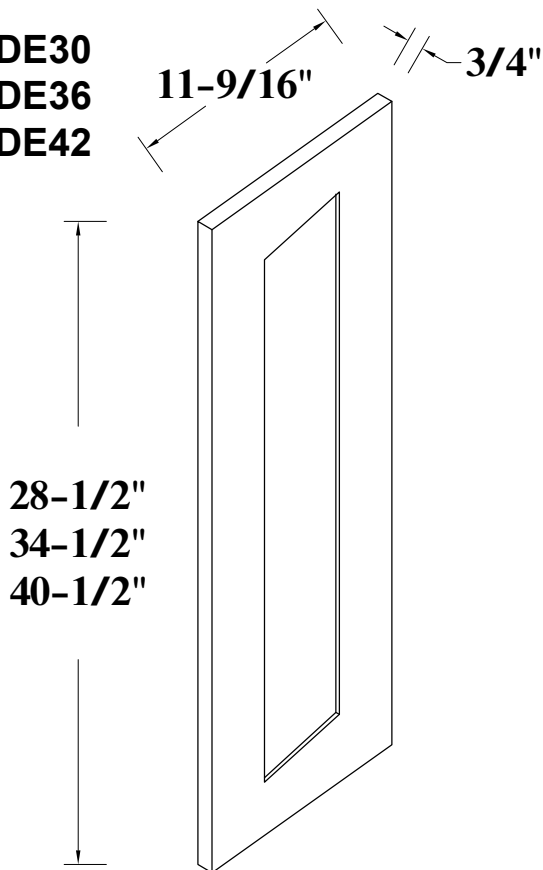

WALL DECORATIVE
DOOR PANEL

WDE30
WDE36
WDE42