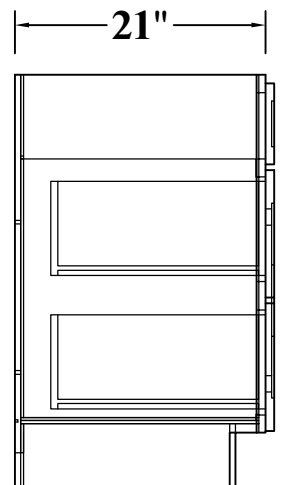

SIDE VIEW

ITEM CODE	DIMENSIONS	WEIGHT
WDC2430	24Wx30Hx24D	
WDC2436	24Wx36Hx24D	

Features :

1 Door

2 Adjustable Shelves

WALL DIAGONAL CABINET, 42" H

TOP VIEW

SIDE VIEW

FRONT VIEW

SIDE VIEW

ITEM CODE	DIMENSIONS	WEIGHT
VSD3021H-L	30Wx34.5Hx21D	

Features:

1 Door

1 Dummy Drawer On Top

2 Drawers On Side/No Shelf

VSD3021H-L Drawers On Left

FRONT VIEW

SIDE VIEW

ITEM CODE	DIMENSIONS	WEIGHT
VSD3021H-R	30Wx34.5Hx21D	

VANITY SINK DRAWER BASE CABINET

FRONT VIEW

SIDE VIEW

ITEM CODE	DIMENSIONS	WEIGHT
VSD3621H-L	36Wx34.5Hx21D	
VSD4221H-L	42Wx34.5Hx21D	

FRONT VIEW

SIDE VIEW

ITEM CODE	DIMENSIONS	WEIGHT
VSD3621H-R	36Wx34.5Hx21D	
VSD4221H-R	42Wx34.5Hx21D	

Features :

2 Doors

1 Dummy Drawer On Top

2 Drawers On Side/No Shelf

VSD3621H-L Drawers On Left