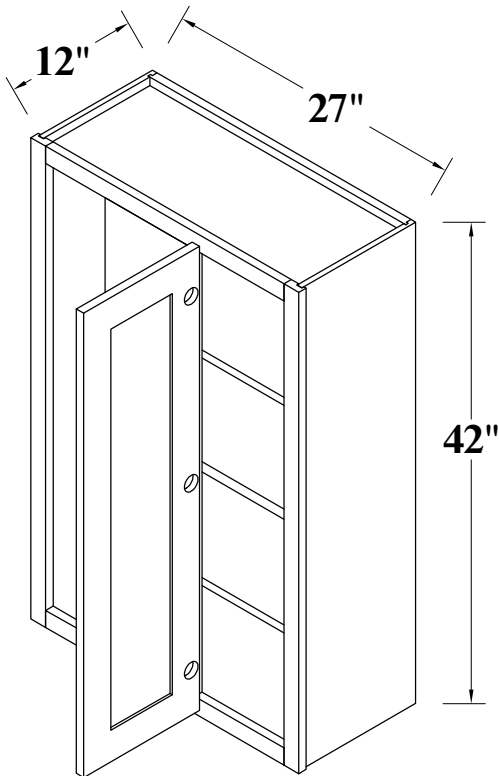

FRONT VIEW

SIDE VIEW

Features:

1 Door

2 Adjustable Shelves

ITEM CODE	DIMENSIONS	WEIGHT
B09FHD	9Wx34-1/2Hx24D	

BASE CABINET (SINGLE DRAWER, SINGLE DOOR)

FRONT VIEW

Features:

1 Door

3 Adjustable Shelves

WALL CABINET DOUBLE DOORS

FRONT VIEW

SIDE VIEW

ITEM CODE	DIMENSIONS	WEIGHT
W2442	24Wx42Hx12D	
W2742	27Wx42Hx12D	
W3042	30Wx42Hx12D	
W3342	33Wx42Hx12D	
W3642	36Wx42Hx12D	
W3942	39Wx42Hx12D	

Features:

2 Doors

3 Adjustable Shelves

WALL BLIND CORNER CABINET

ITEM CODE	DIMENSIONS	WEIGHT
BLW2730	27Wx30Hx12D	
BLW2736	27Wx36Hx12D	

*11.75" wide door. 9" wide filler in the middle

Features :

- 1 Door
- 2 Adjustable Shelves
- For Both L/R

WALL BLIND CORNER CABINET

ITEM CODE	DIMENSIONS	WEIGHT
BLW2742	27Wx42Hx12D	

*11.75" wide door. 9" wide filler in the middle

Features :

- 1 Door, 3 Adjustable Shelves
- For Both L/R

WALL CABINET DOUBLE DOORS