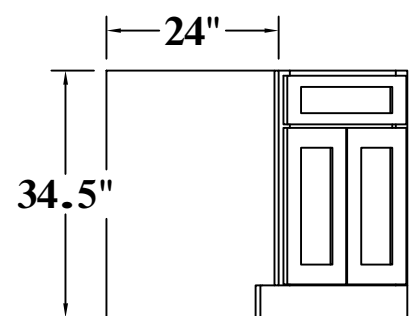

FRONT VIEW

SIDE VIEW

Features:

1 Door

2 Adjustable Shelves

ITEM CODE	DIMENSIONS	WEIGHT
B09FHD	9Wx34-1/2Hx24D	

BASE CABINET (SINGLE DRAWER, SINGLE DOOR)

FRONT VIEW

BASE LAZY SUSAN CORNER CABINET

ITEM CODE	DIMENSIONS	WEIGHT
CAR33	33Wx34-1/2Hx33D	

Features:

- 2 Wooden Baskets
- 1 Bi-Folding Door

ITEM CODE	DIMENSIONS	WEIGHT
CAR36	36Wx34-1/2Hx36D	

DIAGONAL CORNER SINK BASE 36"X36"

TOP VIEW

SIDE VIEW

Features :

- 1 Door**
- 1 Dummy Drawer**
- No Shelf**

ITEM CODE	DIMENSIONS	WEIGHT
NCSB36	36Wx34.5Hx36D	

DIAGONAL CORNER SINK BASE 42"X42"

TOP VIEW

SIDE VIEW

Features :

- 2 Doors**
- 1 Dummy Drawer**
- No Shelf**

ITEM CODE	DIMENSIONS	WEIGHT
NCSB42	42Wx34.5Hx42D	

FARMER SINK BASE CABINET

Features:
2 Door
No Shelf

FRONT VIEW

SIDE VIEW

ITEM CODE	DIMENSIONS	WEIGHT
FSB36	36Wx34.5Hx24D	