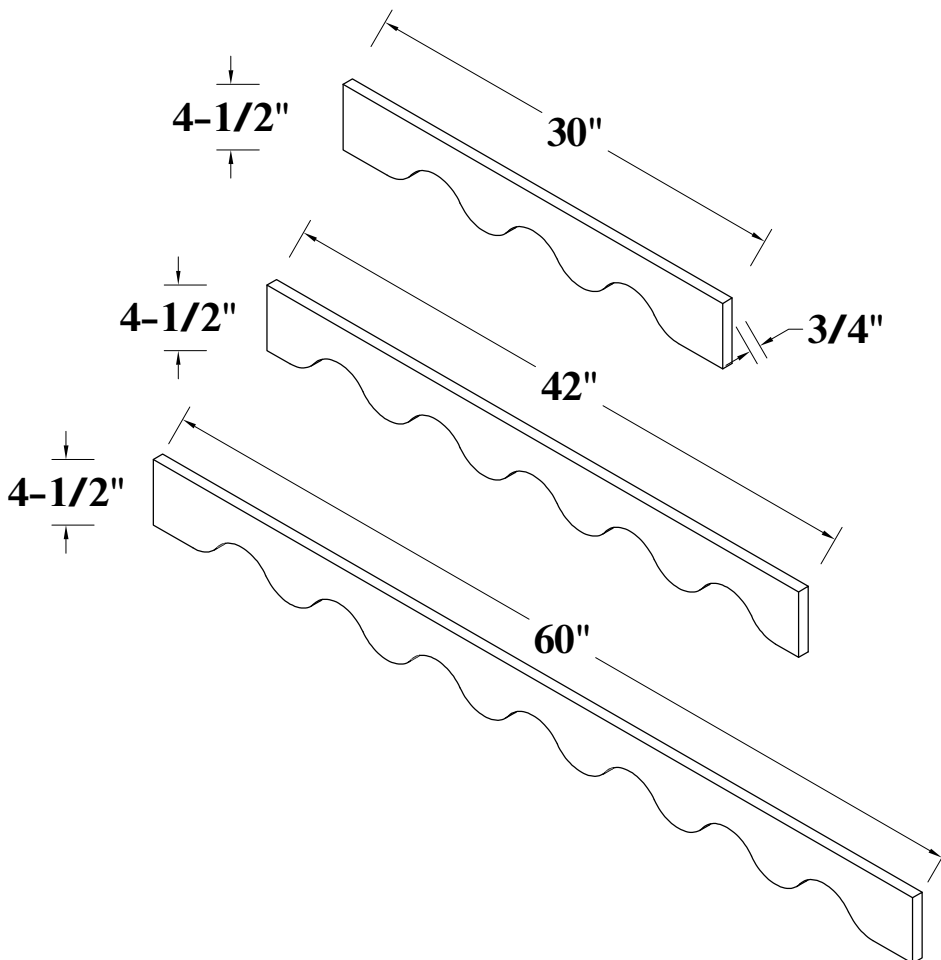

SCALLOP VALANCE