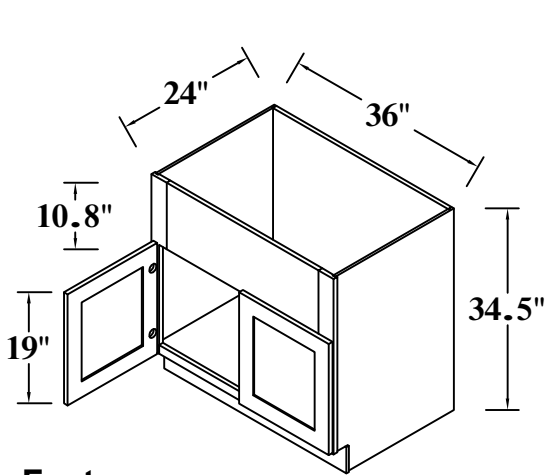

FRONT VIEW

SIDE VIEW

Features:

1 Door

2 Adjustable Shelves

ITEM CODE	DIMENSIONS	WEIGHT
B09FHD	9Wx34-1/2Hx24D	

BASE CABINET (SINGLE DRAWER, SINGLE DOOR)

FRONT VIEW

BASE LAZY SUSAN CORNER CABINET

ITEM CODE	DIMENSIONS	WEIGHT
CAR33	33Wx34-1/2Hx33D	

Features:

- 2 Wooden Baskets
- 1 Bi-Folding Door

ITEM CODE	DIMENSIONS	WEIGHT
CAR36	36Wx34-1/2Hx36D	

DIAGONAL CORNER SINK BASE 36"X36"

TOP VIEW

SIDE VIEW

Features :

- 1 Door**
- 1 Dummy Drawer**
- No Shelf**

ITEM CODE	DIMENSIONS	WEIGHT
NCSB36	36Wx34.5Hx36D	

DIAGONAL CORNER SINK BASE 42"X42"

TOP VIEW

SIDE VIEW

Features :

- 2 Doors**
- 1 Dummy Drawer**
- No Shelf**

ITEM CODE	DIMENSIONS	WEIGHT
NCSB42	42Wx34.5Hx42D	

FARMER SINK BASE CABINET

Features:
2 Door
No Shelf

FRONT VIEW

SIDE VIEW

ITEM CODE	DIMENSIONS	WEIGHT
FSB36	36Wx34.5Hx24D	