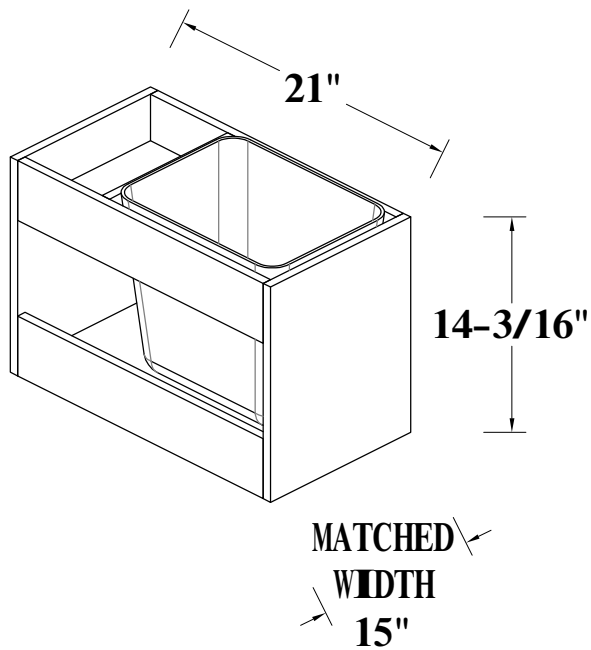

WASTE BIN 15"W

WB15

**NATURAL COLOR
1 PC Rubbish Bin**