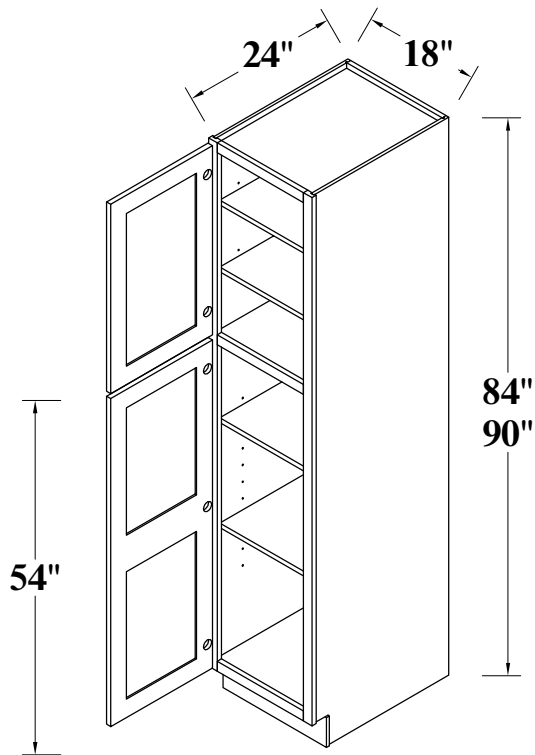

FRONT VIEW

SIDE VIEW

Features:

1 Door

2 Adjustable Shelves

ITEM CODE	DIMENSIONS	WEIGHT
B09FHD	9Wx34-1/2Hx24D	

BASE CABINET (SINGLE DRAWER, SINGLE DOOR)

FRONT VIEW

Features :

- 2 Doors**
- 1 Dummy Drawer**
- No Shelf**

ITEM CODE	DIMENSIONS	WEIGHT
NCSB42	42Wx34.5Hx42D	

FARMER SINK BASE CABINET

Features:
2 Door
No Shelf

FRONT VIEW

SIDE VIEW

ITEM CODE	DIMENSIONS	WEIGHT
FSB36	36Wx34.5Hx24D	

BASE MICROWAVE CABINET

Features:
1 Bottom Drawer

FRONT VIEW

SIDE VIEW

ITEM CODE	DIMENSIONS	WEIGHT
BMC30	30Wx34.5Hx24D	

PANTRY TALL CABINET

Features:

- 2 Doors
- 2 Adjustable Top Shelves
- 2 Bottom Shelves

ITEM CODE	DIMENSIONS	WEIGHT
WP182484	18Wx84Hx24D	
WP182490	18Wx90Hx24D	

PANTRY TALL CABINET

Features:

- 4 Doors
- 2 Adjustable Top Shelves
- 2 Bottom Shelves

ITEM CODE	DIMENSIONS	WEIGHT
WP242484	24Wx84Hx24D	
WP242490	24Wx90Hx24D	
WP302484	30Wx84Hx24D	
WP302490	30Wx90Hx24D	