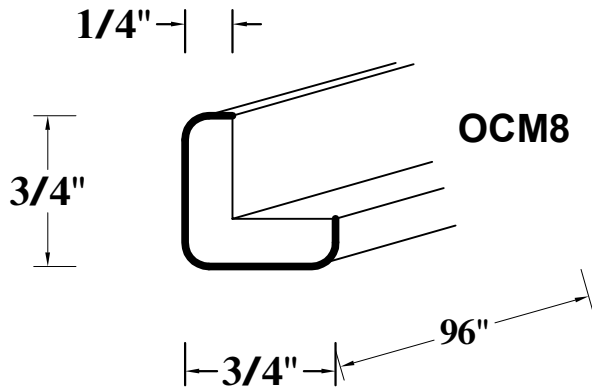

OUTSIDE CORNER MOULDING