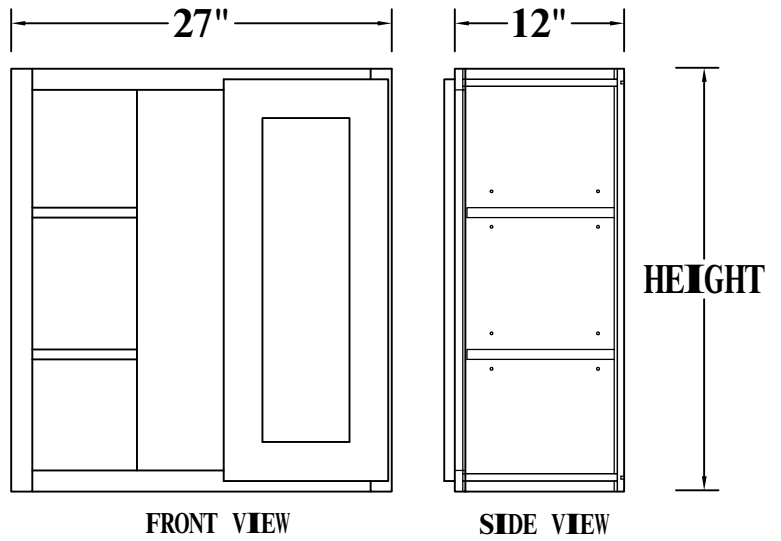

WALL BLIND CORNER CABINET

ITEM CODE	DIMENSIONS	WEIGHT
BLW2730	27Wx30Hx12D	
BLW2736	27Wx36Hx12D	

*11.75" wide door. 9" wide filler in the middle

Features :

- 1 Door
- 2 Adjustable Shelves
- For Both L/R