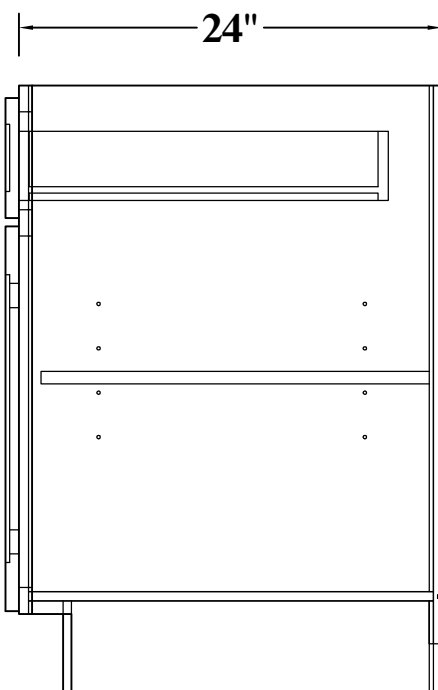

QUAVANA
CABINET & QUARTZ

BASE CABINET (SPICE PULL BASE CABINETS)

FRONT VIEW

SIDE VIEW

Features:

3 Pull-Out Shelves

ITEM CODE	DIMENSIONS	WEIGHT
BPP09	9Wx34-1/2Hx24D	

BASE CABINET (SINGLE FULL-HEIGHT DOOR BASE)

FRONT VIEW

SIDE VIEW

Features:

1 Door

2 Adjustable Shelves

ITEM CODE	DIMENSIONS	WEIGHT
B09FHD	9Wx34-1/2Hx24D	

BASE CABINET (SINGLE DRAWER, SINGLE DOOR)

FRONT VIEW

SIDE VIEW

- Features:**
- 1 Door & 1 Drawer
 - 1 Adjustable Shelf

ITEM CODE	DIMENSIONS	WEIGHT
B09	9Wx34-1/2Hx24D	
B12	12Wx34-1/2Hx24D	
B15	15Wx34-1/2Hx24D	
B18	18Wx34-1/2Hx24D	
B21	21Wx34-1/2Hx24D	

BASE CABINET (SINGLE DRAWER, DOUBLE DOORS)

FRONT VIEW

SIDE VIEW

- Features:**
- 2 Doors & 1 Drawer
 - 1 Adjustable Shelf

ITEM CODE	DIMENSIONS	WEIGHT
B24	24Wx34-1/2Hx24D	
B27	27Wx34-1/2Hx24D	
B30	30Wx34-1/2Hx24D	

BASE CABINET (DOUBLE DRAWERS, DOUBLE DOORS)