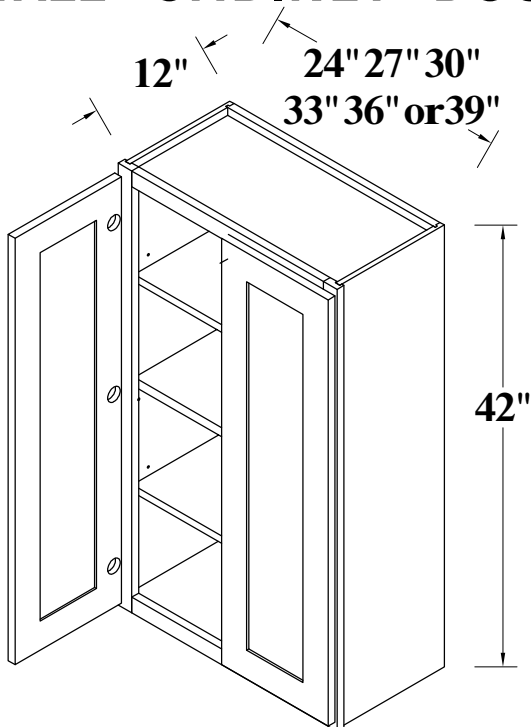

FRONT VIEW

SIDE VIEW

Features:

1 Door

2 Adjustable Shelves

ITEM CODE	DIMENSIONS	WEIGHT
B09FHD	9Wx34-1/2Hx24D	

BASE CABINET (SINGLE DRAWER, SINGLE DOOR)

FRONT VIEW

Features :

- 1 Door
- 2 Adjustable Shelves

WALL CABINET DOUBLE DOORS

FRONT VIEW

SIDE VIEW

ITEM CODE	DIMENSIONS	WEIGHT
W2430	24Wx30Hx12D	
W2730	27Wx30Hx12D	
W3030	30Wx30Hx12D	
W3330	33Wx30Hx12D	
W3630	36Wx30Hx12D	
W2436	24Wx36Hx12D	
W2736	27Wx36Hx12D	
W3036	30Wx36Hx12D	
W3336	33Wx36Hx12D	
W3636	36Wx36Hx12D	

Features :

- 2 Doors
- 2 Adjustable Shelves

WALL CABINET SINGLE DOOR

FRONT VIEW

SIDE VIEW

ITEM CODE	DIMENSIONS	WEIGHT
W0942	9Wx42Hx12D	
W1242	12Wx42Hx12D	
W1542	15Wx42Hx12D	
W1842	18Wx42Hx12D	
W2142	21Wx42Hx12D	

Features:

1 Door

3 Adjustable Shelves

WALL CABINET DOUBLE DOORS

FRONT VIEW

SIDE VIEW

ITEM CODE	DIMENSIONS	WEIGHT
W2442	24Wx42Hx12D	
W2742	27Wx42Hx12D	
W3042	30Wx42Hx12D	
W3342	33Wx42Hx12D	
W3642	36Wx42Hx12D	
W3942	39Wx42Hx12D	