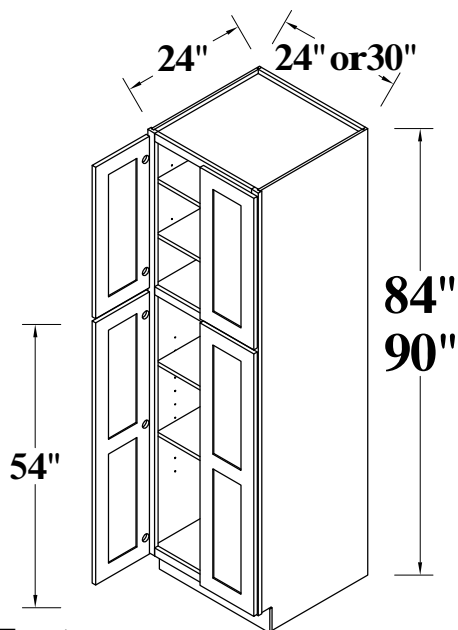

FRONT VIEW

SIDE VIEW

Features:

1 Door

2 Adjustable Shelves

ITEM CODE	DIMENSIONS	WEIGHT
B09FHD	9Wx34-1/2Hx24D	

BASE CABINET (SINGLE DRAWER, SINGLE DOOR)

FRONT VIEW

Features :

- 2 Doors**
- 1 Dummy Drawer**
- No Shelf**

ITEM CODE	DIMENSIONS	WEIGHT
NCSB42	42Wx34.5Hx42D	

FARMER SINK BASE CABINET

Features:
2 Door
No Shelf

FRONT VIEW

SIDE VIEW

ITEM CODE	DIMENSIONS	WEIGHT
FSB36	36Wx34.5Hx24D	

BASE MICROWAVE CABINET

Features:
1 Bottom Drawer

FRONT VIEW

SIDE VIEW

ITEM CODE	DIMENSIONS	WEIGHT
BMC30	30Wx34.5Hx24D	

PANTRY TALL CABINET

Features:

- 2 Doors
- 2 Adjustable Top Shelves
- 2 Bottom Shelves

ITEM CODE	DIMENSIONS	WEIGHT
WP182484	18Wx84Hx24D	
WP182490	18Wx90Hx24D	

PANTRY TALL CABINET

Features:

- 4 Doors
- 2 Adjustable Top Shelves
- 2 Bottom Shelves

ITEM CODE	DIMENSIONS	WEIGHT
WP242484	24Wx84Hx24D	
WP242490	24Wx90Hx24D	
WP302484	30Wx84Hx24D	
WP302490	30Wx90Hx24D	