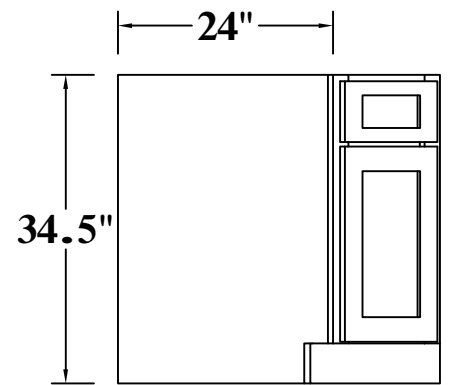

FRONT VIEW

SIDE VIEW

Features:

1 Door

2 Adjustable Shelves

ITEM CODE	DIMENSIONS	WEIGHT
B09FHD	9Wx34-1/2Hx24D	

BASE CABINET (SINGLE DRAWER, SINGLE DOOR)

FRONT VIEW

ITEM CODE	DIMENSIONS	WEIGHT
3DB12	12Wx34-1/2Hx24D	
3DB15	15Wx34-1/2Hx24D	
3DB18	18Wx34-1/2Hx24D	
3DB21	21Wx34-1/2Hx24D	
3DB24	24Wx34-1/2Hx24D	
3DB27	27Wx34-1/2Hx24D	
3DB30	30Wx34-1/2Hx24D	
3DB33	33Wx34-1/2Hx24D	
3DB36	36Wx34-1/2Hx24D	

BASE LAZY SUSAN CORNER CABINET

ITEM CODE	DIMENSIONS	WEIGHT
CAR33	33Wx34-1/2Hx33D	

Features:

- 2 Wooden Baskets
- 1 Bi-Folding Door

ITEM CODE	DIMENSIONS	WEIGHT
CAR36	36Wx34-1/2Hx36D	

DIAGONAL CORNER SINK BASE 36"X36"

TOP VIEW

SIDE VIEW

Features :

- 1 Door**
- 1 Dummy Drawer**
- No Shelf**

ITEM CODE	DIMENSIONS	WEIGHT
NCSB36	36Wx34.5Hx36D	

DIAGONAL CORNER SINK BASE 42"X42"

TOP VIEW

SIDE VIEW