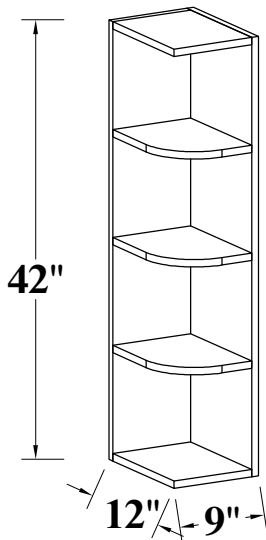

SIDE VIEW

ITEM CODE	DIMENSIONS	WEIGHT
WDC2430	24Wx30Hx24D	
WDC2436	24Wx36Hx24D	

Features :

1 Door

2 Adjustable Shelves

WALL DIAGONAL CABINET, 42" H

TOP VIEW

SIDE VIEW

ITEM CODE	DIMENSIONS	WEIGHT
WDC2442	24Wx42Hx24D	

Features :

1 Door

3 Adjustable Shelves

WALL END SHELF, 30" H & 36" H

TOP VIEW

SIDE VIEW

Features :

**2 Fixed Shelves
For Both L/R
Matching Color Finish**

ITEM CODE	DIMENSIONS	WEIGHT
WES0930	9Wx30Hx12D	
WES0936	9Wx36Hx12D	

WALL END SHELF, 42" H

TOP VIEW

SIDE VIEW

Features :

**3 Fixed Shelves
For Both L/R
Matching Color Finish**

ITEM CODE	DIMENSIONS	WEIGHT
WES0942	9Wx42Hx12D	

WINE RACK WALL CABINET

Features :
Can Install Vertically
or Horizontally
Matching Color Finish

ITEM CODE	DIMENSIONS	WEIGHT
WR3015	30Wx15Hx12D	
WR3615	36Wx15Hx12D	