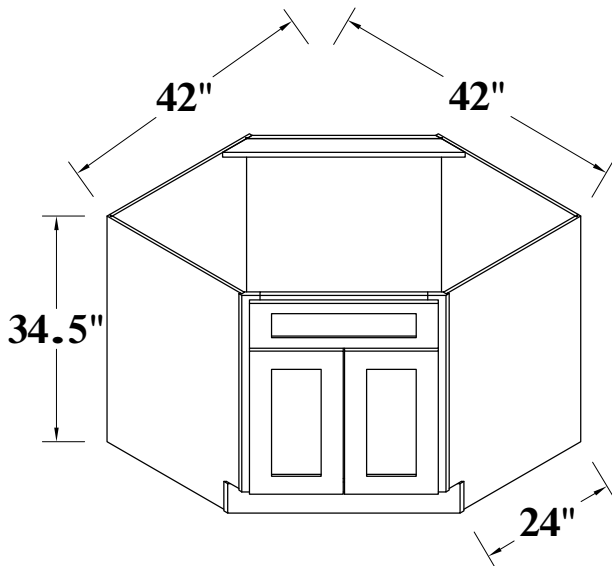

FRONT VIEW

SIDE VIEW

Features:

1 Door

2 Adjustable Shelves

ITEM CODE	DIMENSIONS	WEIGHT
B09FHD	9Wx34-1/2Hx24D	

BASE CABINET (SINGLE DRAWER, SINGLE DOOR)

FRONT VIEW

BASE LAZY SUSAN CORNER CABINET

ITEM CODE	DIMENSIONS	WEIGHT
CAR33	33Wx34-1/2Hx33D	

Features:

- 2 Wooden Baskets
- 1 Bi-Folding Door

ITEM CODE	DIMENSIONS	WEIGHT
CAR36	36Wx34-1/2Hx36D	

DIAGONAL CORNER SINK BASE 36"X36"

TOP VIEW

SIDE VIEW

Features :

- 1 Door**
- 1 Dummy Drawer**
- No Shelf**

ITEM CODE	DIMENSIONS	WEIGHT
NCSB36	36Wx34.5Hx36D	

DIAGONAL CORNER SINK BASE 42"X42"

TOP VIEW

SIDE VIEW

Features :

- 2 Doors**
- 1 Dummy Drawer**
- No Shelf**

ITEM CODE	DIMENSIONS	WEIGHT
NCSB42	42Wx34.5Hx42D	

FARMER SINK BASE CABINET

Features:
2 Door
No Shelf

FRONT VIEW

SIDE VIEW

ITEM CODE	DIMENSIONS	WEIGHT
FSB36	36Wx34.5Hx24D	